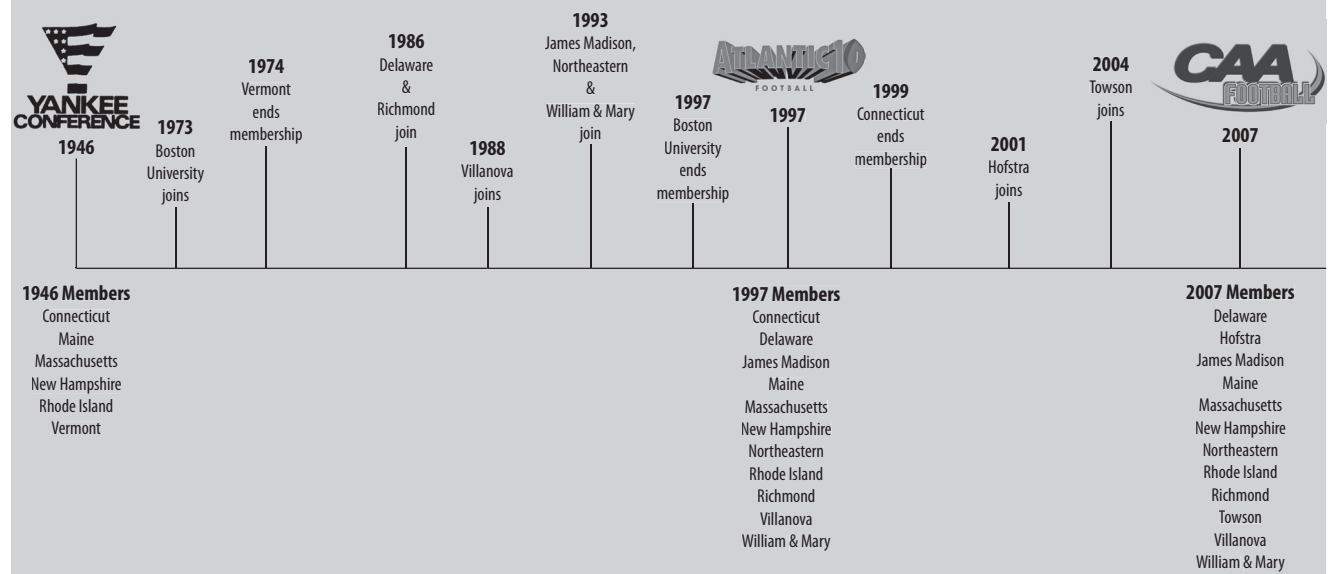

The History of CAA Football