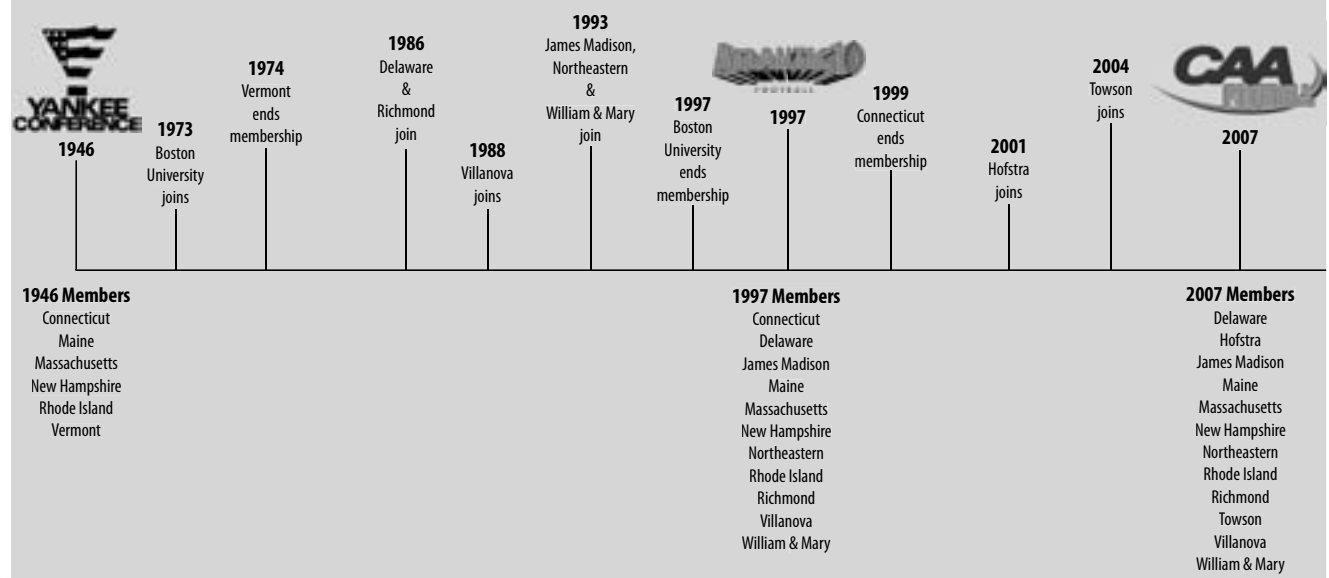

The History of CAA Football