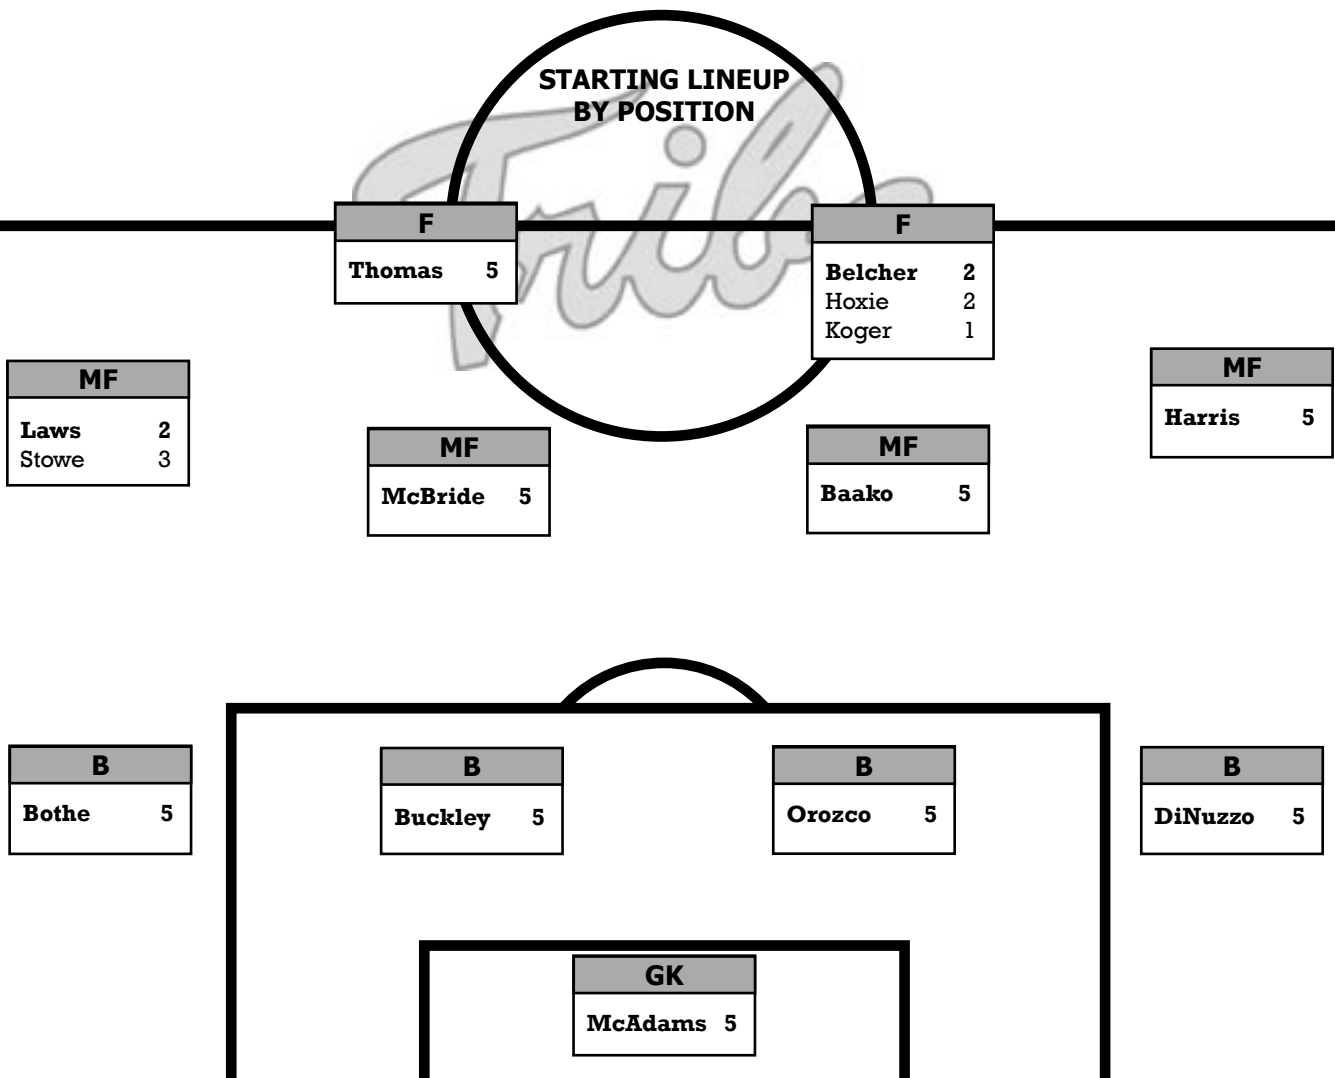

2008 TRIBE MEN'S SOCCER

STARTING LINEUP BY GAME

OPPONENT	F	F	MF	MF	MF	MF	B	B	B	B	GK
UNC Greensboro	Thomas	Koger	Stowe	McBride	Baako	Harris	Bothe	Buckely	Orozco	DiNuzzo	McAdams
Central Florida	Thomas	Hoxie	Stowe	McBride	Baako	Harris	Bothe	Buckely	Orozco	DiNuzzo	McAdams
UMass	Thomas	Hoxie	Laws	McBride	Baako	Harris	Bothe	Buckely	Orozco	DiNuzzo	McAdams
Loyola (Md.)	Thomas	Belcher	Stowe	McBride	Baako	Harris	Bothe	Buckely	Orozco	DiNuzzo	McAdams
Elon	Thomas	Belcher	Stowe	McBride	Baako	Harris	Bothe	Buckely	Orozco	DiNuzzo	McAdams
Campbell											
Towson											
James Madison											
George Mason											
Old Dominion											
VCU											
North Carolina											
Delaware											
UNC Wilmington											
Hofstra											
Georgia State											
Northeastern											
Drexel											

STARTING LINEUP BY POSITION