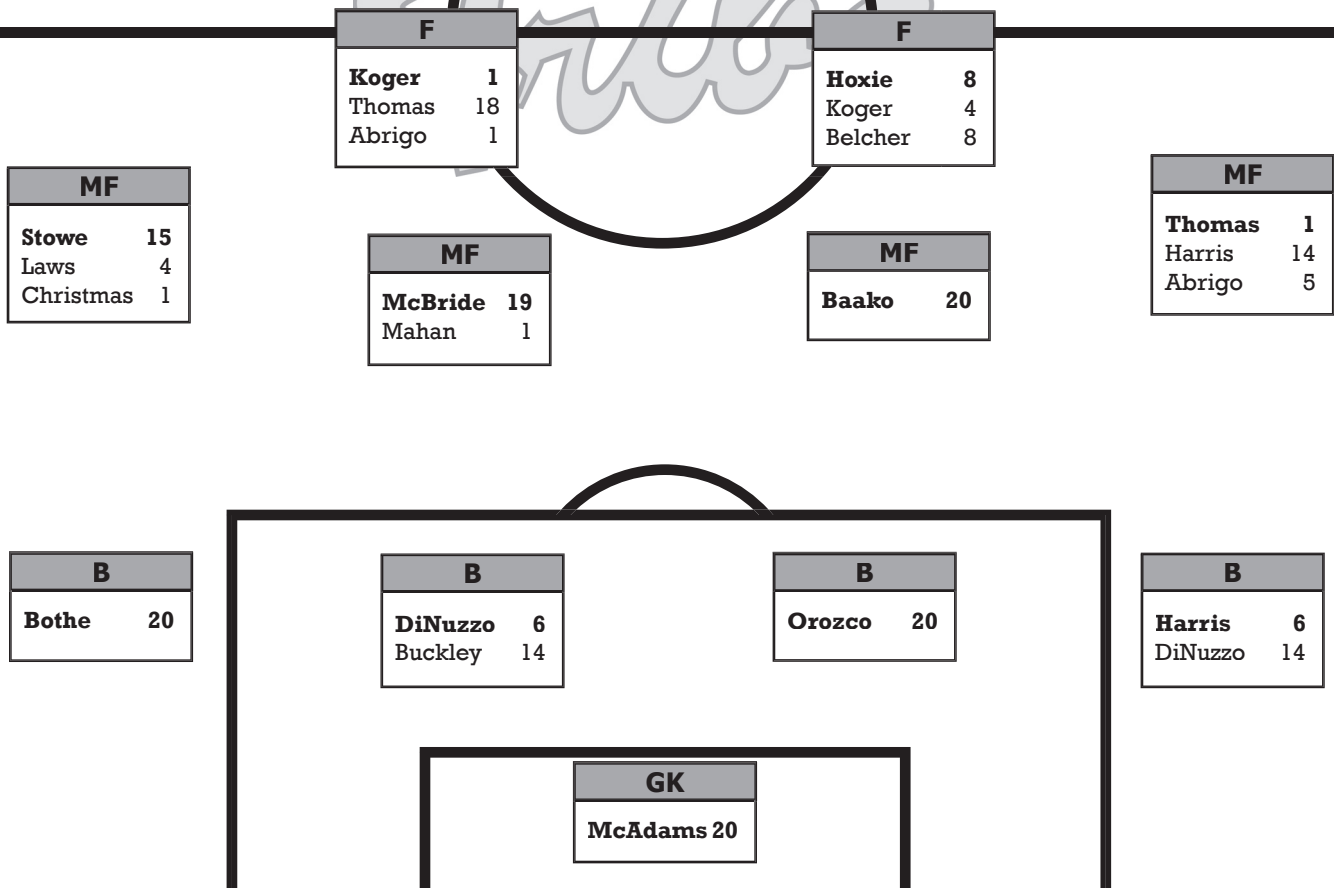

STARTING LINEUP BY POSITION