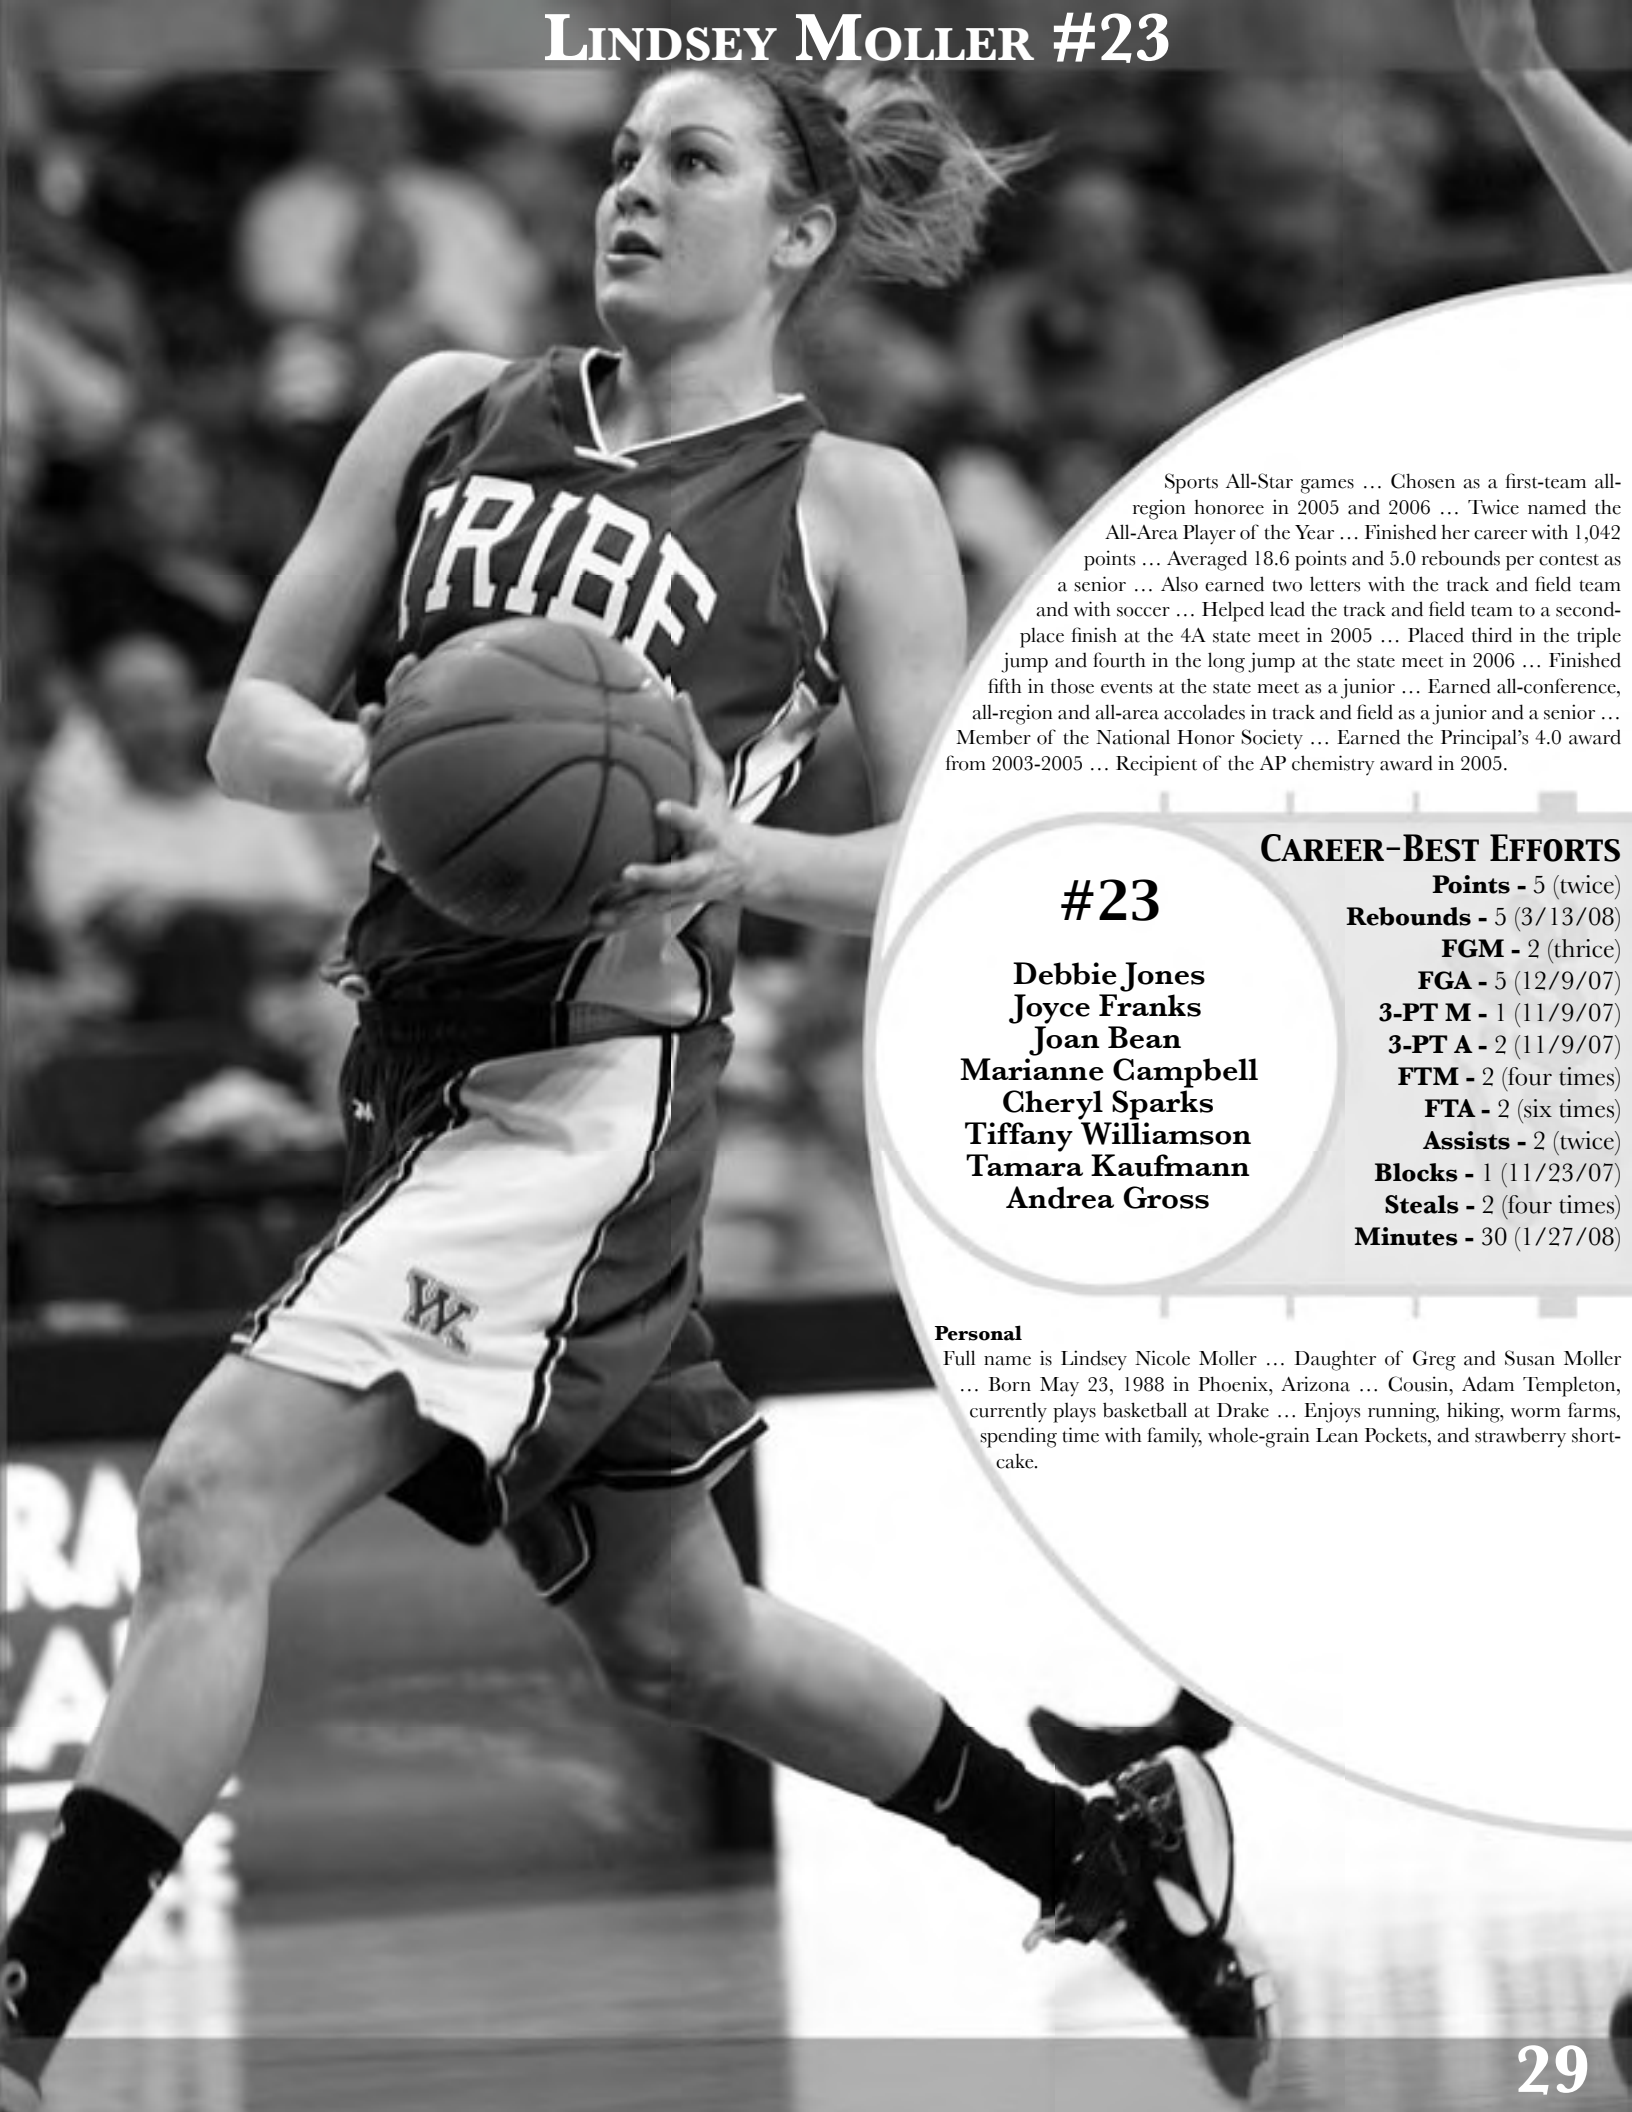

LINDSEY MOLLER #23

Sports All-Star games ... Chosen as a first-team all-region honoree in 2005 and 2006 ... Twice named the All-Area Player of the Year ... Finished her career with 1,042 points ... Averaged 18.6 points and 5.0 rebounds per contest as a senior ... Also earned two letters with the track and field team and with soccer ... Helped lead the track and field team to a second-place finish at the 4A state meet in 2005 ... Placed third in the triple jump and fourth in the long jump at the state meet in 2006 ... Finished fifth in those events at the state meet as a junior ... Earned all-conference, all-region and all-area accolades in track and field as a junior and a senior ... Member of the National Honor Society ... Earned the Principal's 4.0 award from 2003-2005 ... Recipient of the AP chemistry award in 2005.

#23

**Debbie Jones
Joyce Franks
Joan Bean
Marianne Campbell
Cheryl Sparks
Tiffany Williamson
Tamara Kaufmann
Andrea Gross**

CAREER-BEST EFFORTS

Points - 5 (twice)
Rebounds - 5 (3/13/08)
FGM - 2 (thrice)
FGA - 5 (12/9/07)
3-PT M - 1 (11/9/07)
3-PT A - 2 (11/9/07)
FTM - 2 (four times)
FTA - 2 (six times)
Assists - 2 (twice)
Blocks - 1 (11/23/07)
Steals - 2 (four times)
Minutes - 30 (1/27/08)

Personal

Full name is Lindsey Nicole Moller ... Daughter of Greg and Susan Moller ... Born May 23, 1988 in Phoenix, Arizona ... Cousin, Adam Templeton, currently plays basketball at Drake ... Enjoys running, hiking, worm farms, spending time with family, whole-grain Lean Pockets, and strawberry short-cake.