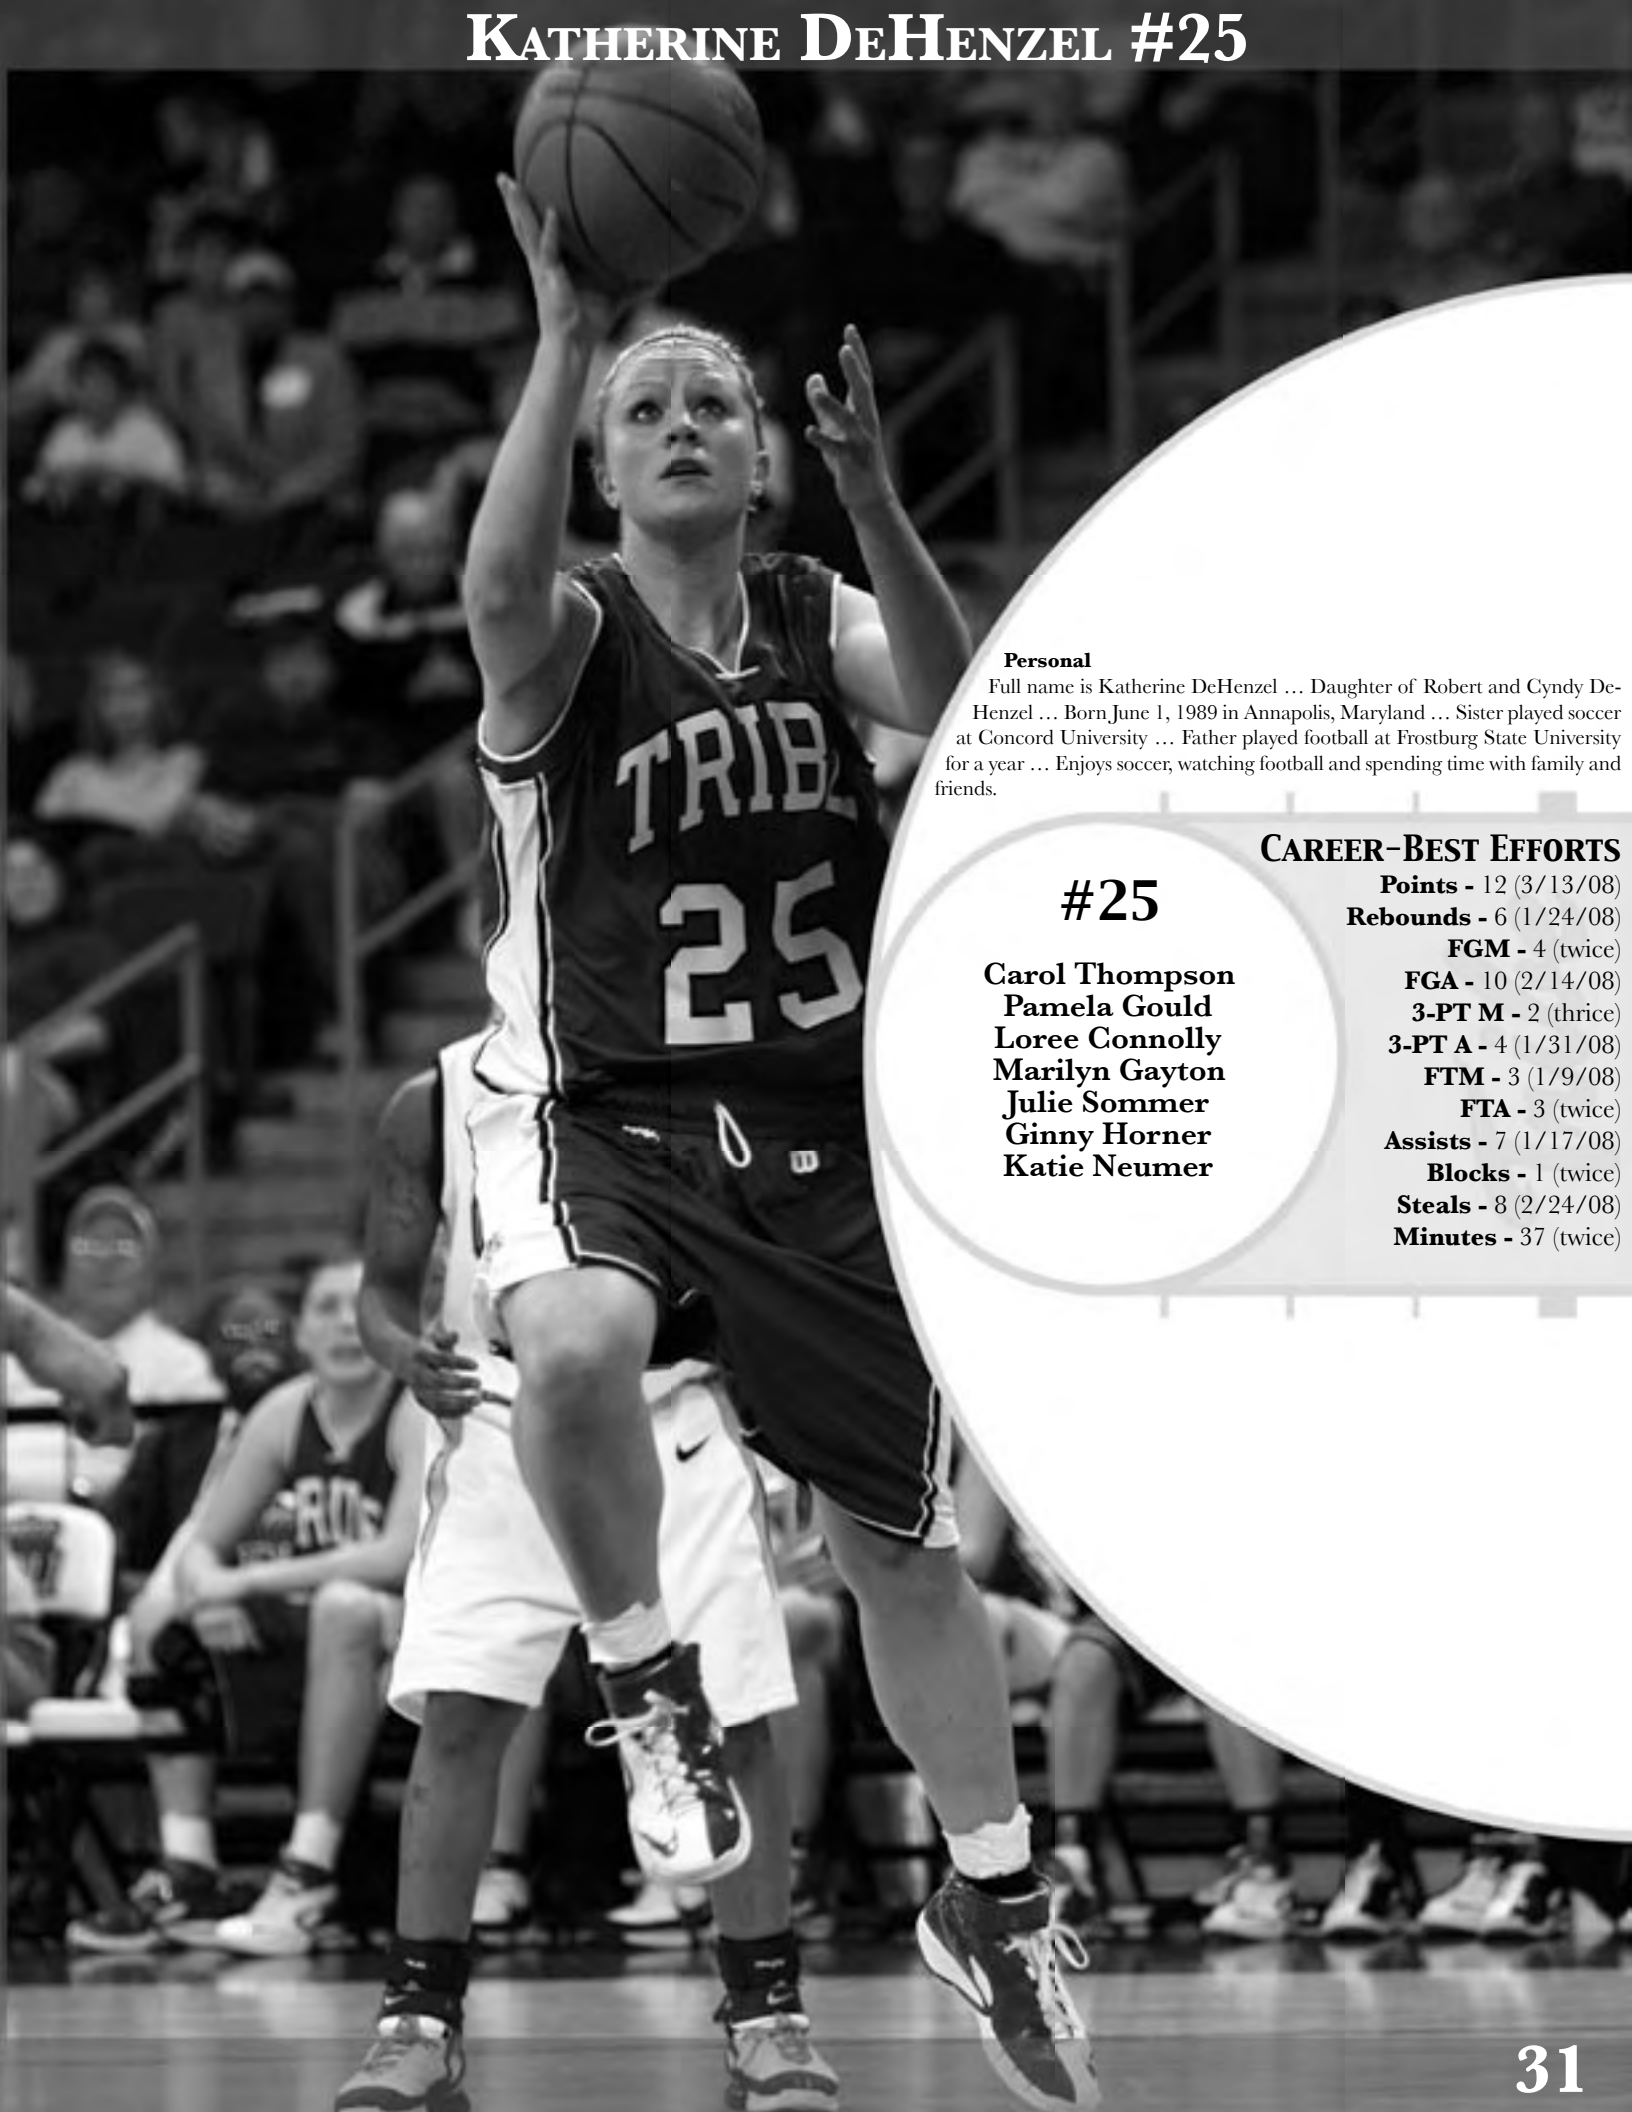

KATHERINE DEHENZEL #25

Personal

Full name is Katherine DeHenzel ... Daughter of Robert and Cyndy DeHenzel ... Born June 1, 1989 in Annapolis, Maryland ... Sister played soccer at Concord University ... Father played football at Frostburg State University for a year ... Enjoys soccer, watching football and spending time with family and friends.

#25

Carol Thompson
Pamela Gould
Loree Connolly
Marilyn Gayton
Julie Sommer
Ginny Horner
Katie Neumer

CAREER-BEST EFFORTS

Points - 12 (3/13/08)

Rebounds - 6 (1/24/08)

FGM - 4 (twice)

FGA - 10 (2/14/08)

3-PT M - 2 (thrice)

3-PT A - 4 (1/31/08)

FTM - 3 (1/9/08)

FTA - 3 (twice)

Assists - 7 (1/17/08)

Blocks - 1 (twice)

Steals - 8 (2/24/08)

Minutes - 37 (twice)