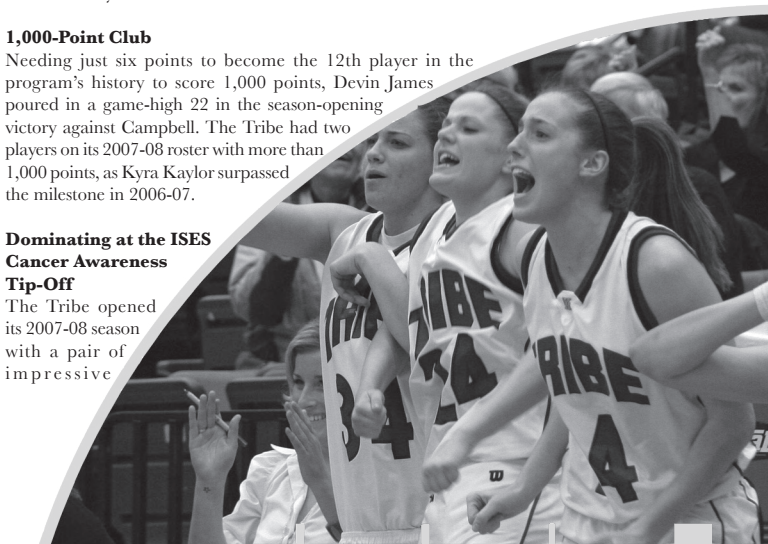

Stealing the Spotlight

W&M has posted a number of impressive defensive performances during the season, highlighted by a 19-steal effort in the triumph at Longwood. The impressive total ranks as the fourth-best mark in school history. The Tribe also swiped 17 steals in the wins against Maine and Hofstra, a figure that also ranks among the program's top 10.

Kaylor Sets W&M Career Scoring Record

With 15 points at Kentucky, Kyra Kaylor became W&M's all-time leading scorer. She eclipsed

the previous mark of 1,511 points established by Jen Sobota (1999-03).

James Earns CAA POW Honors

After a pair of impressive performances in William and Mary's victories against Campbell and Penn at the ISES Cancer Awareness Tip-Off, Devin James was selected as the CAA Co-Player of the Week on Nov. 12. James averaged 17.0 ppg, 7.0 rpg, 6.5 apg and 2.0 spg. Additionally, she shot 56.0 percent (14-of-25) from the floor, while connecting on 55.6 percent (5-of-9) of her shots from beyond the arc.

1,000-Point Club

Needing just six points to become the 12th player in the program's history to score 1,000 points, Devin James poured in a game-high 22 in the season-opening victory against Campbell. The Tribe had two players on its 2007-08 roster with more than 1,000 points, as Kyra Kaylor surpassed the milestone in 2006-07.

Dominating at the ISES Cancer Awareness Tip-Off

The Tribe opened its 2007-08 season with a pair of impressive

performances at the ISES Cancer Awareness Tip-Off in Elon, N.C. The College defeated its opponents -- Campbell and Penn -- by an average of 20.5 ppg. Additionally, W&M was the only team at the event to win both its games.

CAA Preseason Honors

Senior Kyra Kaylor was selected to the Preseason All-CAA First Team, while classmate Devin James garnered honorable mention distinction. A two-time first-team all-conference selection and former CAA Player of the Year, Kaylor averaged a team-best 14.8 ppg and 9.1 rpg in 2006-07. One of the most athletic players in the league, James ranked second on the team as a junior with 12.7 ppg and 6.7 rpg.

Early Start

While W&M's Nov. 11 opener in 2006-07 marked the earliest start to a season in school history, the squad began its campaign even earlier in 2007-08 when it defeated Campbell on Nov. 9.

Tribe