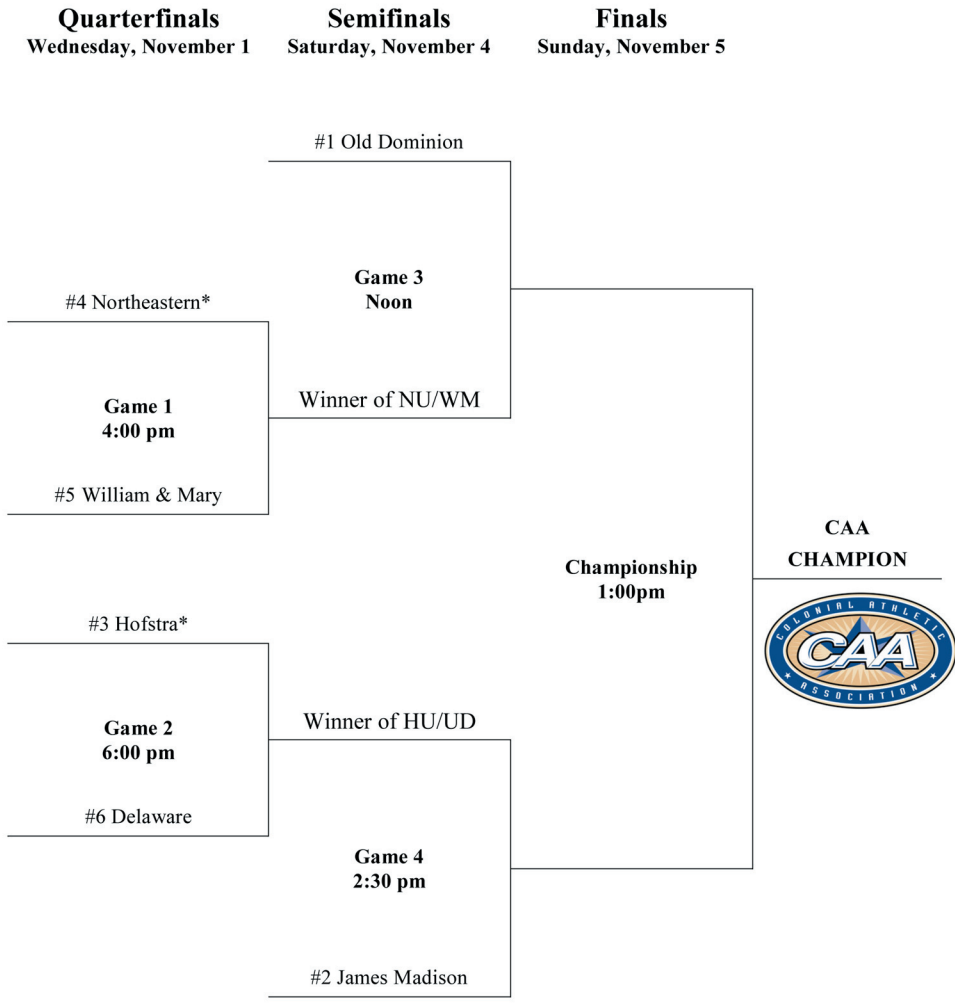

STARTING OFF THE CAA SLATE IN STYLE

For the third straight season, the Tribe opened the CAA portion of the schedule with two victories. It marked the fifth time in school history that the Tribe has accomplished the feat, having done so in 1993 and 1998 along with the last three years.

This season, the Tribe opened with victories over VCU (4-2) on Sept. 24, before defeating Drexel (3-0) on Sept. 29. In 2005, the College won its first three matches in league action before falling in overtime to James Madison. In 2004, W&M finished the CAA ledger at 7-0 to claim the regular-season crown.

BEST START SINCE 2000

The Tribe started the season a perfect 5-0 before falling in its most recent affair with Princeton. The 5-0 start marked the first time since 2000 that W&M has won five straight to open the season. During the 2000 season, the College opened with seven-straight victories. The 5-0 start is only the fourth five-game winning streak to start a season in school history. Aside from 2000, the Tribe accomplished the feat in 1978 and 1979.

CAA TOURNAMENT BRACKET

*Note: Highest Seed Hosts