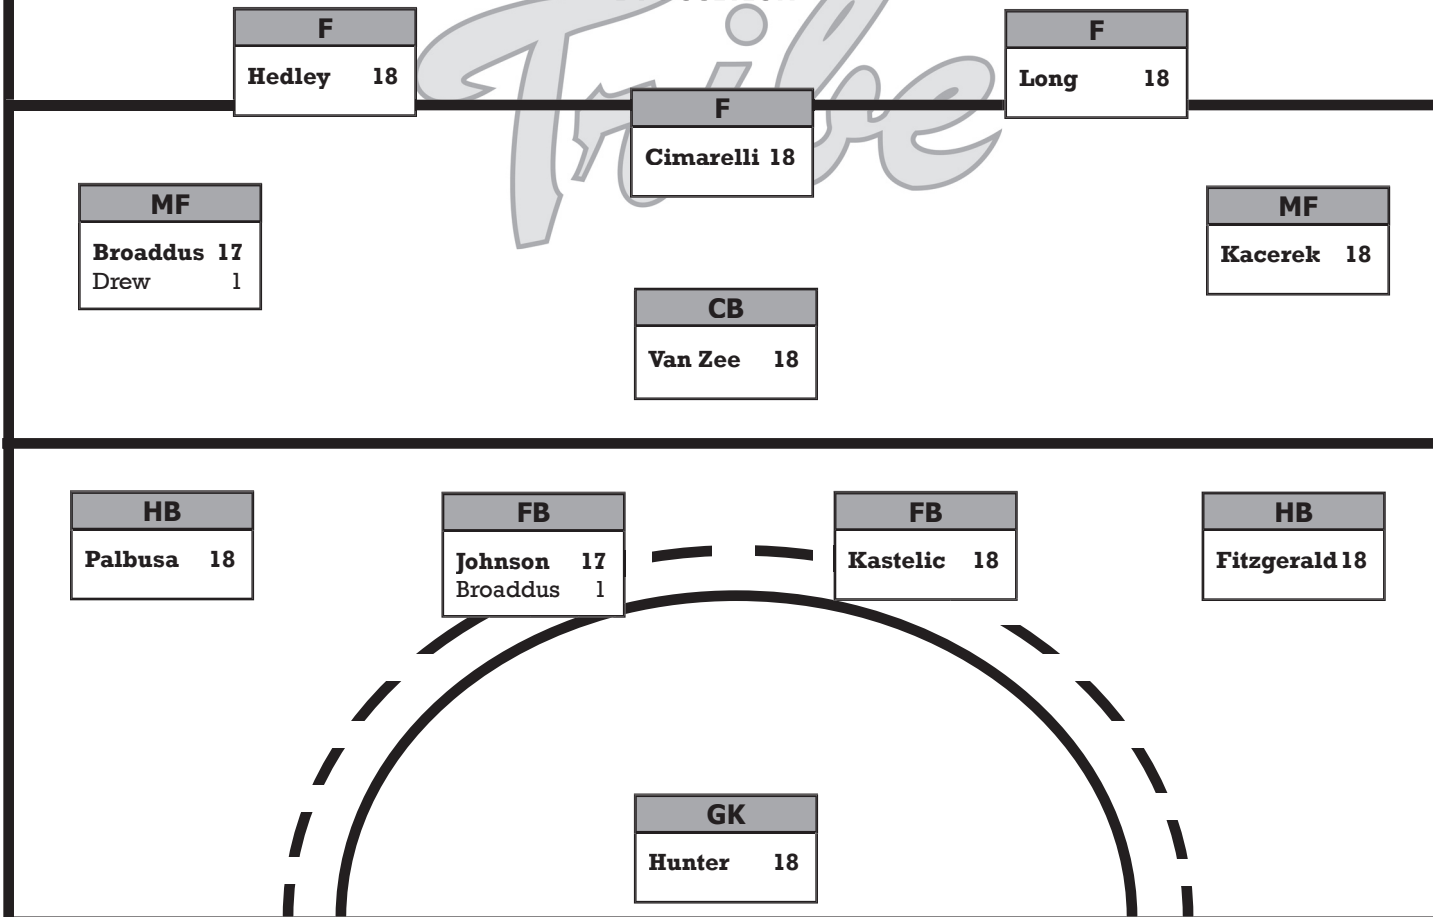

STARTING LINEUP BY POSITION