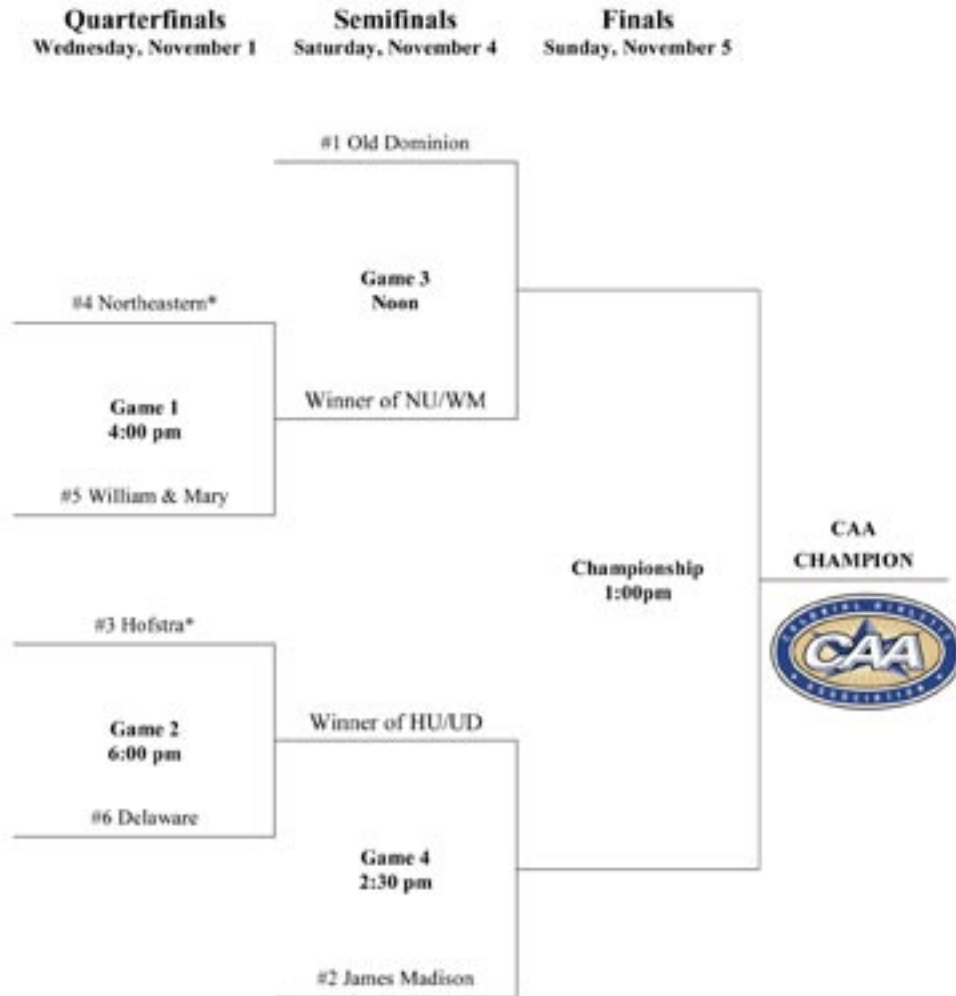

STARTING OFF THE CAA SLATE IN STYLE

For the third straight season, the Tribe opened the CAA portion of the schedule with two victories. It marked the fifth time in school history that the Tribe has accomplished the feat, having done so in 1993 and 1998 along with the last three years.

This season, the Tribe opened with victories over VCU (4-2) on Sept. 24, before defeating Drexel (3-0) on Sept. 29. In 2005, the College won its first three matches in league action before falling in overtime to James Madison. In 2004, W&M finished the CAA ledger at 7-0 to claim the regular-season crown.

BEST START SINCE 2000

The Tribe started the season a perfect 5-0 before falling in its most recent affair with Princeton. The 5-0 start marked the first time since 2000 that W&M has won five straight to open the season. During the 2000 season, the College opened with seven-straight victories. The 5-0 start is only the fourth five-game winning streak to start a season in school history. Aside from 2000, the Tribe accomplished the feat in 1978 and 1979.

**CAA TOURNAMENT
BRACKET**

*Note: Highest Seed Hosts