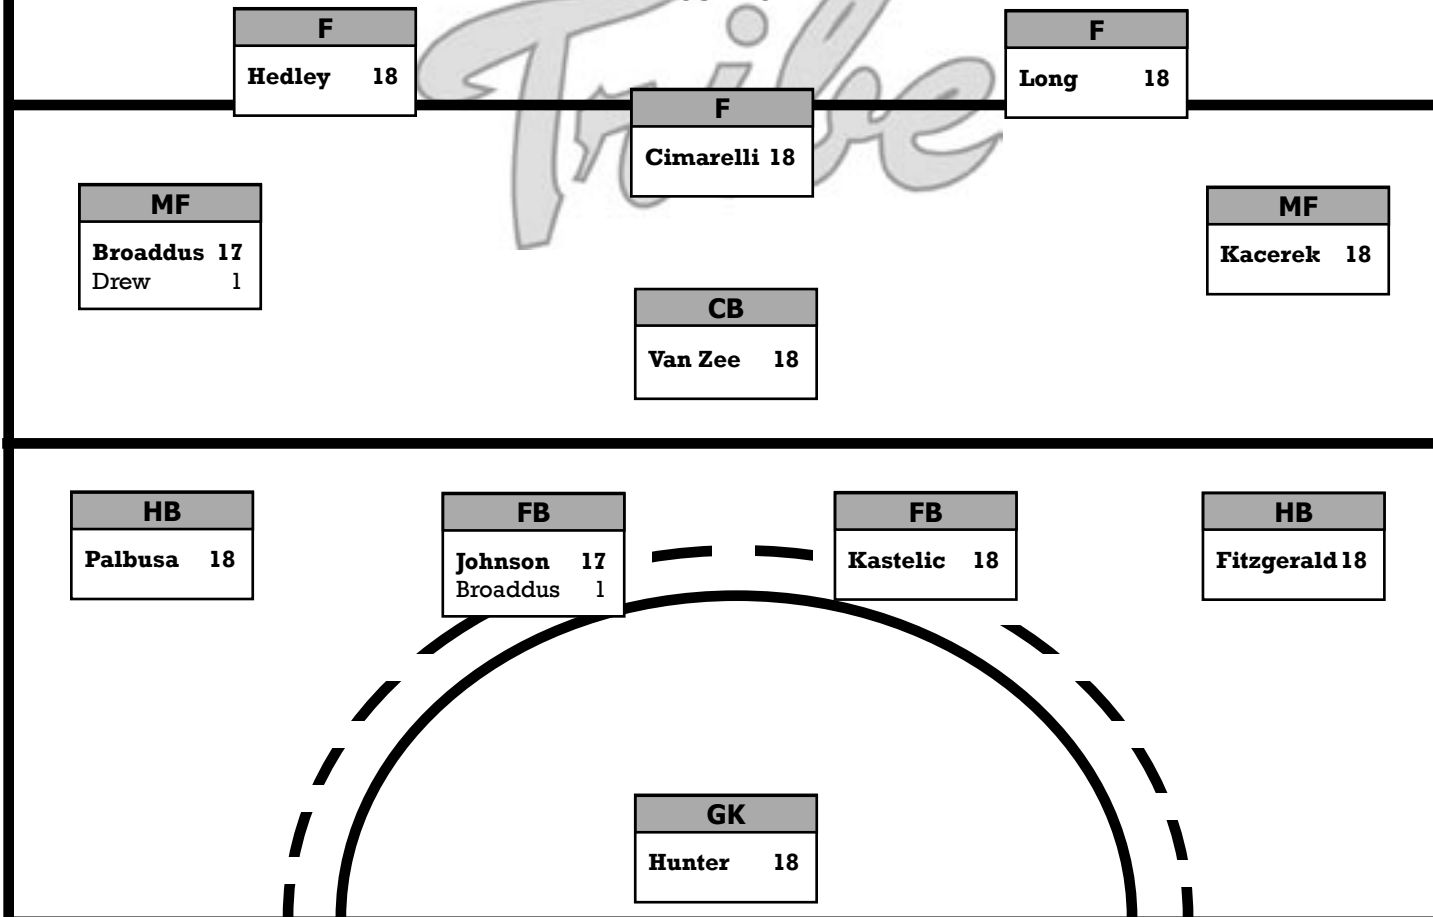

STARTING LINEUP BY POSITION