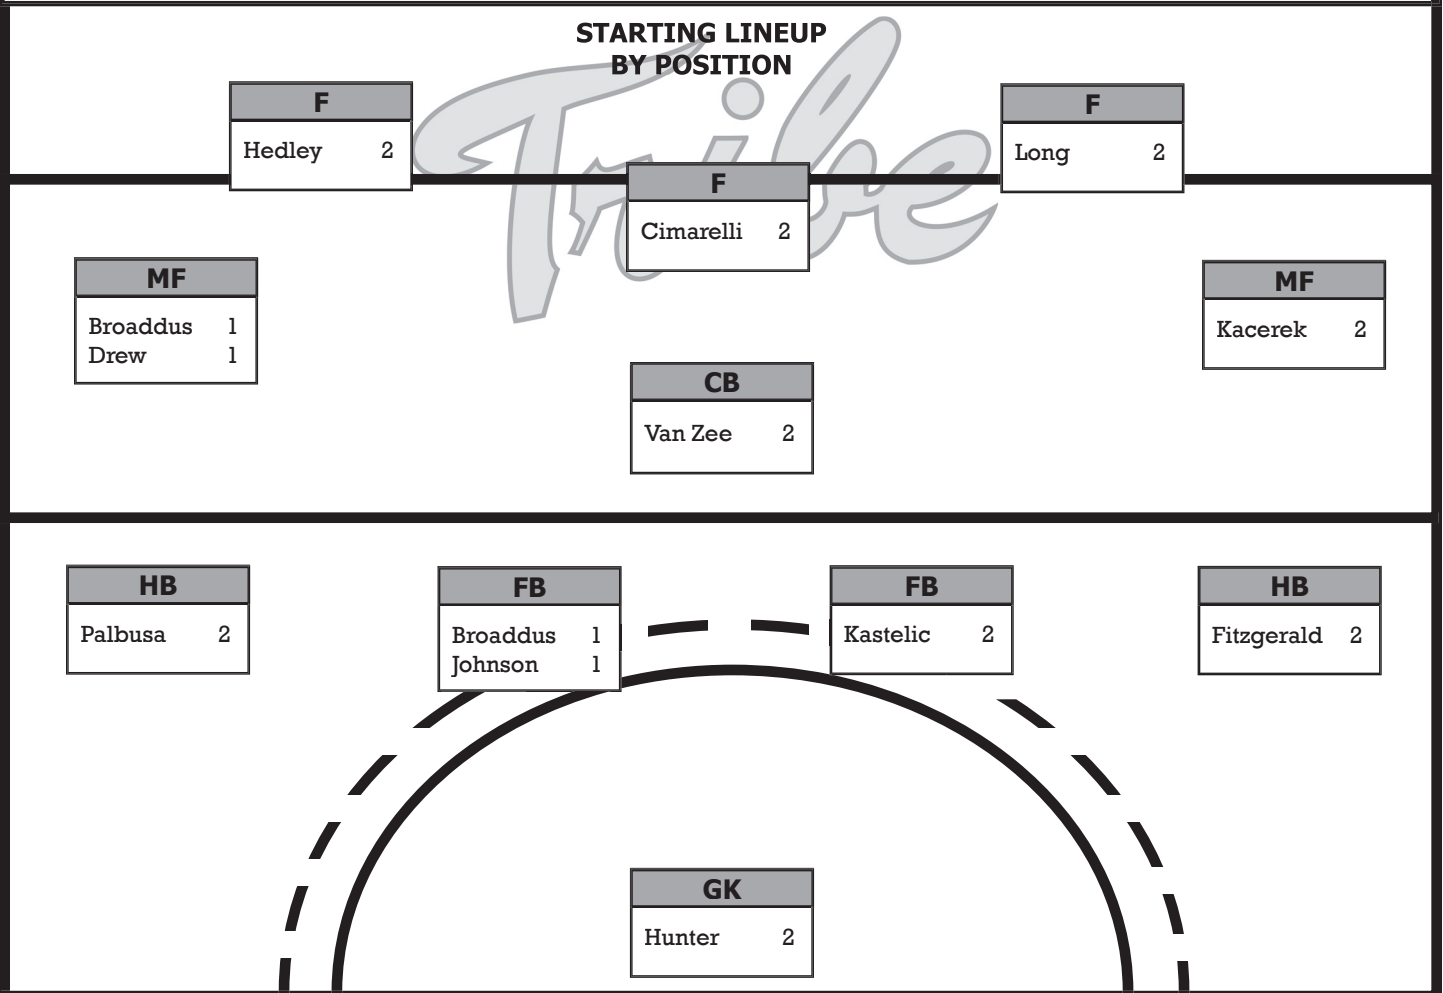

STARTING LINEUP BY GAME

OPPONENT	F	F	F	MF	CB	MF	HB	FB	FB	HB	GK
Ball State	Hedley	Cimarelli	Long	Broaddus	Van Zee	Kacerek	Palbusa	Johnson	Kastelic	Fitzgerald	Hunter
Miami (Ohio)	Hedley	Cimarelli	Long	Drew	Van Zee	Kacerek	Palbusa	Broaddus	Kastelic	Fitzgerald	Hunter
Davidson											
Radford											
Rutgers											
Princeton											
Richmond											
Virginia											
VCU											
Drexel											
North Carolina											
Delaware											
James Madison											
Duke											
Hofstra											
Northeastern											
Towson											
Old Dominion											

STARTING LINEUP BY POSITION