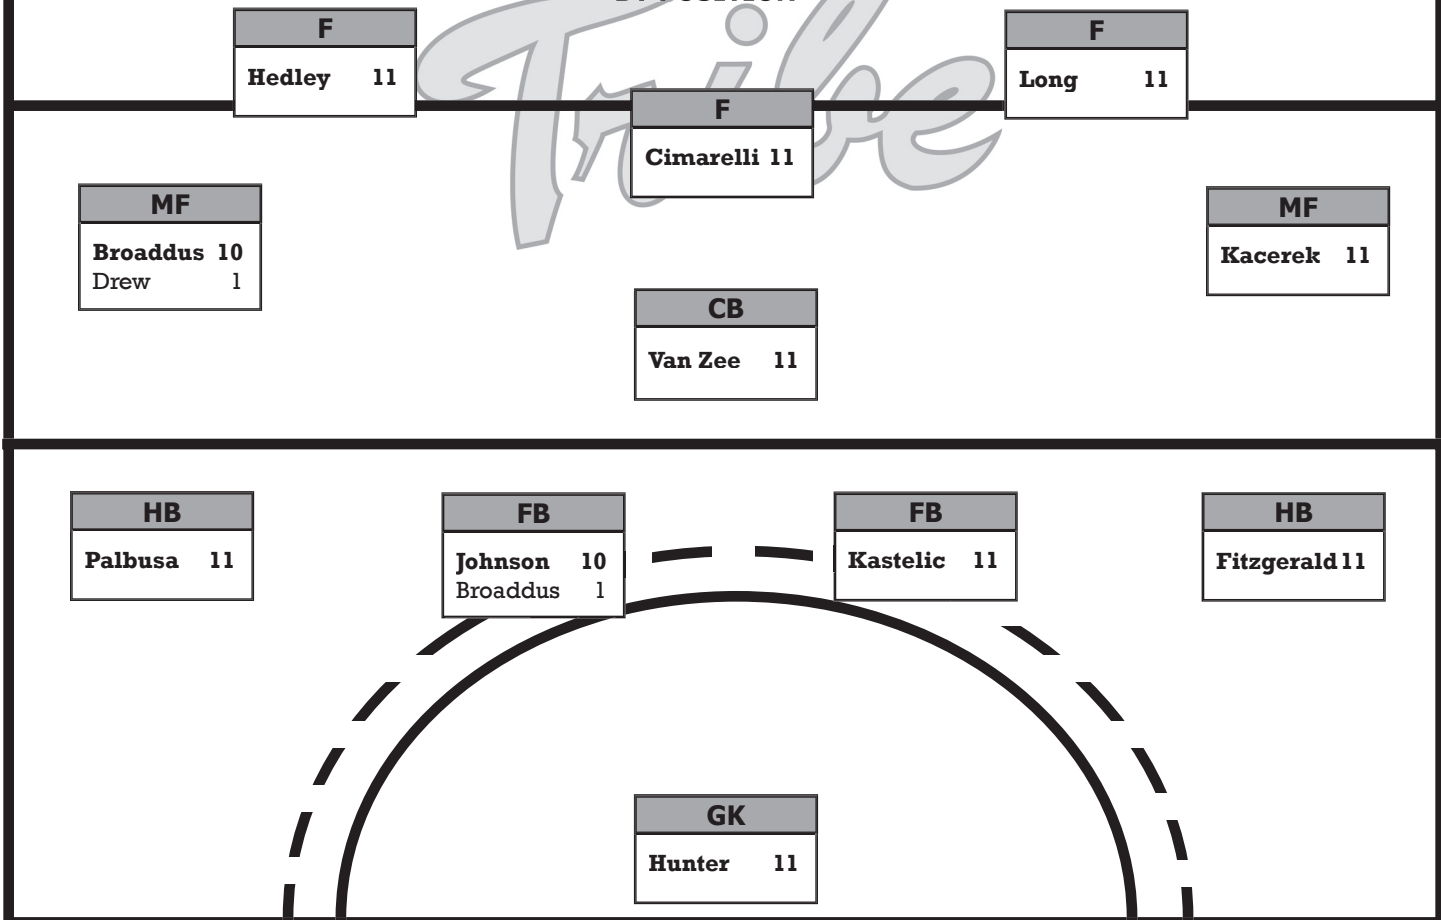

STARTING LINEUP BY GAME

OPPONENT	F	F	F	MF	CB	MF	HB	FB	FB	HB	GK
Ball State	Hedley	Cimarelli	Long	Broaddus	Van Zee	Kacerek	Palbusa	Johnson	Kastelic	Fitzgerald	Hunter
Miami (Ohio)	Hedley	Cimarelli	Long	Drew	Van Zee	Kacerek	Palbusa	Broaddus	Kastelic	Fitzgerald	Hunter
Davidson	Hedley	Cimarelli	Long	Broaddus	Van Zee	Kacerek	Palbusa	Johnson	Kastelic	Fitzgerald	Hunter
Radford	Hedley	Cimarelli	Long	Broaddus	Van Zee	Kacerek	Palbusa	Johnson	Kastelic	Fitzgerald	Hunter
Rutgers	Hedley	Cimarelli	Long	Broaddus	Van Zee	Kacerek	Palbusa	Johnson	Kastelic	Fitzgerald	Hunter
Princeton	Hedley	Cimarelli	Long	Broaddus	Van Zee	Kacerek	Palbusa	Johnson	Kastelic	Fitzgerald	Hunter
Richmond	Hedley	Cimarelli	Long	Broaddus	Van Zee	Kacerek	Palbusa	Johnson	Kastelic	Fitzgerald	Hunter
Virginia	Hedley	Cimarelli	Long	Broaddus	Van Zee	Kacerek	Palbusa	Johnson	Kastelic	Fitzgerald	Hunter
VCU	Hedley	Cimarelli	Long	Broaddus	Van Zee	Kacerek	Palbusa	Johnson	Kastelic	Fitzgerald	Hunter
Drexel	Hedley	Cimarelli	Long	Broaddus	Van Zee	Kacerek	Palbusa	Johnson	Kastelic	Fitzgerald	Hunter
North Carolina	Hedley	Cimarelli	Long	Broaddus	Van Zee	Kacerek	Palbusa	Johnson	Kastelic	Fitzgerald	Hunter
Delaware											
James Madison											
Duke											
Hofstra											
Northeastern											
Towson											
Old Dominion											

STARTING LINEUP BY POSITION