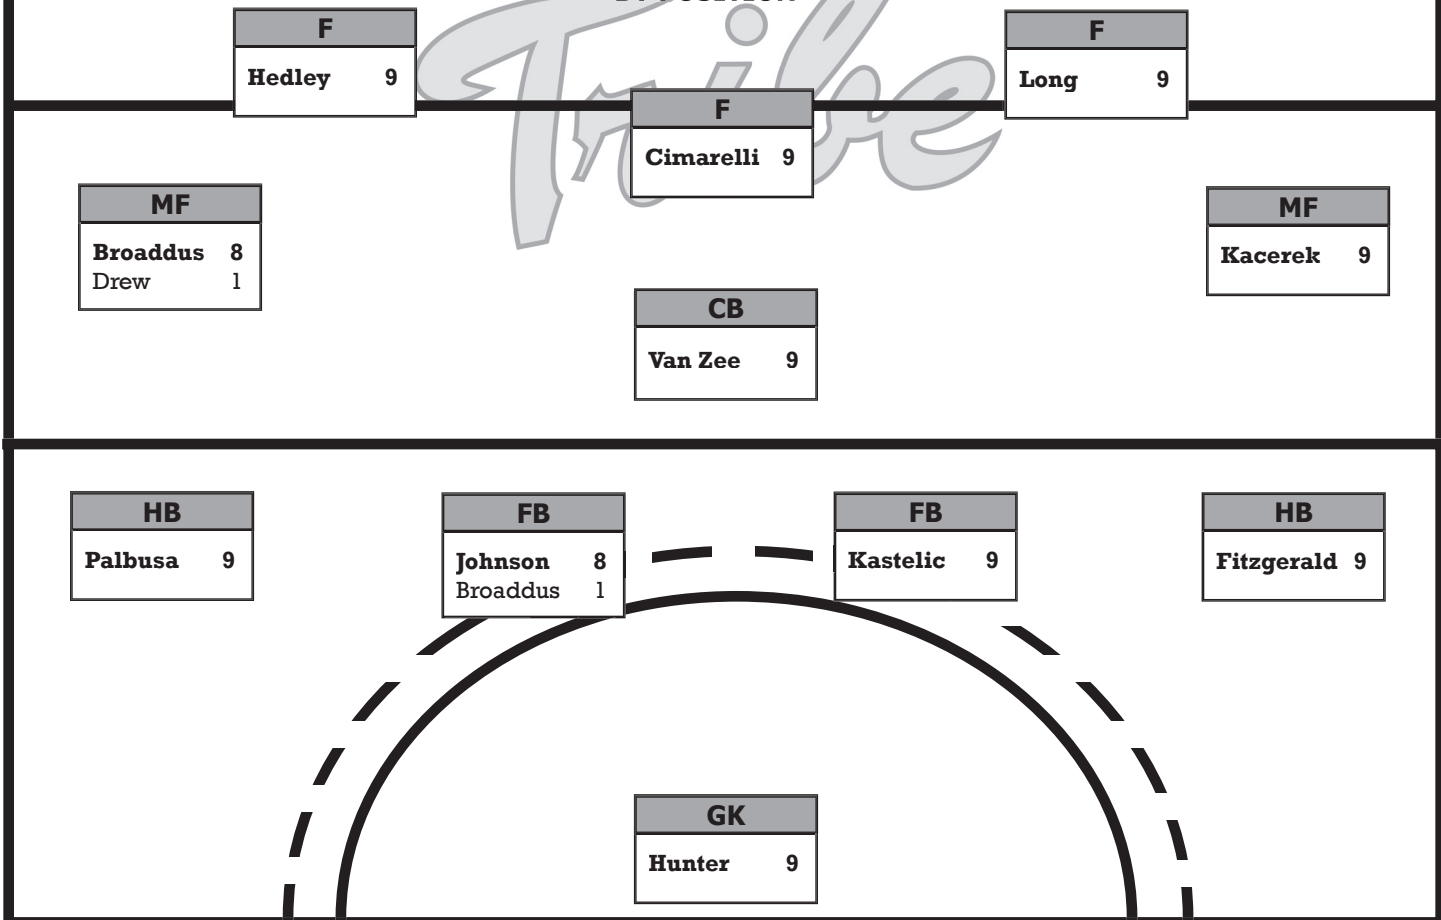

STARTING LINEUP BY GAME

OPPONENT	F	F	F	MF	CB	MF	HB	FB	FB	HB	GK
Ball State	Hedley	Cimarelli	Long	Broaddus	Van Zee	Kacerek	Palbusa	Johnson	Kastelic	Fitzgerald	Hunter
Miami (Ohio)	Hedley	Cimarelli	Long	Drew	Van Zee	Kacerek	Palbusa	Broaddus	Kastelic	Fitzgerald	Hunter
Davidson	Hedley	Cimarelli	Long	Broaddus	Van Zee	Kacerek	Palbusa	Johnson	Kastelic	Fitzgerald	Hunter
Radford	Hedley	Cimarelli	Long	Broaddus	Van Zee	Kacerek	Palbusa	Johnson	Kastelic	Fitzgerald	Hunter
Rutgers	Hedley	Cimarelli	Long	Broaddus	Van Zee	Kacerek	Palbusa	Johnson	Kastelic	Fitzgerald	Hunter
Princeton	Hedley	Cimarelli	Long	Broaddus	Van Zee	Kacerek	Palbusa	Johnson	Kastelic	Fitzgerald	Hunter
Richmond	Hedley	Cimarelli	Long	Broaddus	Van Zee	Kacerek	Palbusa	Johnson	Kastelic	Fitzgerald	Hunter
Virginia	Hedley	Cimarelli	Long	Broaddus	Van Zee	Kacerek	Palbusa	Johnson	Kastelic	Fitzgerald	Hunter
VCU	Hedley	Cimarelli	Long	Broaddus	Van Zee	Kacerek	Palbusa	Johnson	Kastelic	Fitzgerald	Hunter
Drexel											
North Carolina											
Delaware											
James Madison											
Duke											
Hofstra											
Northeastern											
Towson											
Old Dominion											

**STARTING LINEUP
BY POSITION**