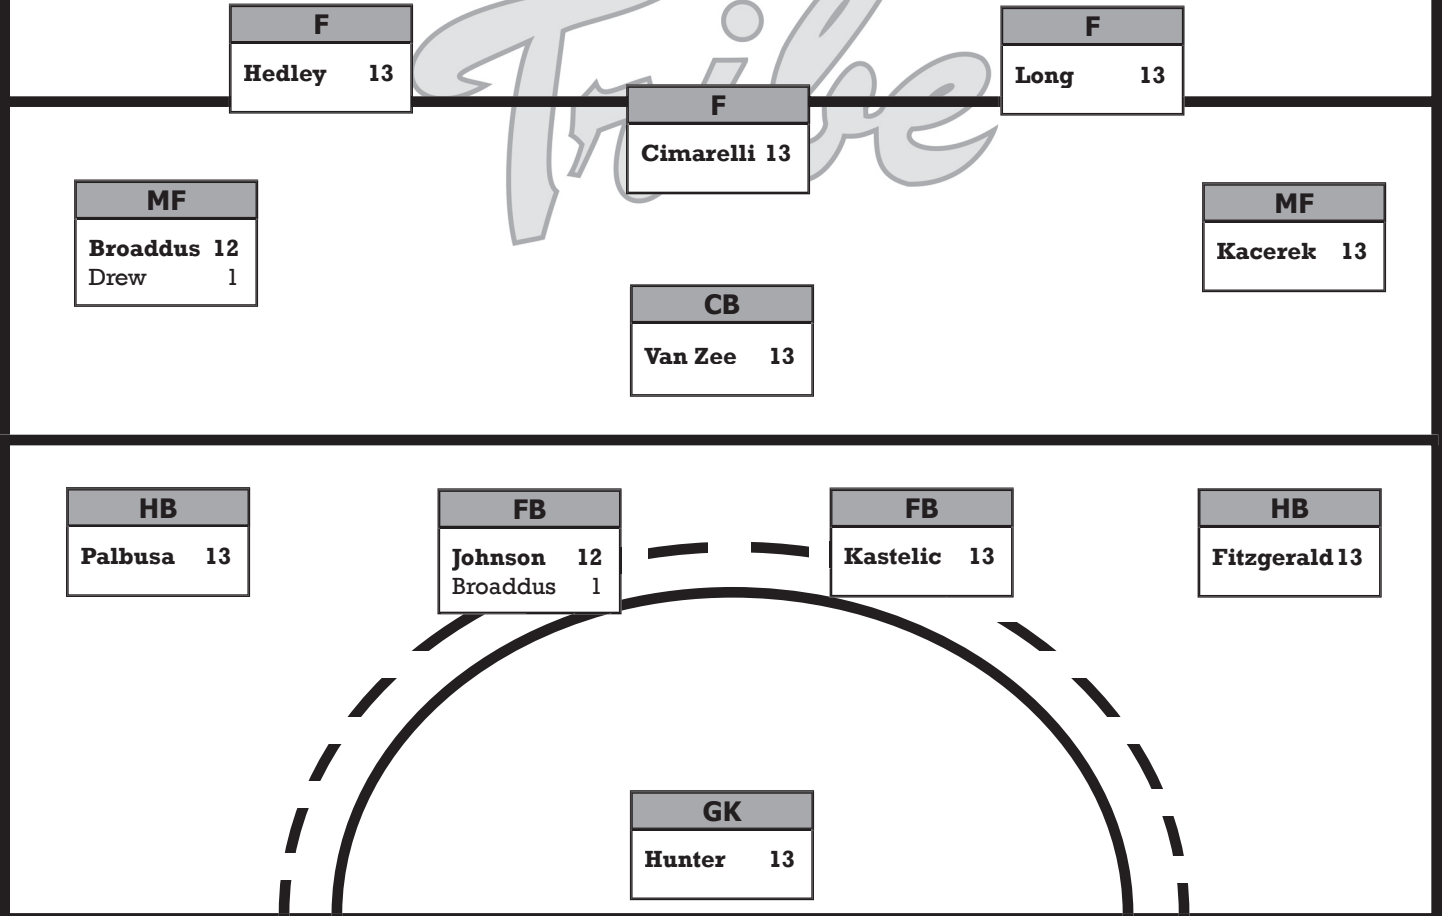

**STARTING LINEUP
BY POSITION**