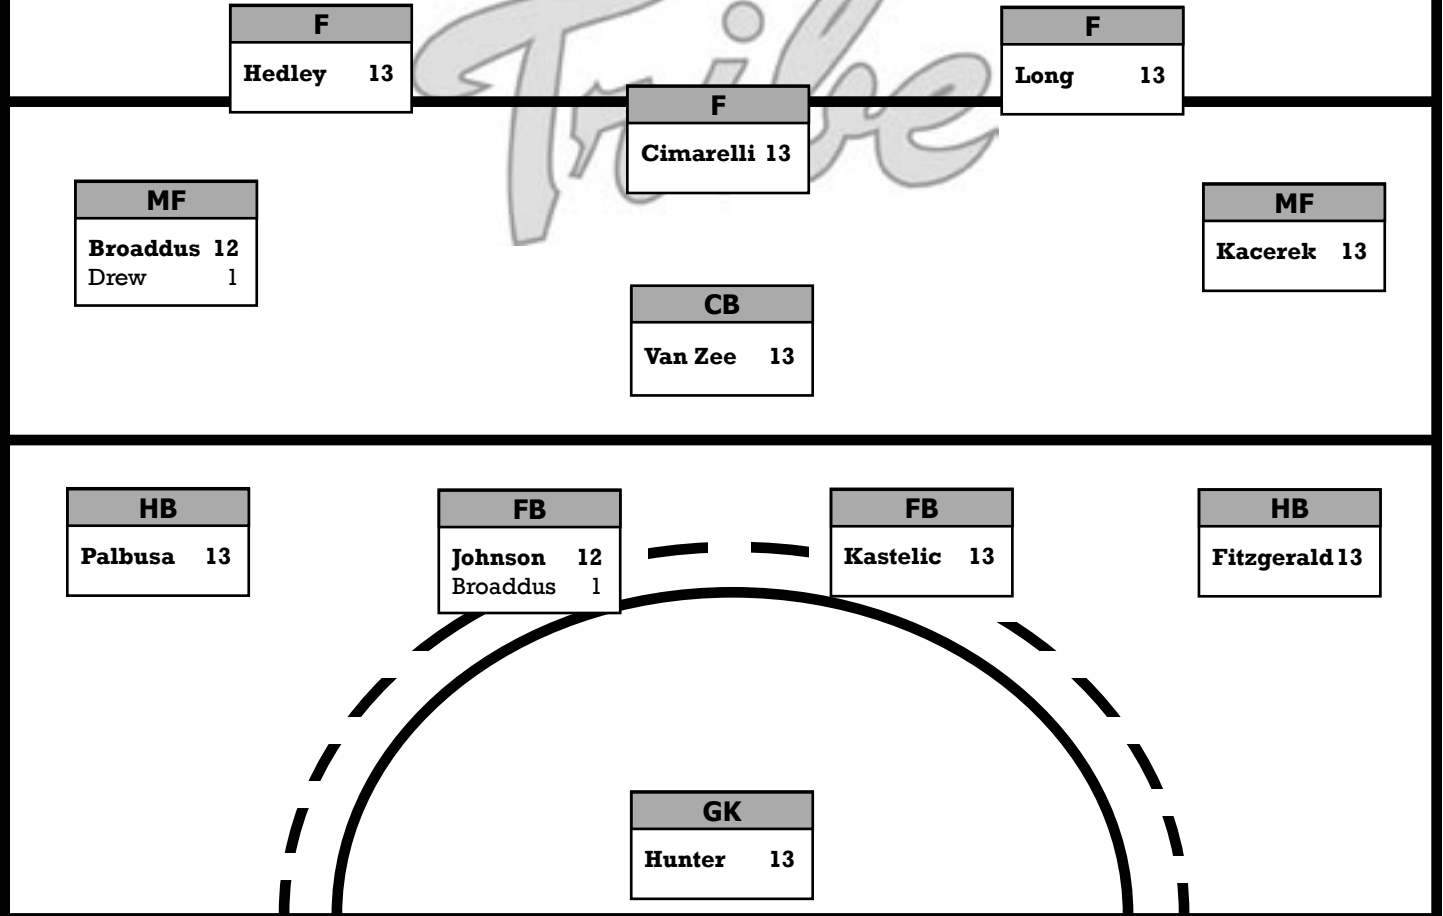

**STARTING LINEUP
BY POSITION**