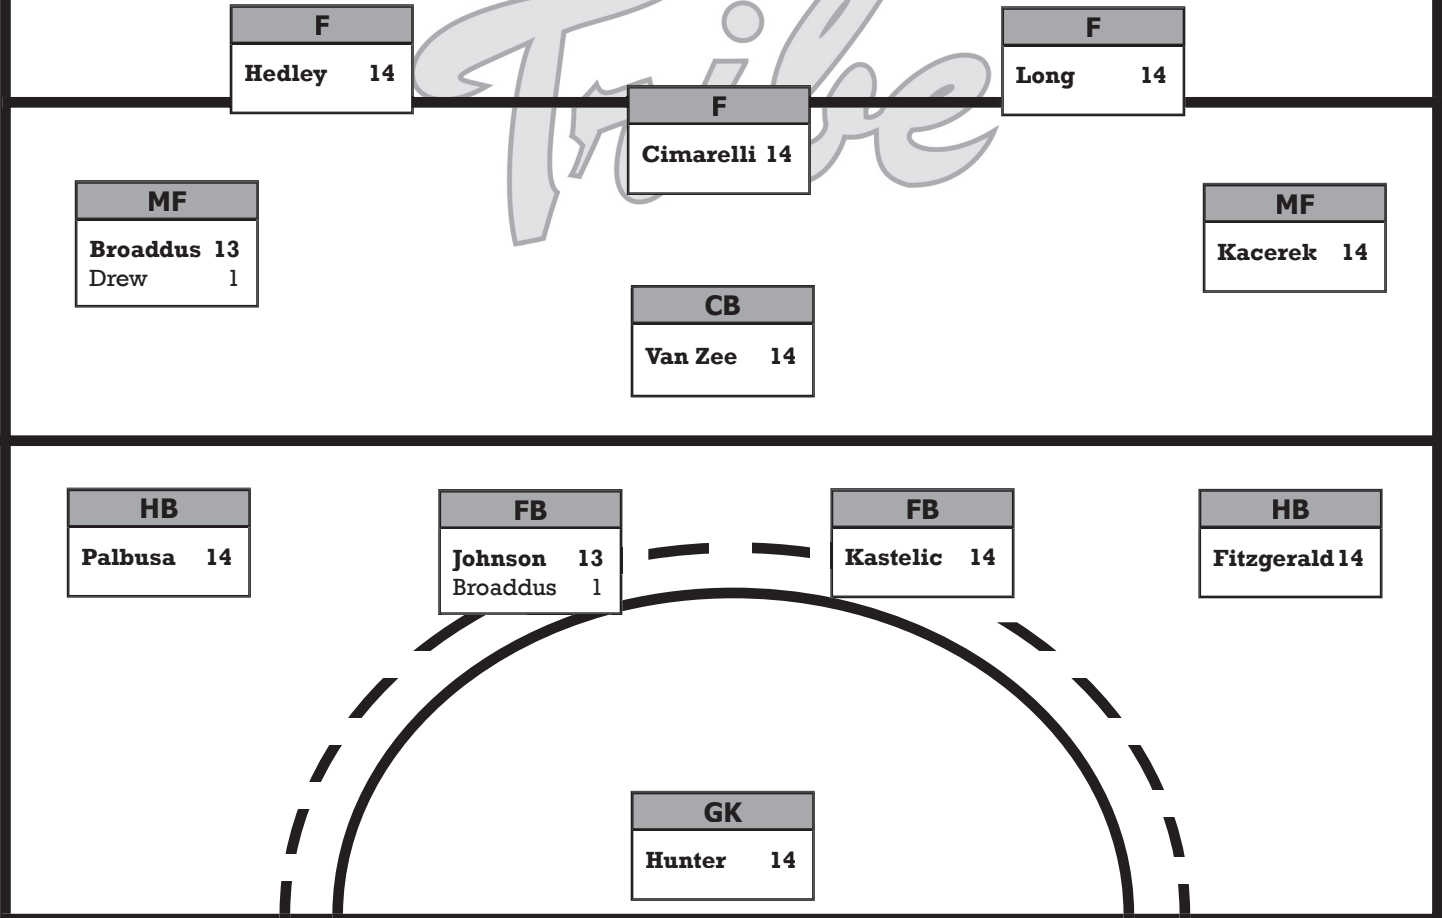

STARTING LINEUP BY POSITION