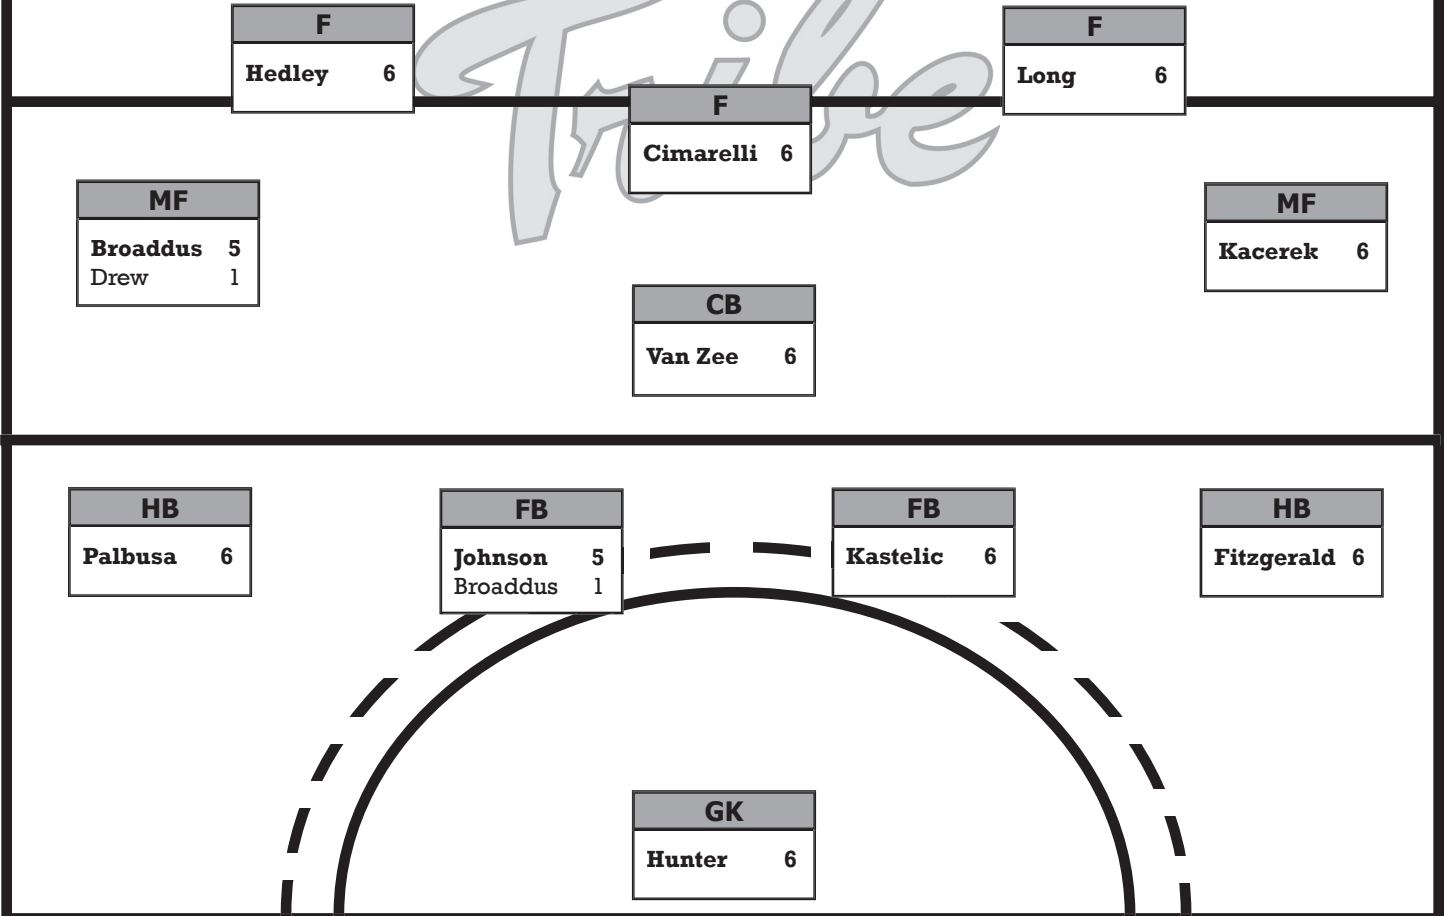

STARTING LINEUP BY GAME

OPPONENT	F	F	F	MF	CB	MF	HB	FB	FB	HB	GK
Ball State	Hedley	Cimarelli	Long	Broaddus	Van Zee	Kacerek	Palbusa	Johnson	Kastelic	Fitzgerald	Hunter
Miami (Ohio)	Hedley	Cimarelli	Long	Drew	Van Zee	Kacerek	Palbusa	Broaddus	Kastelic	Fitzgerald	Hunter
Davidson	Hedley	Cimarelli	Long	Broaddus	Van Zee	Kacerek	Palbusa	Johnson	Kastelic	Fitzgerald	Hunter
Radford	Hedley	Cimarelli	Long	Broaddus	Van Zee	Kacerek	Palbusa	Johnson	Kastelic	Fitzgerald	Hunter
Rutgers	Hedley	Cimarelli	Long	Broaddus	Van Zee	Kacerek	Palbusa	Johnson	Kastelic	Fitzgerald	Hunter
Princeton	Hedley	Cimarelli	Long	Broaddus	Van Zee	Kacerek	Palbusa	Johnson	Kastelic	Fitzgerald	Hunter
Richmond											
Virginia											
VCU											
Drexel											
North Carolina											
Delaware											
James Madison											
Duke											
Hofstra											
Northeastern											
Towson											
Old Dominion											

**STARTING LINEUP
BY POSITION**