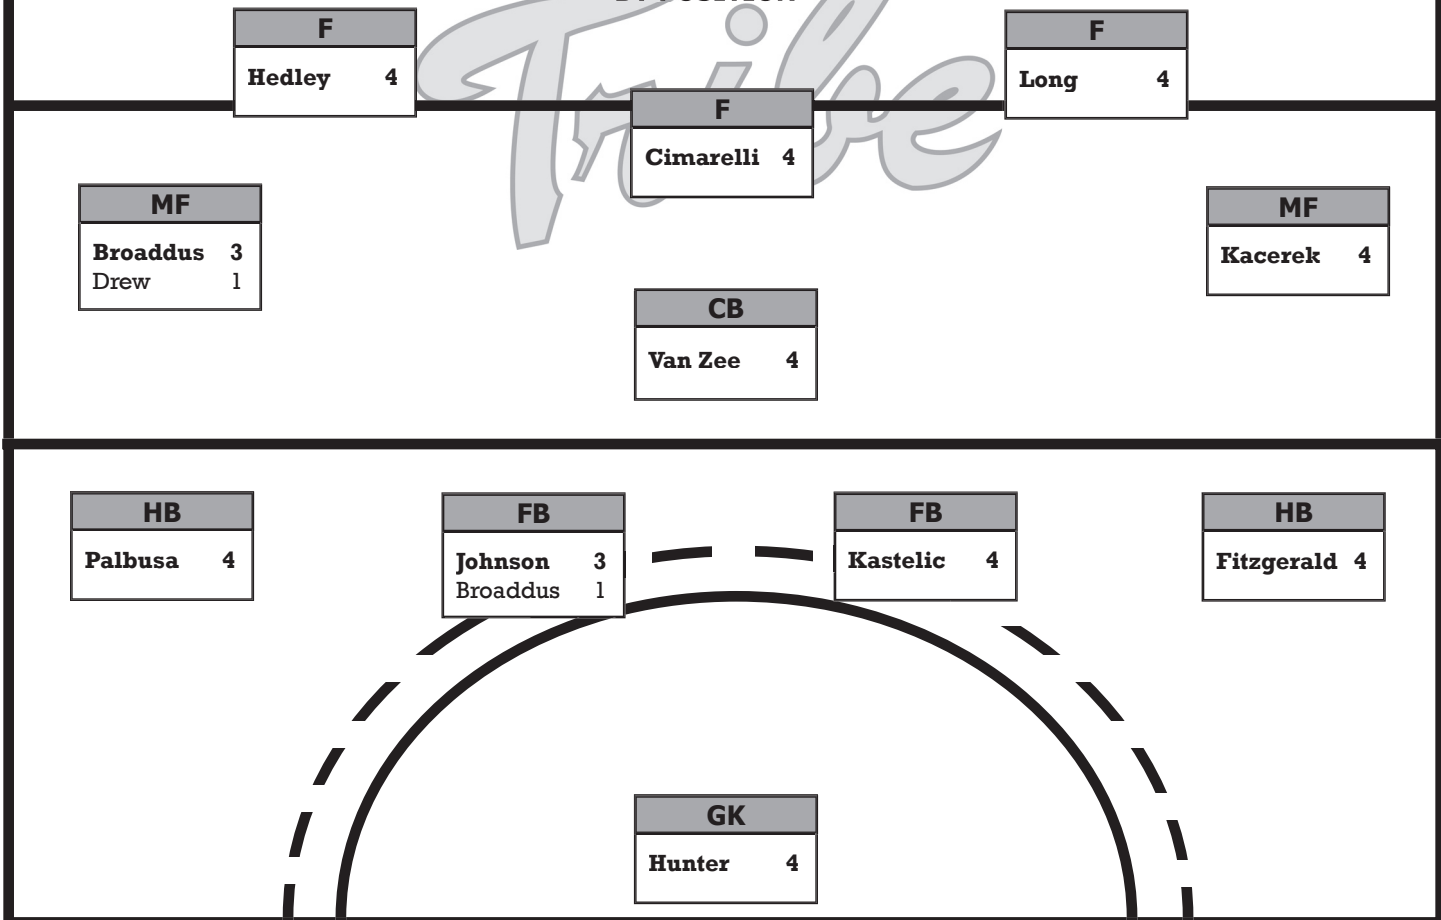

STARTING LINEUP BY GAME

OPPONENT	F	F	F	MF	CB	MF	HB	FB	FB	HB	GK
Ball State	Hedley	Cimarelli	Long	Broaddus	Van Zee	Kacerek	Palbusa	Johnson	Kastelic	Fitzgerald	Hunter
Miami (Ohio)	Hedley	Cimarelli	Long	Drew	Van Zee	Kacerek	Palbusa	Broaddus	Kastelic	Fitzgerald	Hunter
Davidson	Hedley	Cimarelli	Long	Broaddus	Van Zee	Kacerek	Palbusa	Johnson	Kastelic	Fitzgerald	Hunter
Radford	Hedley	Cimarelli	Long	Broaddus	Van Zee	Kacerek	Palbusa	Johnson	Kastelic	Fitzgerald	Hunter
Rutgers											
Princeton											
Richmond											
Virginia											
VCU											
Drexel											
North Carolina											
Delaware											
James Madison											
Duke											
Hofstra											
Northeastern											
Towson											
Old Dominion											

**STARTING LINEUP
BY POSITION**