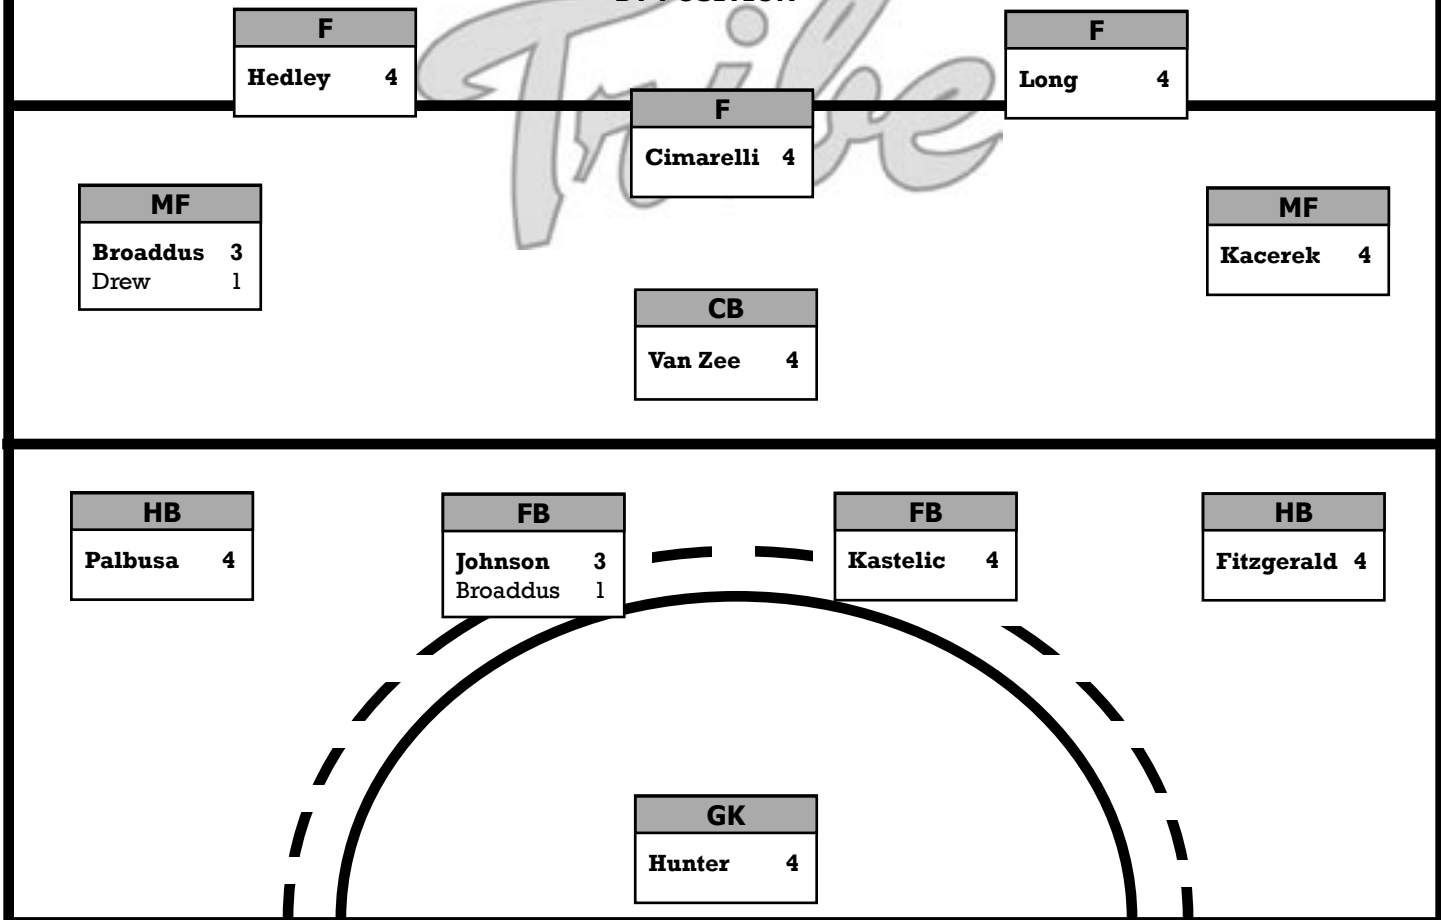

STARTING LINEUP BY GAME

OPPONENT	F	F	F	MF	CB	MF	HB	FB	FB	HB	GK
Ball State	Hedley	Cimarelli	Long	Broaddus	Van Zee	Kacerek	Palbusa	Johnson	Kastelic	Fitzgerald	Hunter
Miami (Ohio)	Hedley	Cimarelli	Long	Drew	Van Zee	Kacerek	Palbusa	Broaddus	Kastelic	Fitzgerald	Hunter
Davidson	Hedley	Cimarelli	Long	Broaddus	Van Zee	Kacerek	Palbusa	Johnson	Kastelic	Fitzgerald	Hunter
Radford	Hedley	Cimarelli	Long	Broaddus	Van Zee	Kacerek	Palbusa	Johnson	Kastelic	Fitzgerald	Hunter
Rutgers											
Princeton											
Richmond											
Virginia											
VCU											
Drexel											
North Carolina											
Delaware											
James Madison											
Duke											
Hofstra											
Northeastern											
Towson											
Old Dominion											

STARTING LINEUP BY POSITION