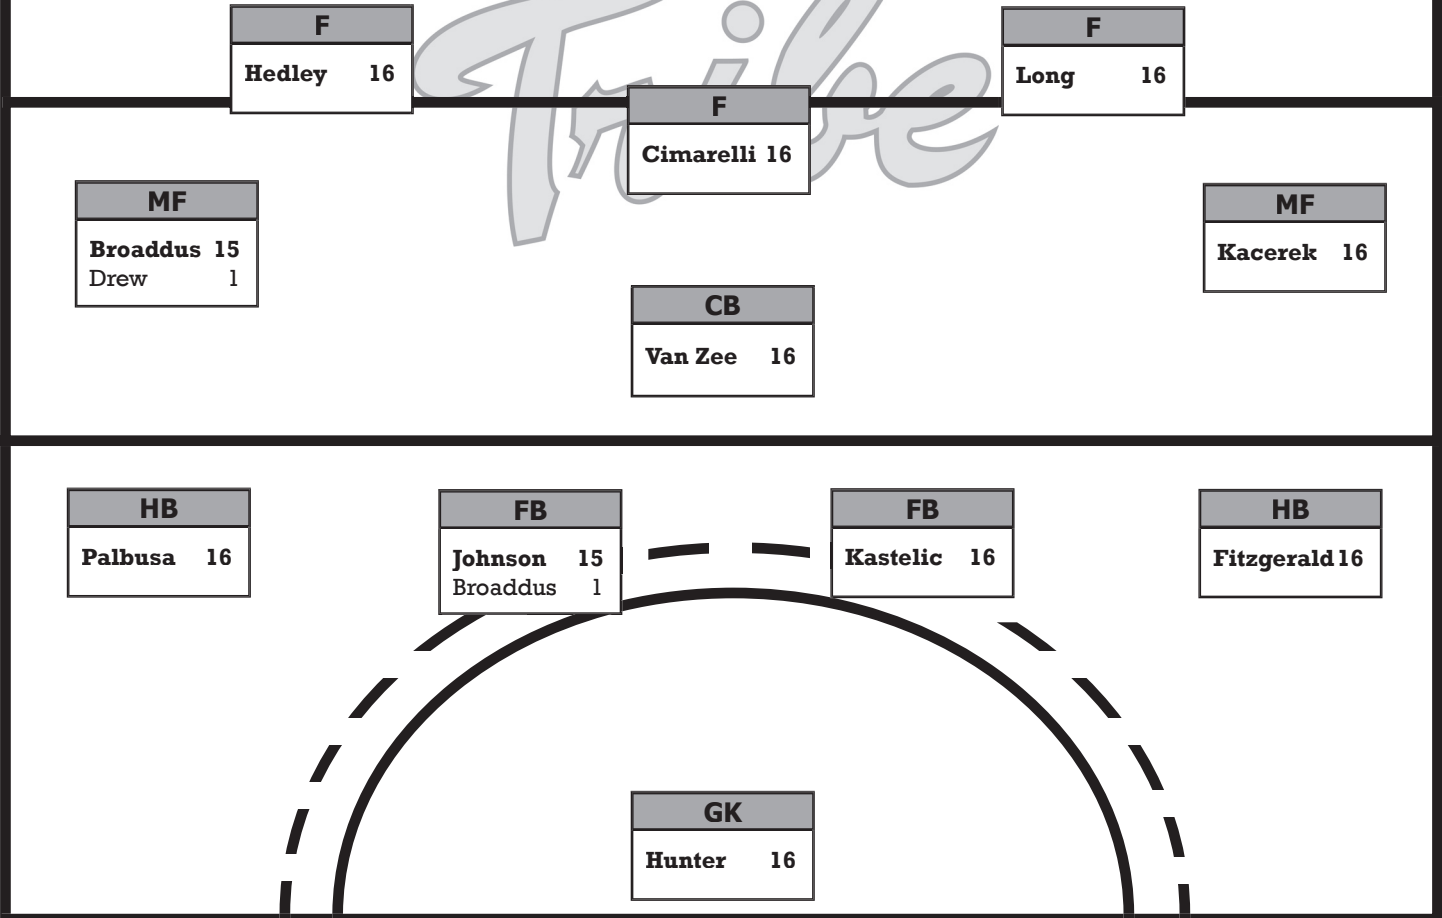

**STARTING LINEUP
BY POSITION**