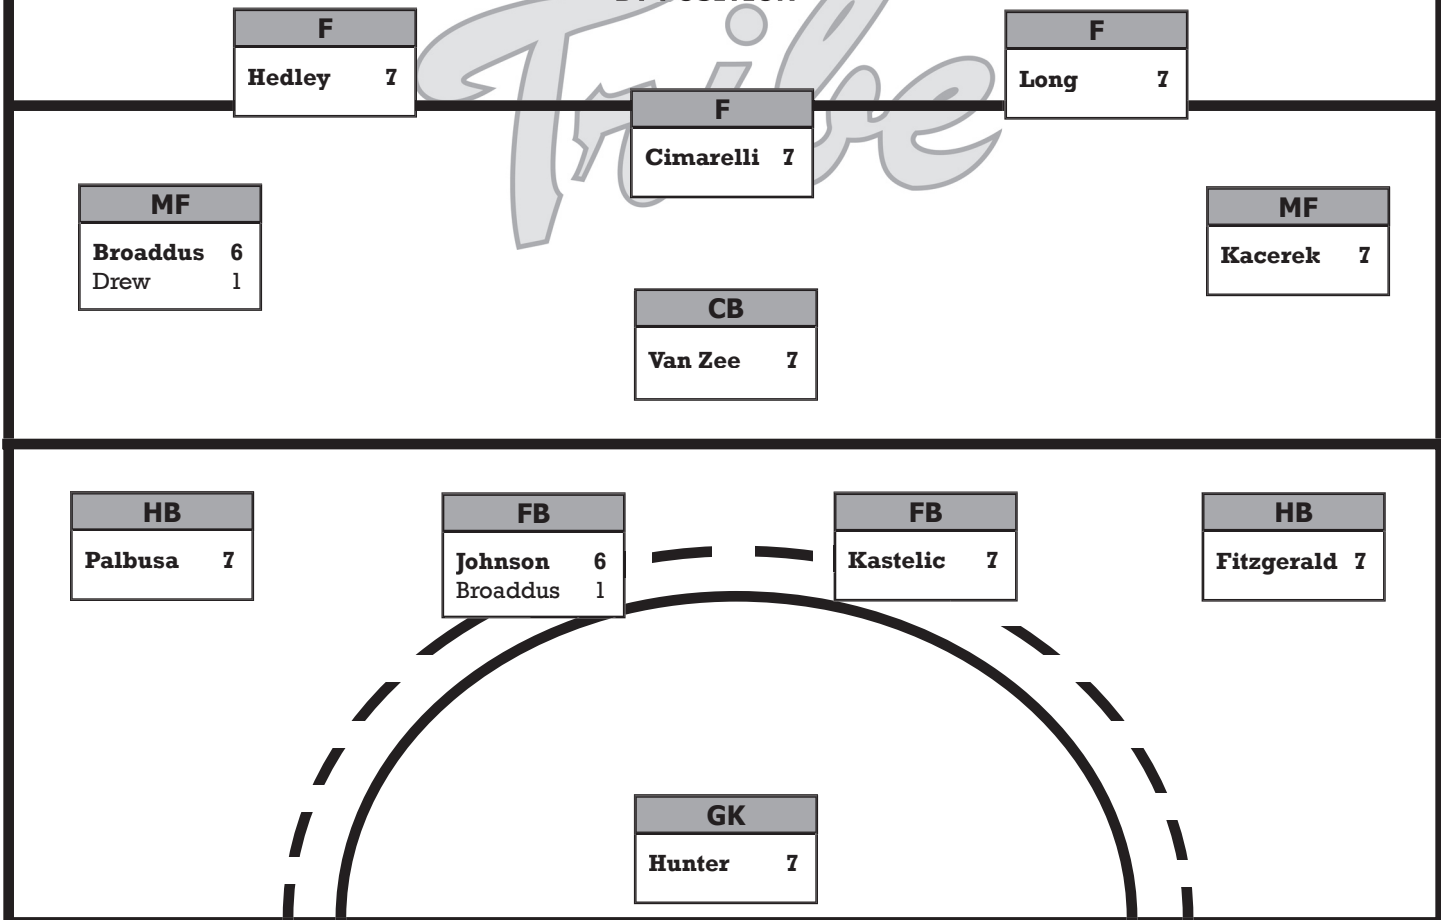

STARTING LINEUP BY GAME

OPPONENT	F	F	F	MF	CB	MF	HB	FB	FB	HB	GK
Ball State	Hedley	Cimarelli	Long	Broaddus	Van Zee	Kacerek	Palbusa	Johnson	Kastelic	Fitzgerald	Hunter
Miami (Ohio)	Hedley	Cimarelli	Long	Drew	Van Zee	Kacerek	Palbusa	Broaddus	Kastelic	Fitzgerald	Hunter
Davidson	Hedley	Cimarelli	Long	Broaddus	Van Zee	Kacerek	Palbusa	Johnson	Kastelic	Fitzgerald	Hunter
Radford	Hedley	Cimarelli	Long	Broaddus	Van Zee	Kacerek	Palbusa	Johnson	Kastelic	Fitzgerald	Hunter
Rutgers	Hedley	Cimarelli	Long	Broaddus	Van Zee	Kacerek	Palbusa	Johnson	Kastelic	Fitzgerald	Hunter
Princeton	Hedley	Cimarelli	Long	Broaddus	Van Zee	Kacerek	Palbusa	Johnson	Kastelic	Fitzgerald	Hunter
Richmond	Hedley	Cimarelli	Long	Broaddus	Van Zee	Kacerek	Palbusa	Johnson	Kastelic	Fitzgerald	Hunter
Virginia											
VCU											
Drexel											
North Carolina											
Delaware											
James Madison											
Duke											
Hofstra											
Northeastern											
Towson											
Old Dominion											

**STARTING LINEUP
BY POSITION**