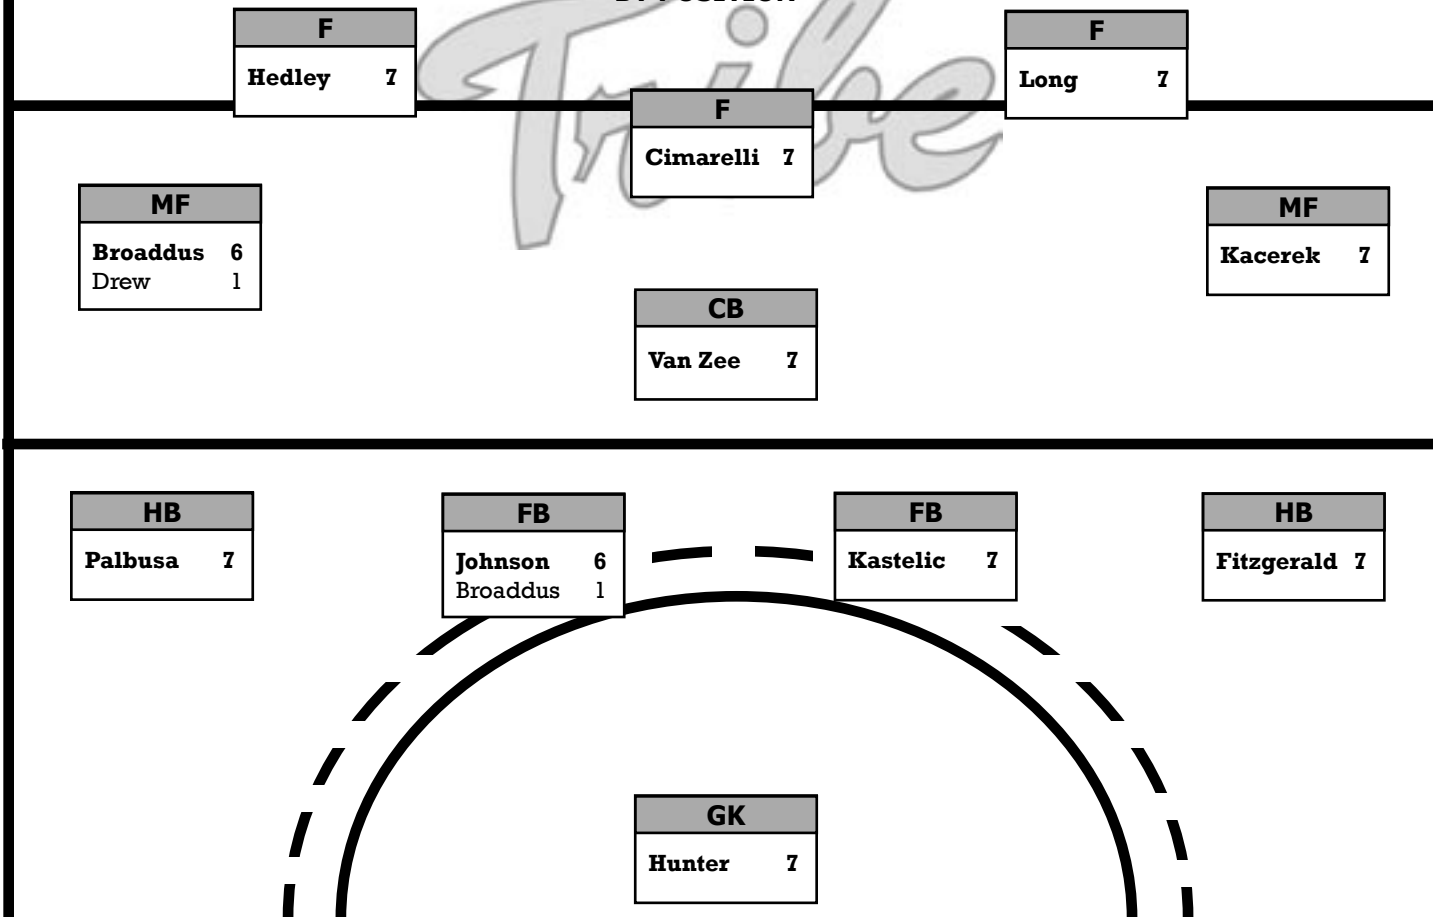

STARTING LINEUP BY GAME

OPPONENT	F	F	F	MF	CB	MF	HB	FB	FB	HB	GK
Ball State	Hedley	Cimarelli	Long	Broaddus	Van Zee	Kacerek	Palbusa	Johnson	Kastelic	Fitzgerald	Hunter
Miami (Ohio)	Hedley	Cimarelli	Long	Drew	Van Zee	Kacerek	Palbusa	Broaddus	Kastelic	Fitzgerald	Hunter
Davidson	Hedley	Cimarelli	Long	Broaddus	Van Zee	Kacerek	Palbusa	Johnson	Kastelic	Fitzgerald	Hunter
Radford	Hedley	Cimarelli	Long	Broaddus	Van Zee	Kacerek	Palbusa	Johnson	Kastelic	Fitzgerald	Hunter
Rutgers	Hedley	Cimarelli	Long	Broaddus	Van Zee	Kacerek	Palbusa	Johnson	Kastelic	Fitzgerald	Hunter
Princeton	Hedley	Cimarelli	Long	Broaddus	Van Zee	Kacerek	Palbusa	Johnson	Kastelic	Fitzgerald	Hunter
Richmond	Hedley	Cimarelli	Long	Broaddus	Van Zee	Kacerek	Palbusa	Johnson	Kastelic	Fitzgerald	Hunter
Virginia											
VCU											
Drexel											
North Carolina											
Delaware											
James Madison											
Duke											
Hofstra											
Northeastern											
Towson											
Old Dominion											

**STARTING LINEUP
BY POSITION**