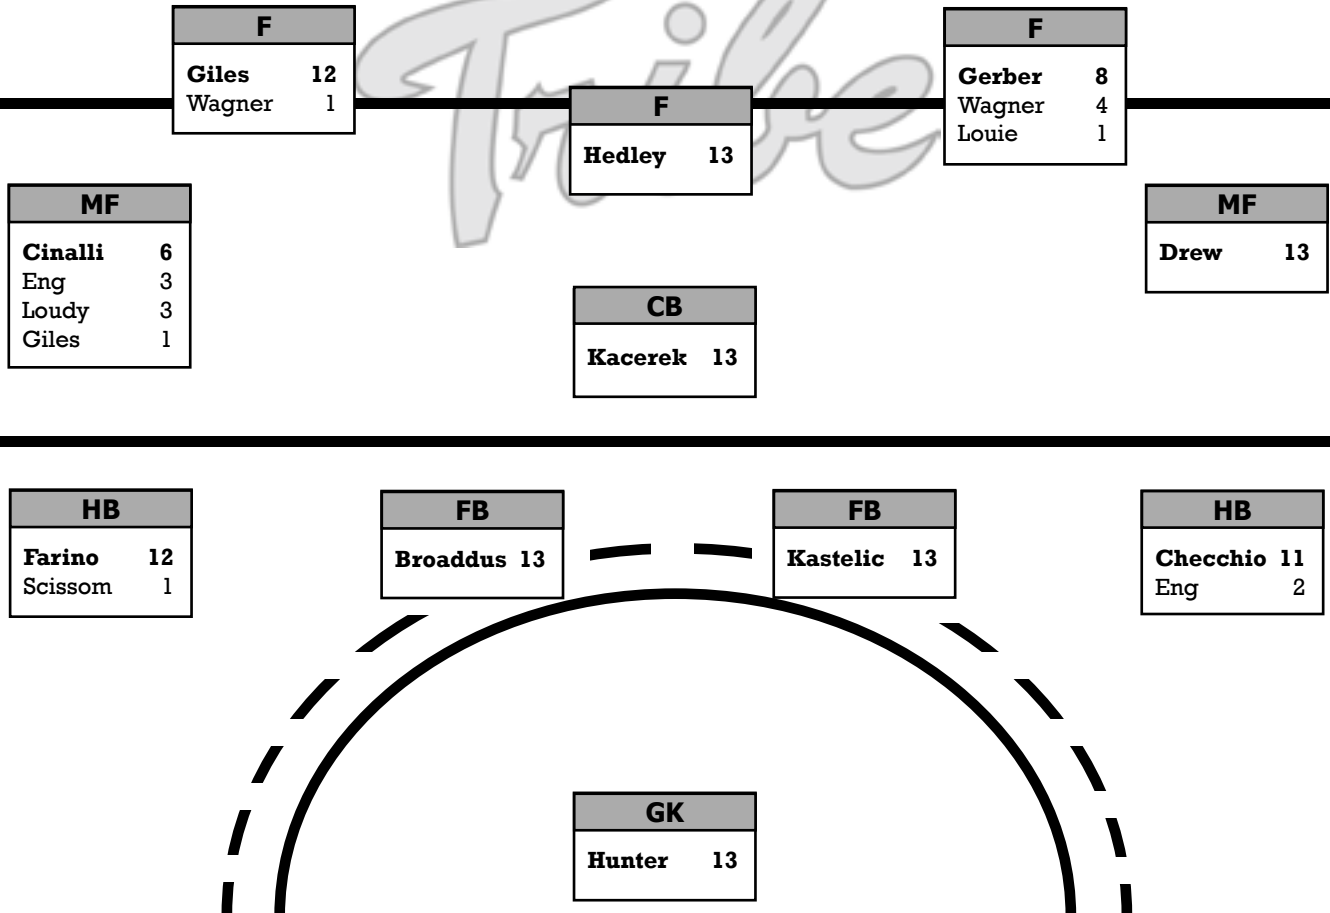

STARTING LINEUP BY GAME

OPPONENT	F	F	F	MF	CB	MF	HB	FB	FB	HB	GK
Lock Haven	Giles	Hedley	Gerber	Eng	Kacerek	Drew	Scissom	Kastelic	Broaddus	Checchio	Hunter
Fairfield	Giles	Hedley	Gerber	Loudy	Kacerek	Drew	Farino	Kastelic	Broaddus	Checchio	Hunter
Duke	Giles	Hedley	Gerber	Loudy	Kacerek	Drew	Farino	Kastelic	Broaddus	Checchio	Hunter
Iowa	Wagner	Hedley	Gerber	Giles	Kacerek	Drew	Farino	Kastelic	Broaddus	Checchio	Hunter
Miami (Ohio)	Giles	Hedley	Gerber	Loudy	Kacerek	Drew	Farino	Kastelic	Broaddus	Checchio	Hunter
Longwood	Giles	Hedley	Gerber	Eng	Kacerek	Drew	Farino	Kastelic	Broaddus	Checchio	Hunter
Virginia	Giles	Hedley	Gerber	Eng	Kacerek	Drew	Farino	Kastelic	Broaddus	Checchio	Hunter
Northeastern	Giles	Hedley	Wagner	Cinalli	Kacerek	Drew	Farino	Kastelic	Broaddus	Eng	Hunter
Radford	Giles	Hedley	Wagner	Cinalli	Kacerek	Drew	Farino	Kastelic	Broaddus	Eng	Hunter
Delaware	Giles	Hedley	Wagner	Cinalli	Kacerek	Drew	Farino	Kastelic	Broaddus	Checchio	Hunter
Towson	Giles	Hedley	Wagner	Cinalli	Kacerek	Drew	Farino	Kastelic	Broaddus	Checchio	Hunter
Drexel	Giles	Hedley	Louie	Cinalli	Kacerek	Drew	Farino	Kastelic	Broaddus	Checchio	Hunter
Hofstra	Giles	Hedley	Gerber	Cinalli	Kacerek	Drew	Farino	Kastelic	Broaddus	Checchio	Hunter
North Carolina											
Appalachian St.											
VCU											
James Madison											
Old Dominion											

STARTING LINEUP BY POSITION