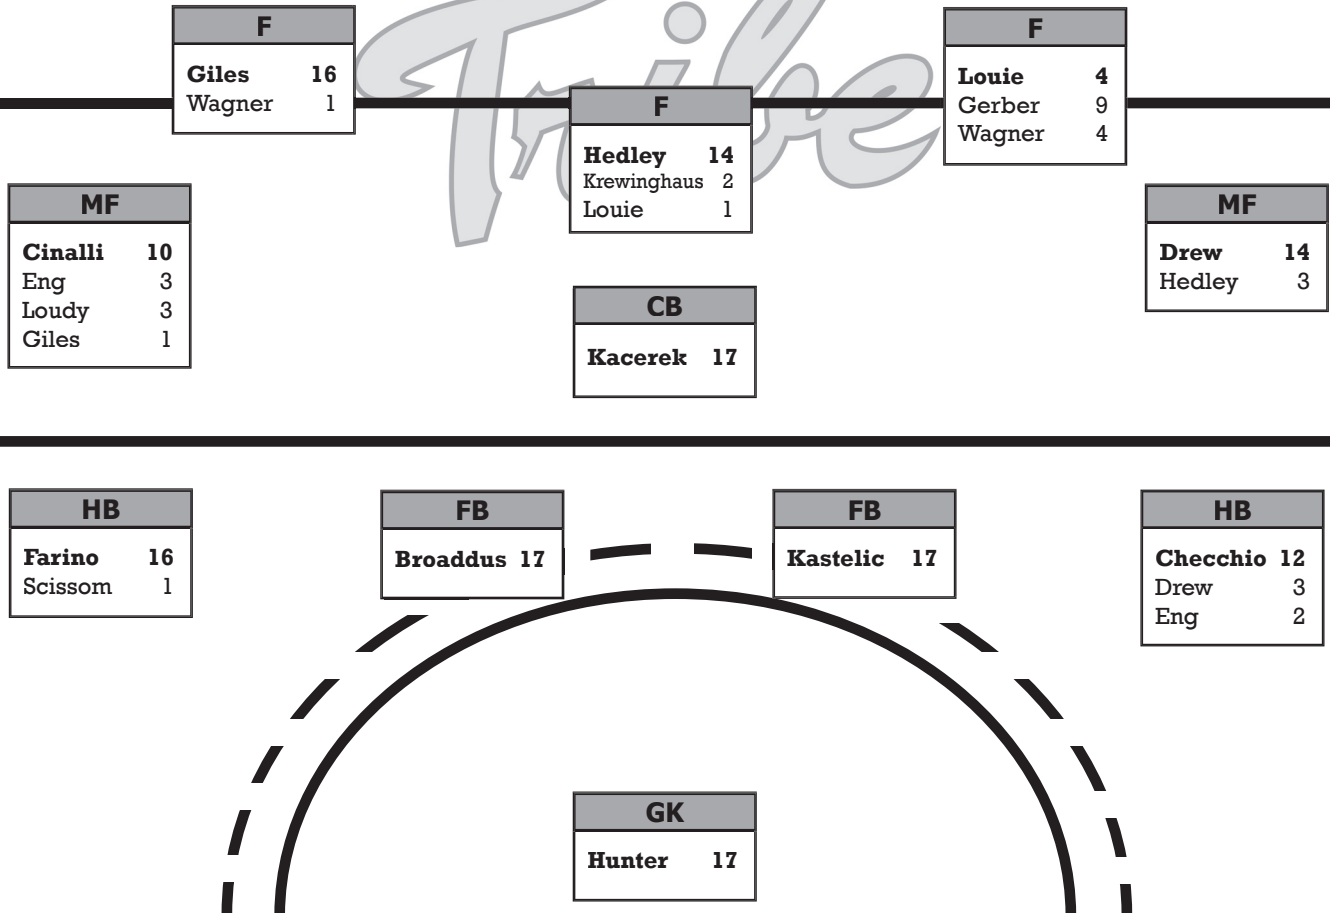

STARTING LINEUP BY POSITION