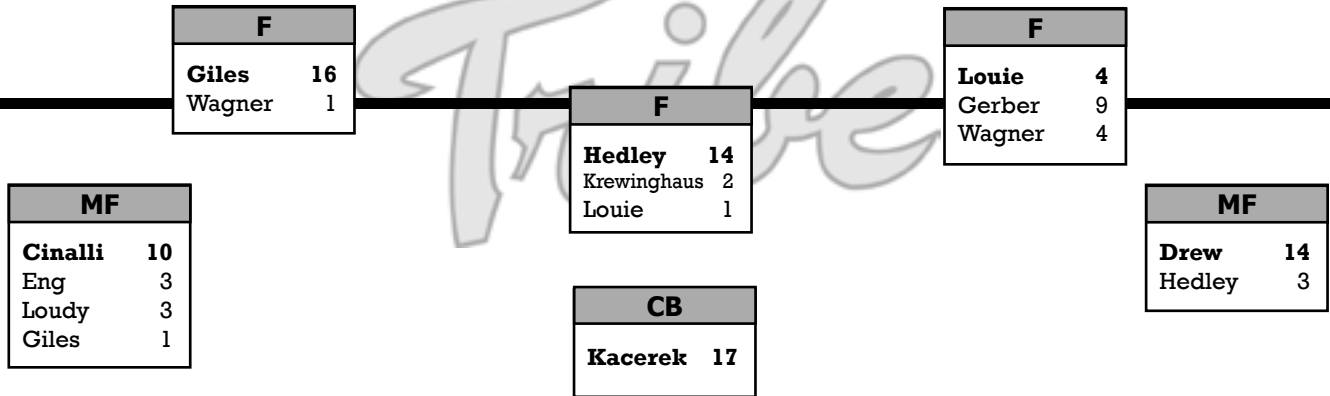

STARTING LINEUP BY POSITION