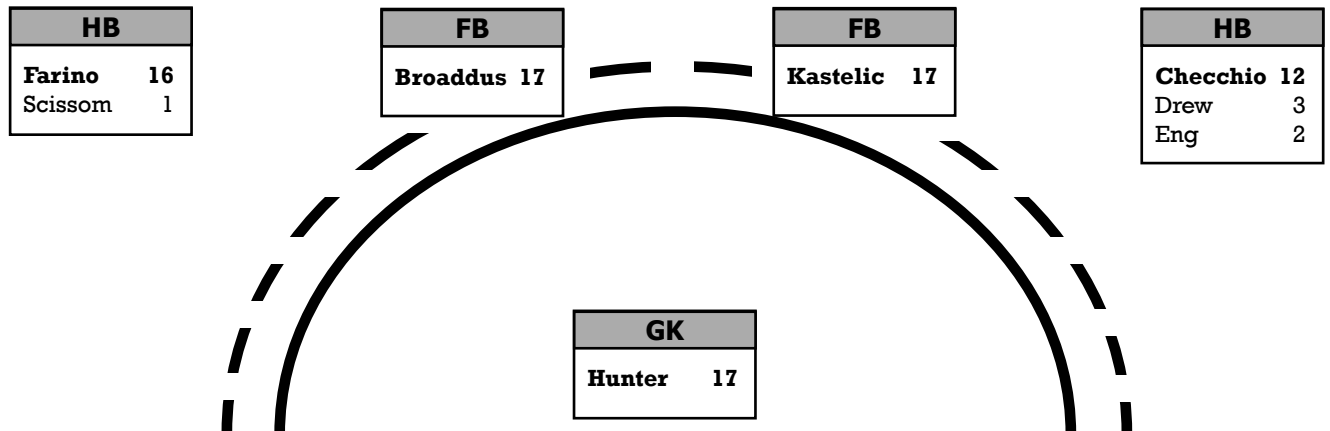

STARTING LINEUP BY POSITION