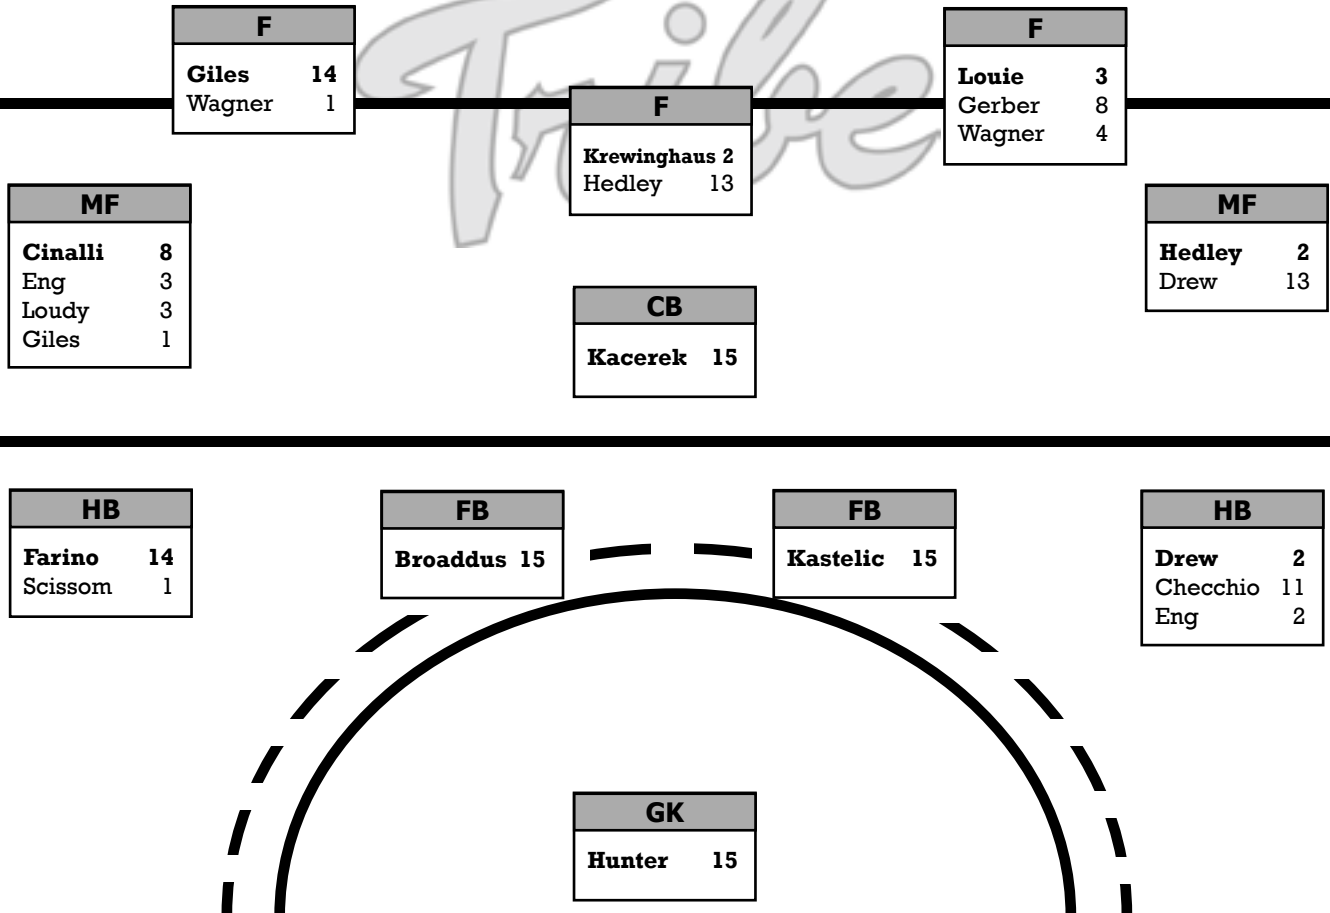

STARTING LINEUP BY POSITION