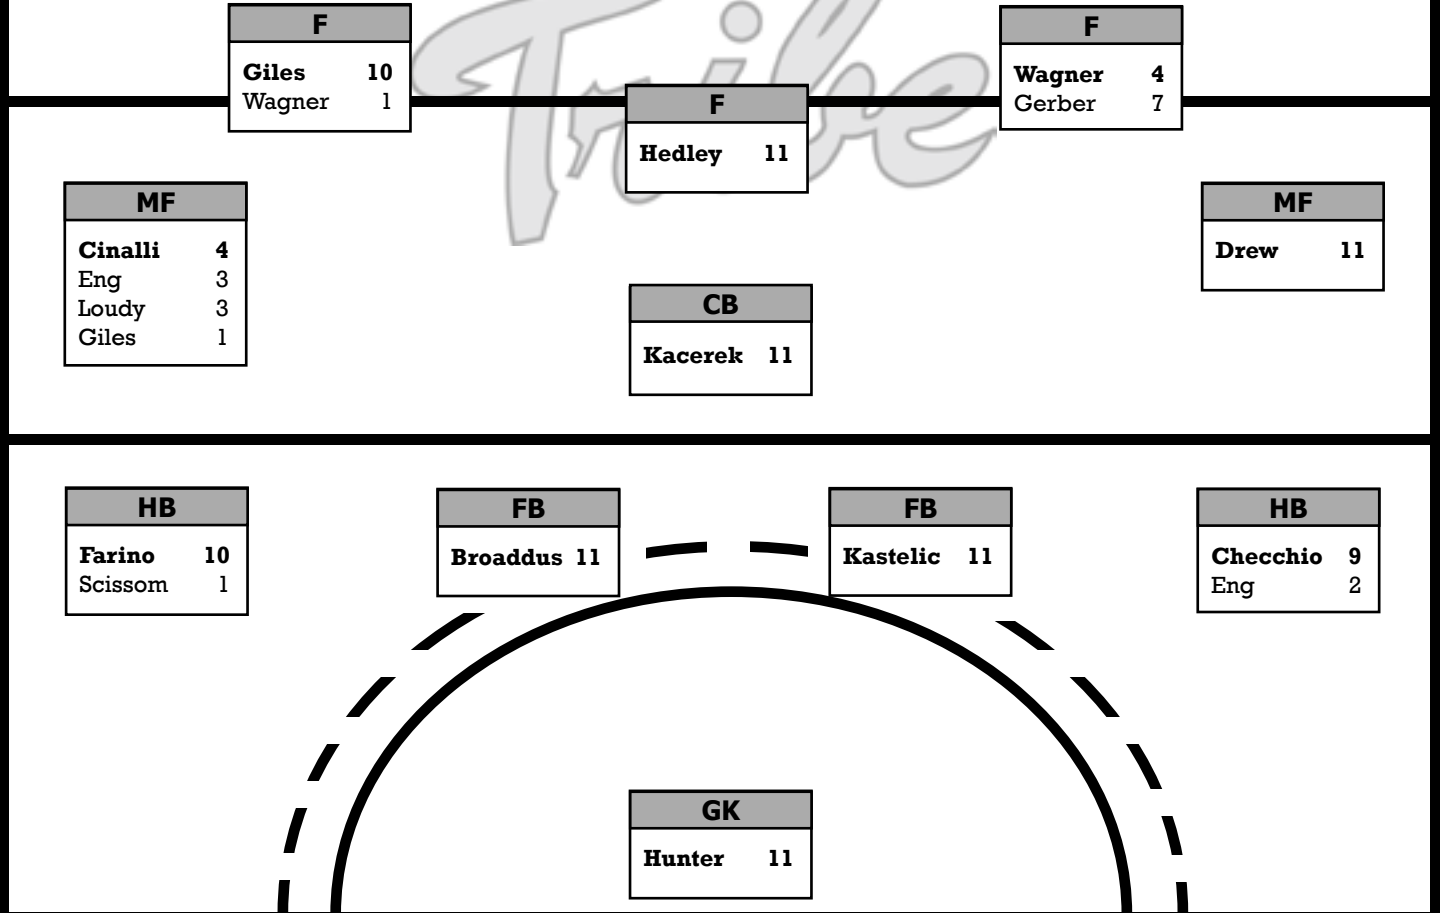

STARTING LINEUP BY GAME

OPPONENT	F	F	F	MF	CB	MF	HB	FB	FB	HB	GK
Lock Haven	Giles	Hedley	Gerber	Eng	Kacerek	Drew	Scissom	Kastelic	Broaddus	Checchio	Hunter
Fairfield	Giles	Hedley	Gerber	Loudy	Kacerek	Drew	Farino	Kastelic	Broaddus	Checchio	Hunter
Duke	Giles	Hedley	Gerber	Loudy	Kacerek	Drew	Farino	Kastelic	Broaddus	Checchio	Hunter
Iowa	Wagner	Hedley	Gerber	Giles	Kacerek	Drew	Farino	Kastelic	Broaddus	Checchio	Hunter
Miami (Ohio)	Giles	Hedley	Gerber	Loudy	Kacerek	Drew	Farino	Kastelic	Broaddus	Checchio	Hunter
Longwood	Giles	Hedley	Gerber	Eng	Kacerek	Drew	Farino	Kastelic	Broaddus	Checchio	Hunter
Virginia	Giles	Hedley	Gerber	Eng	Kacerek	Drew	Farino	Kastelic	Broaddus	Checchio	Hunter
Northeastern	Giles	Hedley	Wagner	Cinalli	Kacerek	Drew	Farino	Kastelic	Broaddus	Eng	Hunter
Radford	Giles	Hedley	Wagner	Cinalli	Kacerek	Drew	Farino	Kastelic	Broaddus	Eng	Hunter
Delaware	Giles	Hedley	Wagner	Cinalli	Kacerek	Drew	Farino	Kastelic	Broaddus	Checchio	Hunter
Towson	Giles	Hedley	Wagner	Cinalli	Kacerek	Drew	Farino	Kastelic	Broaddus	Checchio	Hunter
Drexel											
Hofstra											
North Carolina											
Appalachian St.											
VCU											
James Madison											
Old Dominion											

STARTING LINEUP BY POSITION