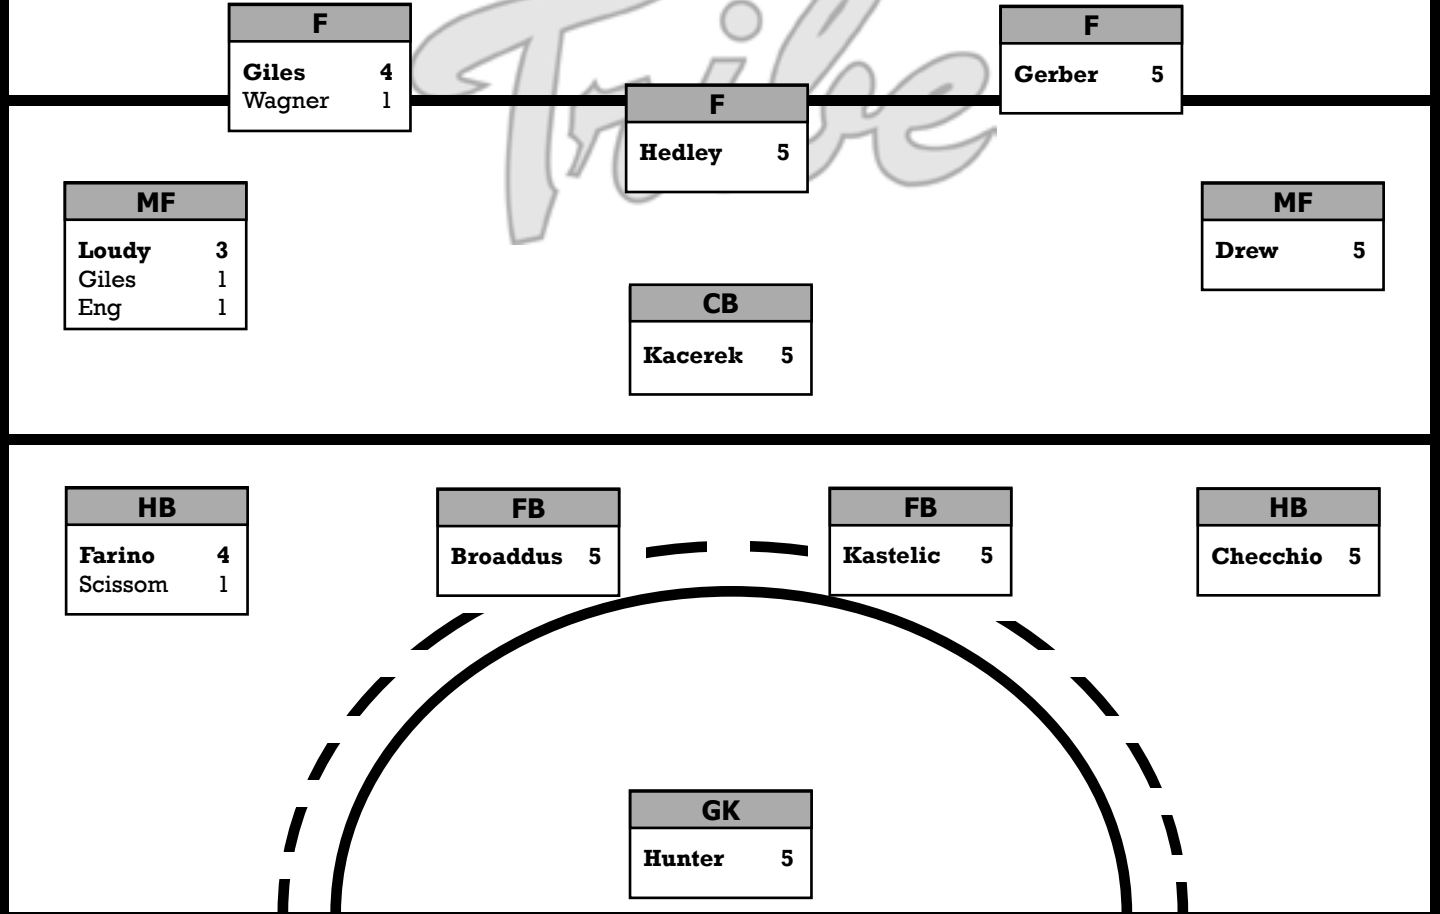

STARTING LINEUP BY GAME

OPPONENT	F	F	F	MF	CB	MF	HB	FB	FB	HB	GK
Lock Haven	Giles	Hedley	Gerber	Eng	Kacerek	Drew	Scissom	Kastelic	Broaddus	Checchio	Hunter
Fairfield	Giles	Hedley	Gerber	Loudy	Kacerek	Drew	Farino	Kastelic	Broaddus	Checchio	Hunter
Duke	Giles	Hedley	Gerber	Loudy	Kacerek	Drew	Farino	Kastelic	Broaddus	Checchio	Hunter
Iowa	Wagner	Hedley	Gerber	Giles	Kacerek	Drew	Farino	Kastelic	Broaddus	Checchio	Hunter
Miami (Ohio)	Giles	Hedley	Gerber	Loudy	Kacerek	Drew	Farino	Kastelic	Broaddus	Checchio	Hunter
Longwood											
Virginia											
Northeastern											
Radford											
Delaware											
Towson											
Drexel											
Hofstra											
North Carolina											
Appalachian St.											
VCU											
James Madison											
Old Dominion											

STARTING LINEUP BY POSITION