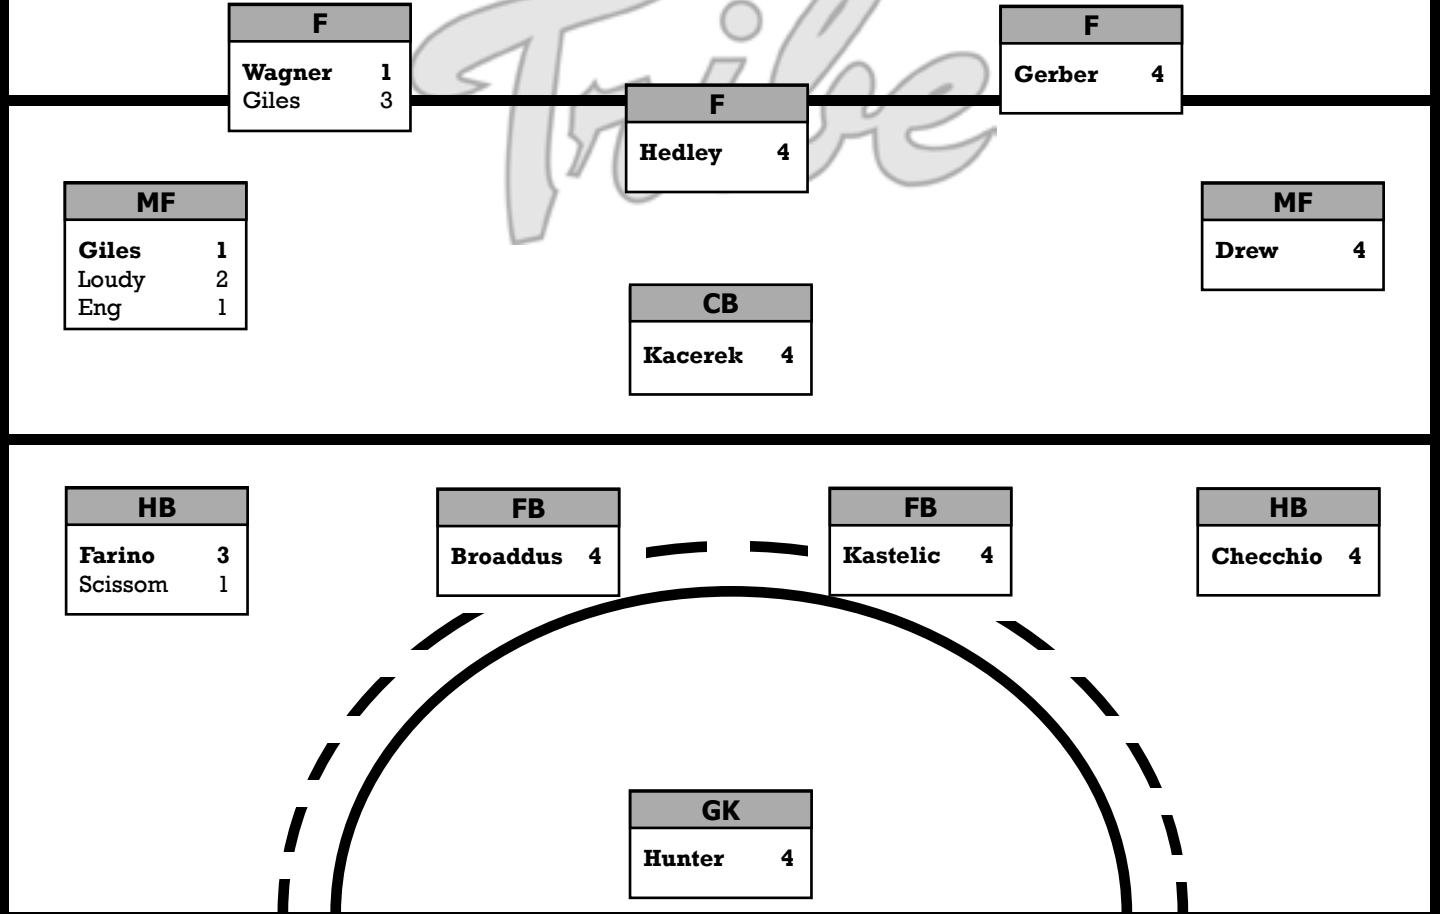

STARTING LINEUP BY GAME

OPPONENT	F	F	F	MF	CB	MF	HB	FB	FB	HB	GK
Lock Haven	Giles	Hedley	Gerber	Eng	Kacerek	Drew	Scissom	Kastelic	Broaddus	Checchio	Hunter
Fairfield	Giles	Hedley	Gerber	Loudy	Kacerek	Drew	Farino	Kastelic	Broaddus	Checchio	Hunter
Duke	Giles	Hedley	Gerber	Loudy	Kacerek	Drew	Farino	Kastelic	Broaddus	Checchio	Hunter
Iowa	Wagner	Hedley	Gerber	Giles	Kacerek	Drew	Farino	Kastelic	Broaddus	Checchio	Hunter
Miami (Ohio)											
Longwood											
Virginia											
Northeastern											
Radford											
Delaware											
Towson											
Drexel											
Hofstra											
North Carolina											
Appalachian St.											
VCU											
James Madison											
Old Dominion											

STARTING LINEUP BY POSITION