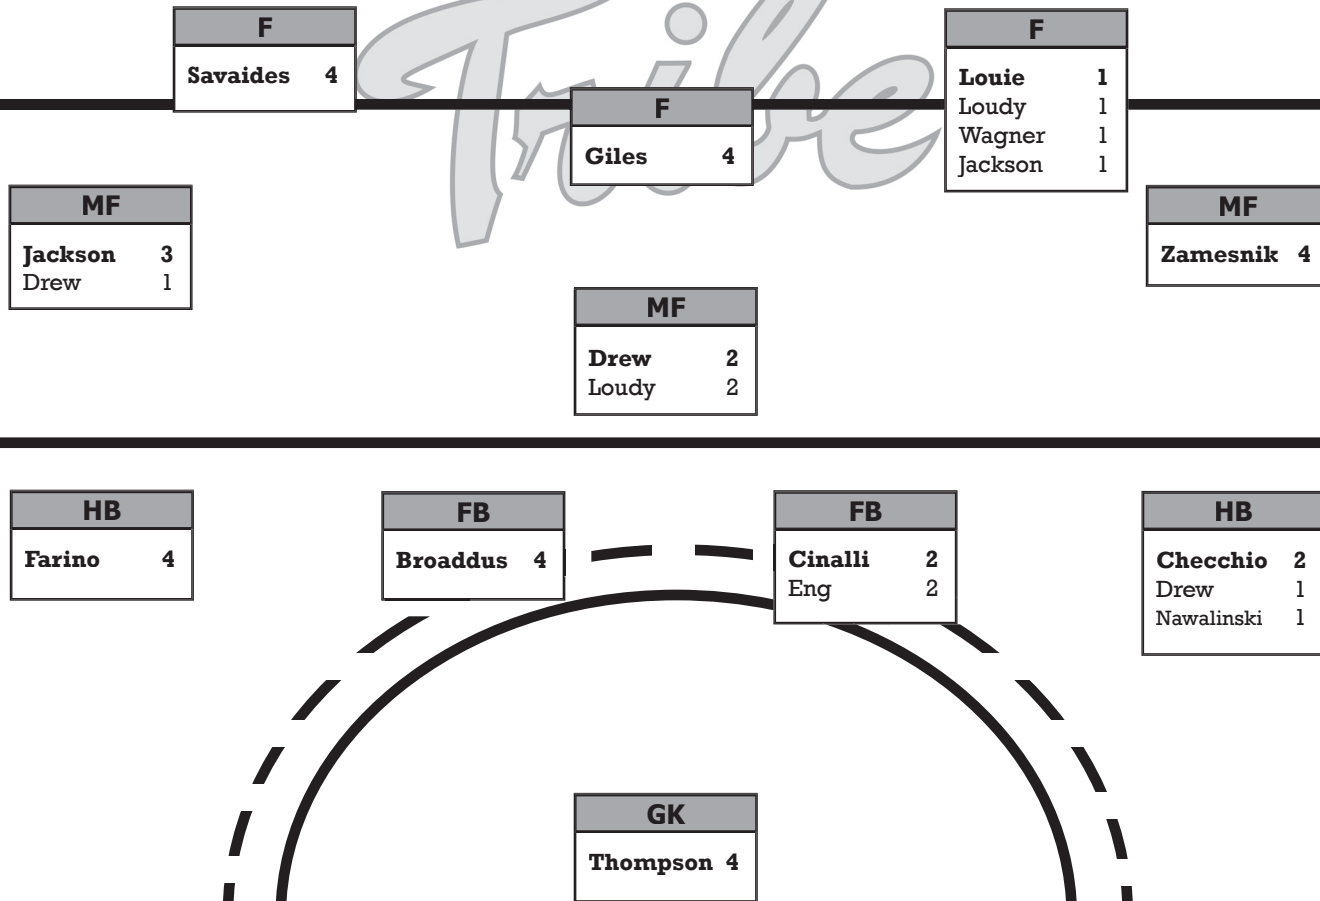

2008 TRIBE FIELD HOCKEY

STARTING LINEUP BY GAME

OPPONENT	F	F	F	MF	MF	MF	HB	FB	FB	HB	GK
Virginia	Savaides	Giles	Jackson	Drew	Loudy	Zamesnik	Farino	Broaddus	Eng	Nawalinski	Thompson
Providence	Savaides	Giles	Wagner	Jackson	Loudy	Zamesnik	Farino	Broaddus	Eng	Drew	Thompson
Columbia	Savaides	Giles	Loudy	Jackson	Drew	Zamesnik	Farino	Broaddus	Cinalli	Checchio	Thompson
Princeton	Savaides	Giles	Louie	Jackson	Drew	Zamesnik	Farino	Broaddus	Cinalli	Checchio	Thompson
Penn											
St. Joseph's											
Richmond											
Northeastern											
Vermont											
Delaware											
Towson											
Drexel											
Hofstra											
Duke											
Rutgers											
VCU											
James Madison											
Longwood											
Old Dominion											

STARTING LINEUP BY POSITION