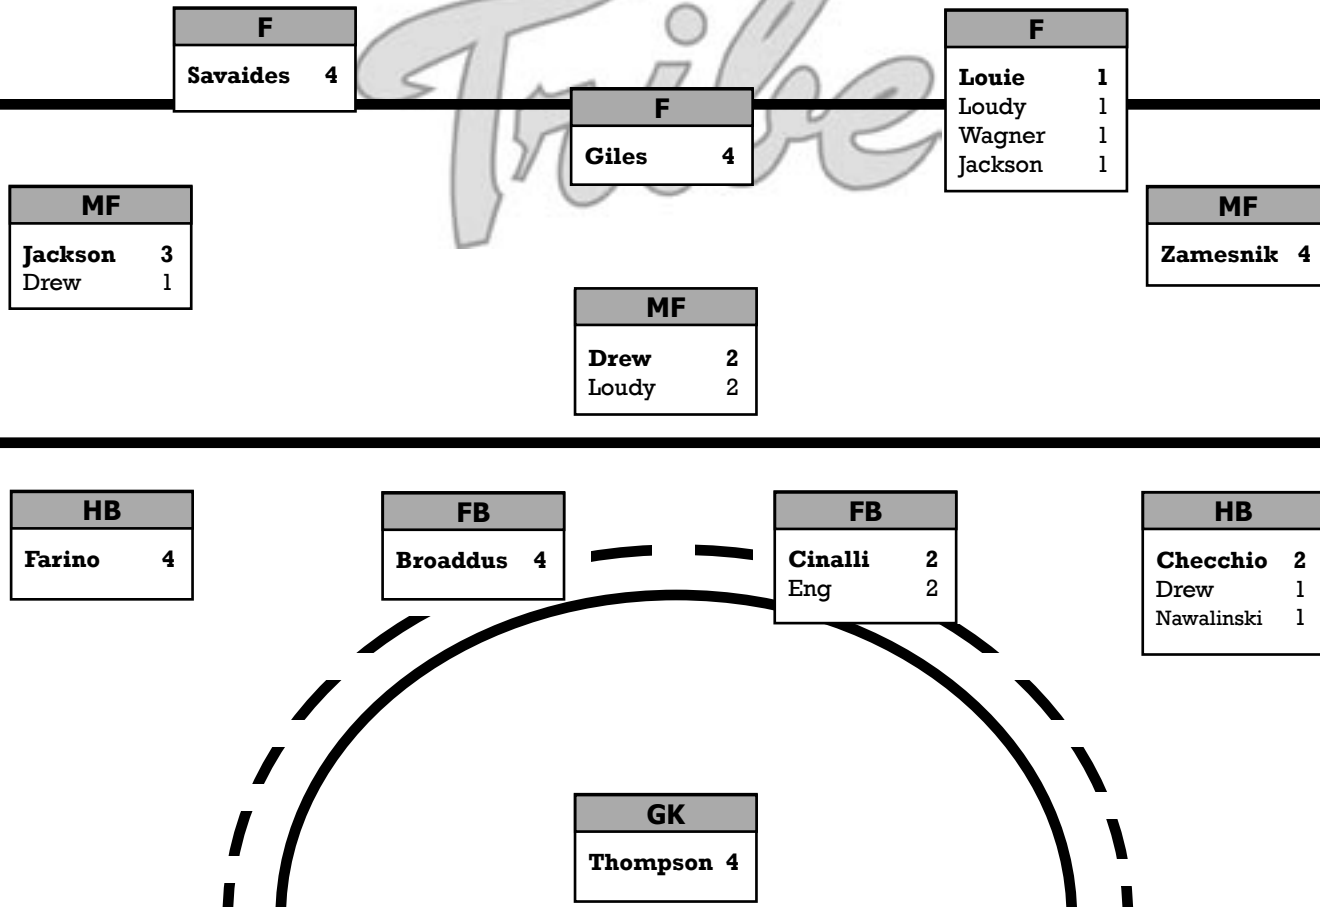

2008 TRIBE FIELD HOCKEY

STARTING LINEUP BY GAME

OPPONENT	F	F	F	MF	MF	MF	HB	FB	FB	HB	GK
Virginia	Savaides	Giles	Jackson	Drew	Loudy	Zamesnik	Farino	Broaddus	Eng	Nawalinski	Thompson
Providence	Savaides	Giles	Wagner	Jackson	Loudy	Zamesnik	Farino	Broaddus	Eng	Drew	Thompson
Columbia	Savaides	Giles	Loudy	Jackson	Drew	Zamesnik	Farino	Broaddus	Cinalli	Checchio	Thompson
Princeton	Savaides	Giles	Louie	Jackson	Drew	Zamesnik	Farino	Broaddus	Cinalli	Checchio	Thompson
Penn											
St. Joseph's											
Richmond											
Northeastern											
Vermont											
Delaware											
Towson											
Drexel											
Hofstra											
Duke											
Rutgers											
VCU											
James Madison											
Longwood											
Old Dominion											

STARTING LINEUP BY POSITION