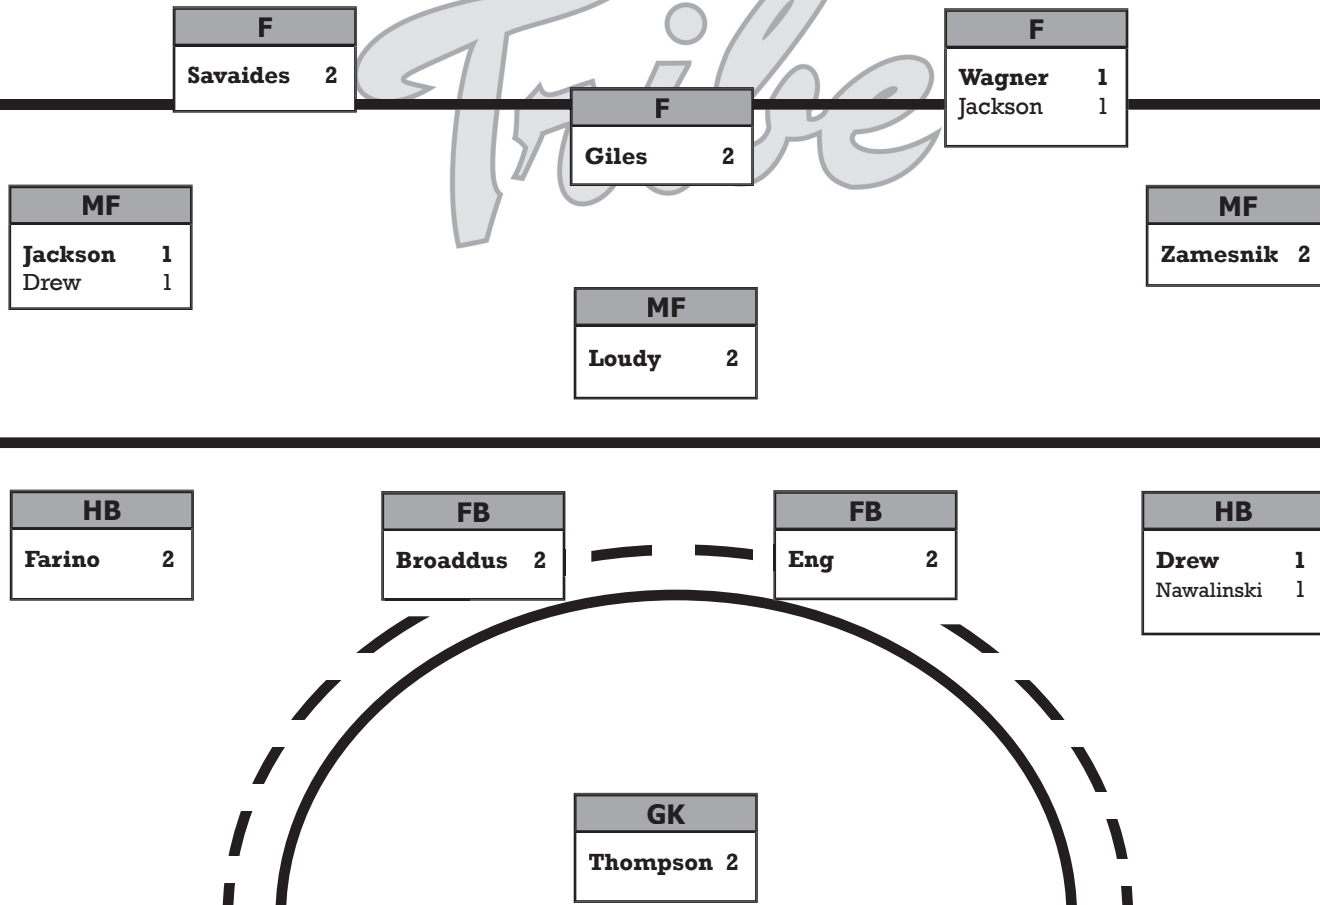

2008 TRIBE FIELD HOCKEY

STARTING LINEUP BY GAME

OPPONENT	F	F	F	MF	MF	MF	HB	FB	FB	HB	GK
Virginia	Savaides	Giles	Jackson	Drew	Loudy	Zamesnik	Farino	Broaddus	Eng	Nawalinski	Thompson
Providence	Savaides	Giles	Wagner	Jackson	Loudy	Zamesnik	Farino	Broaddus	Eng	Drew	Thompson
Columbia											
Princeton											
Penn											
St. Joseph's											
Richmond											
Northeastern											
Vermont											
Delaware											
Towson											
Drexel											
Hofstra											
Duke											
Rutgers											
VCU											
James Madison											
Longwood											
Old Dominion											

STARTING LINEUP BY POSITION