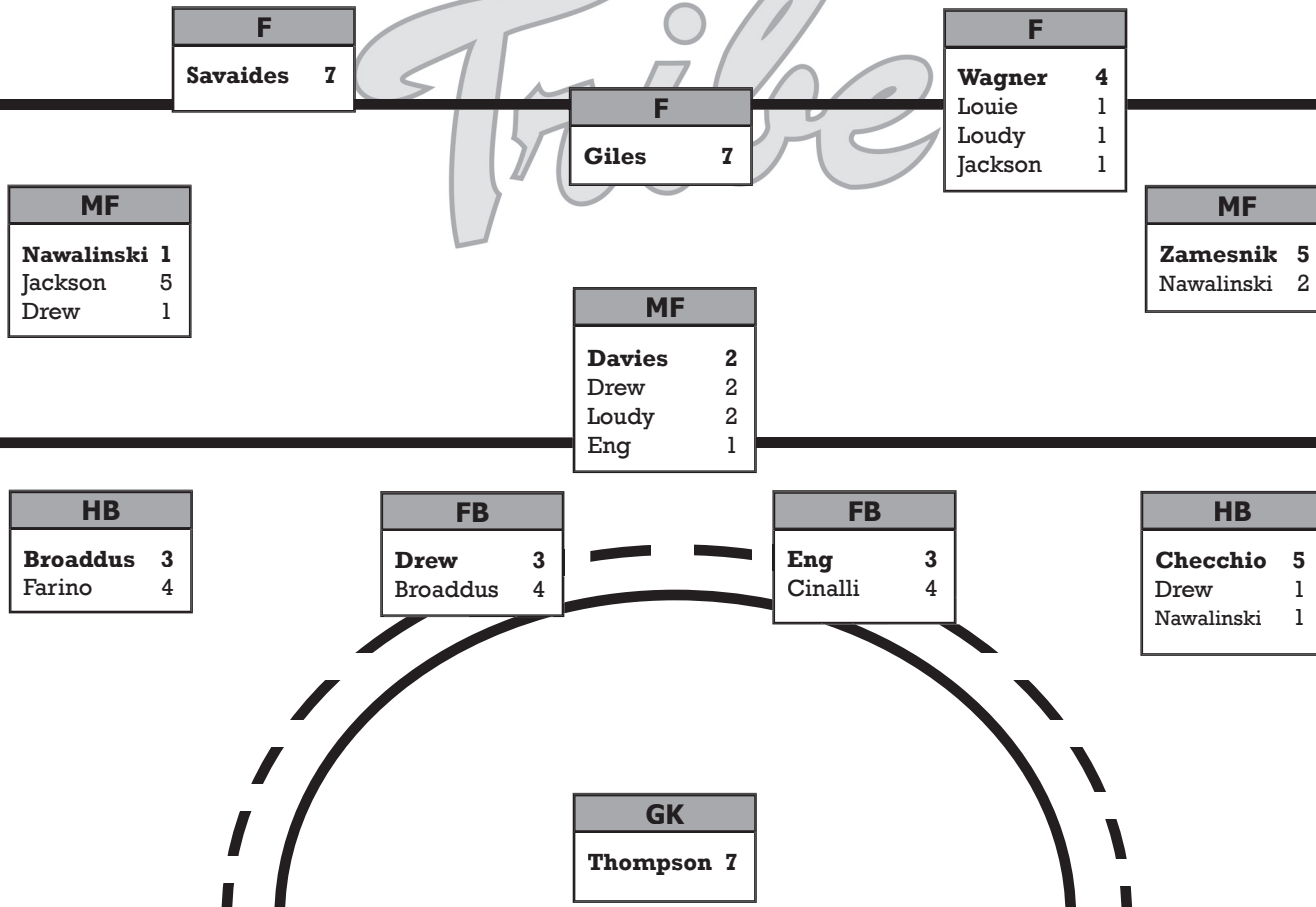

2008 TRIBE FIELD HOCKEY

STARTING LINEUP BY GAME

OPPONENT	F	F	F	MF	MF	MF	HB	FB	FB	HB	GK
Virginia	Savaides	Giles	Jackson	Drew	Loudy	Zamesnik	Farino	Broaddus	Eng	Nawalinski	Thompson
Providence	Savaides	Giles	Wagner	Jackson	Loudy	Zamesnik	Farino	Broaddus	Eng	Drew	Thompson
Columbia	Savaides	Giles	Loudy	Jackson	Drew	Zamesnik	Farino	Broaddus	Cinalli	Checchio	Thompson
Princeton	Savaides	Giles	Louie	Jackson	Drew	Zamesnik	Farino	Broaddus	Cinalli	Checchio	Thompson
Penn	Savaides	Giles	Wagner	Jackson	Eng	Nawalinski	Broaddus	Drew	Cinalli	Checchio	Thompson
St. Joseph's	Savaides	Giles	Wagner	Jackson	Davies	Nawalinski	Broaddus	Drew	Cinalli	Checchio	Thompson
Richmond	Savaides	Giles	Wagner	Nawalinski	Davies	Zamesnik	Broaddus	Drew	Eng	Checchio	Thompson
Northeastern											
Vermont											
Delaware											
Towson											
Drexel											
Hofstra											
Duke											
Rutgers											
VCU											
James Madison											
Longwood											
Old Dominion											

STARTING LINEUP BY POSITION