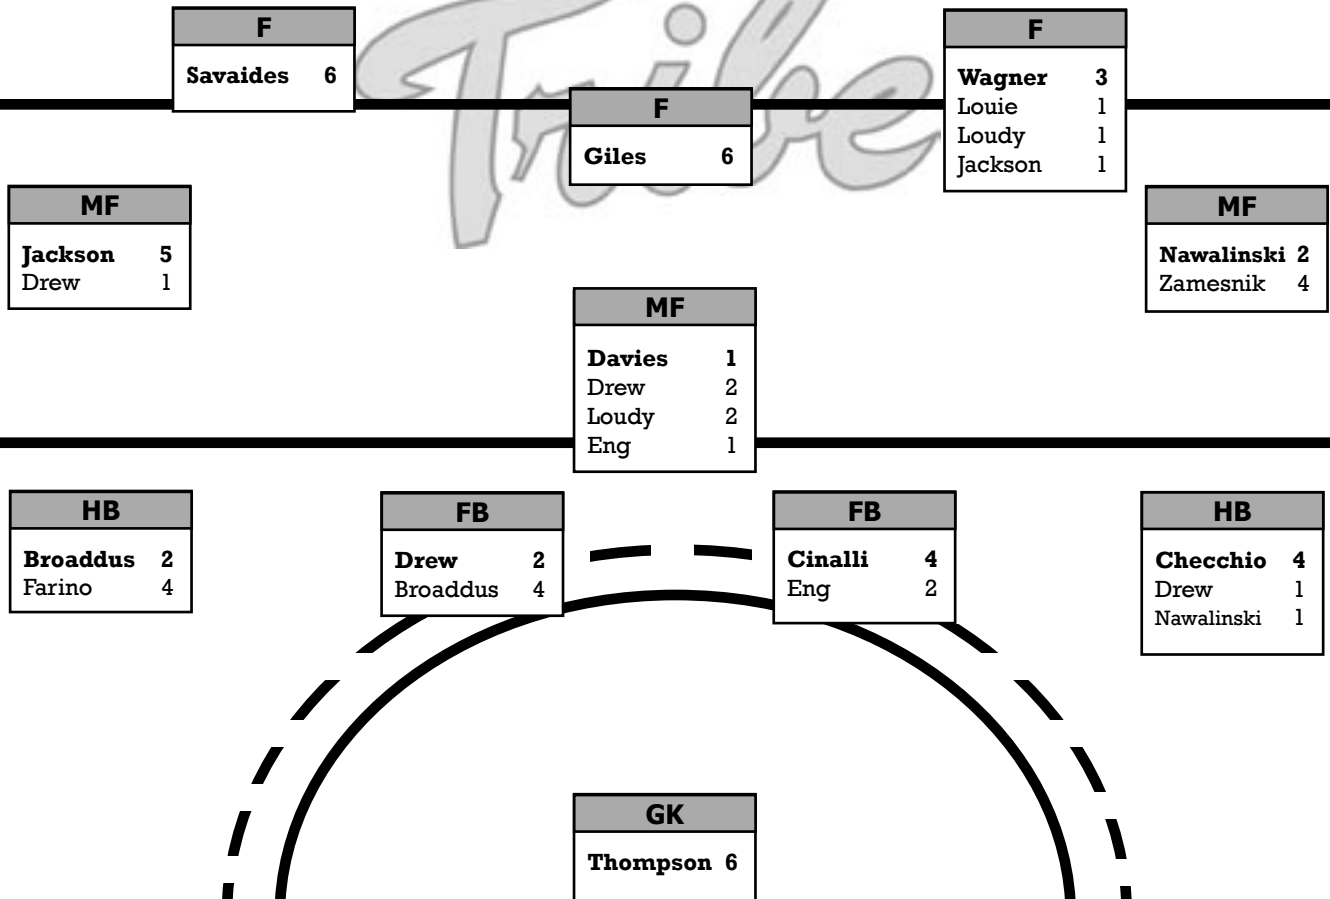

2008 TRIBE FIELD HOCKEY

STARTING LINEUP BY GAME

OPPONENT	F	F	F	MF	MF	MF	HB	FB	FB	HB	GK
Virginia	Savaides	Giles	Jackson	Drew	Loudy	Zamesnik	Farino	Broaddus	Eng	Nawalinski	Thompson
Providence	Savaides	Giles	Wagner	Jackson	Loudy	Zamesnik	Farino	Broaddus	Eng	Drew	Thompson
Columbia	Savaides	Giles	Loudy	Jackson	Drew	Zamesnik	Farino	Broaddus	Cinalli	Checchio	Thompson
Princeton	Savaides	Giles	Louie	Jackson	Drew	Zamesnik	Farino	Broaddus	Cinalli	Checchio	Thompson
Penn	Savaides	Giles	Wagner	Jackson	Eng	Nawalinski	Broaddus	Drew	Cinalli	Checchio	Thompson
St. Joseph's	Savaides	Giles	Wagner	Jackson	Davies	Nawalinski	Broaddus	Drew	Cinalli	Checchio	Thompson
Richmond											
Northeastern											
Vermont											
Delaware											
Towson											
Drexel											
Hofstra											
Duke											
Rutgers											
VCU											
James Madison											
Longwood											
Old Dominion											

STARTING LINEUP BY POSITION