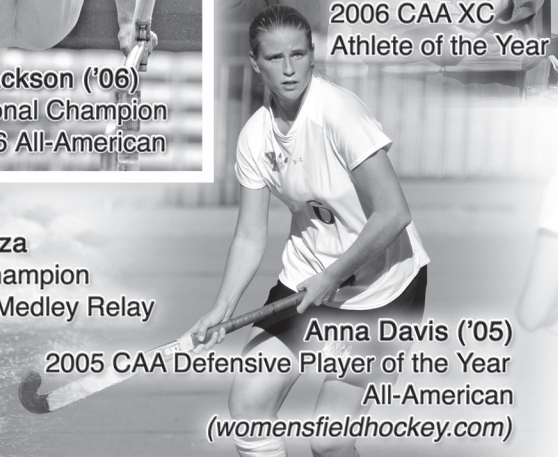

**Ramon Jackson ('06)**  
2004 National Champion  
2005, 2006 All-American

**Ian Fitzgerald**  
2006 CAA XC  
Athlete of the Year

**Whitney Pezza**  
2006 CAA Champion  
200 Fly, 400 Medley Relay

**Anna Davis ('05)**  
2005 CAA Defensive Player of the Year  
All-American  
(womensfieldhockey.com)