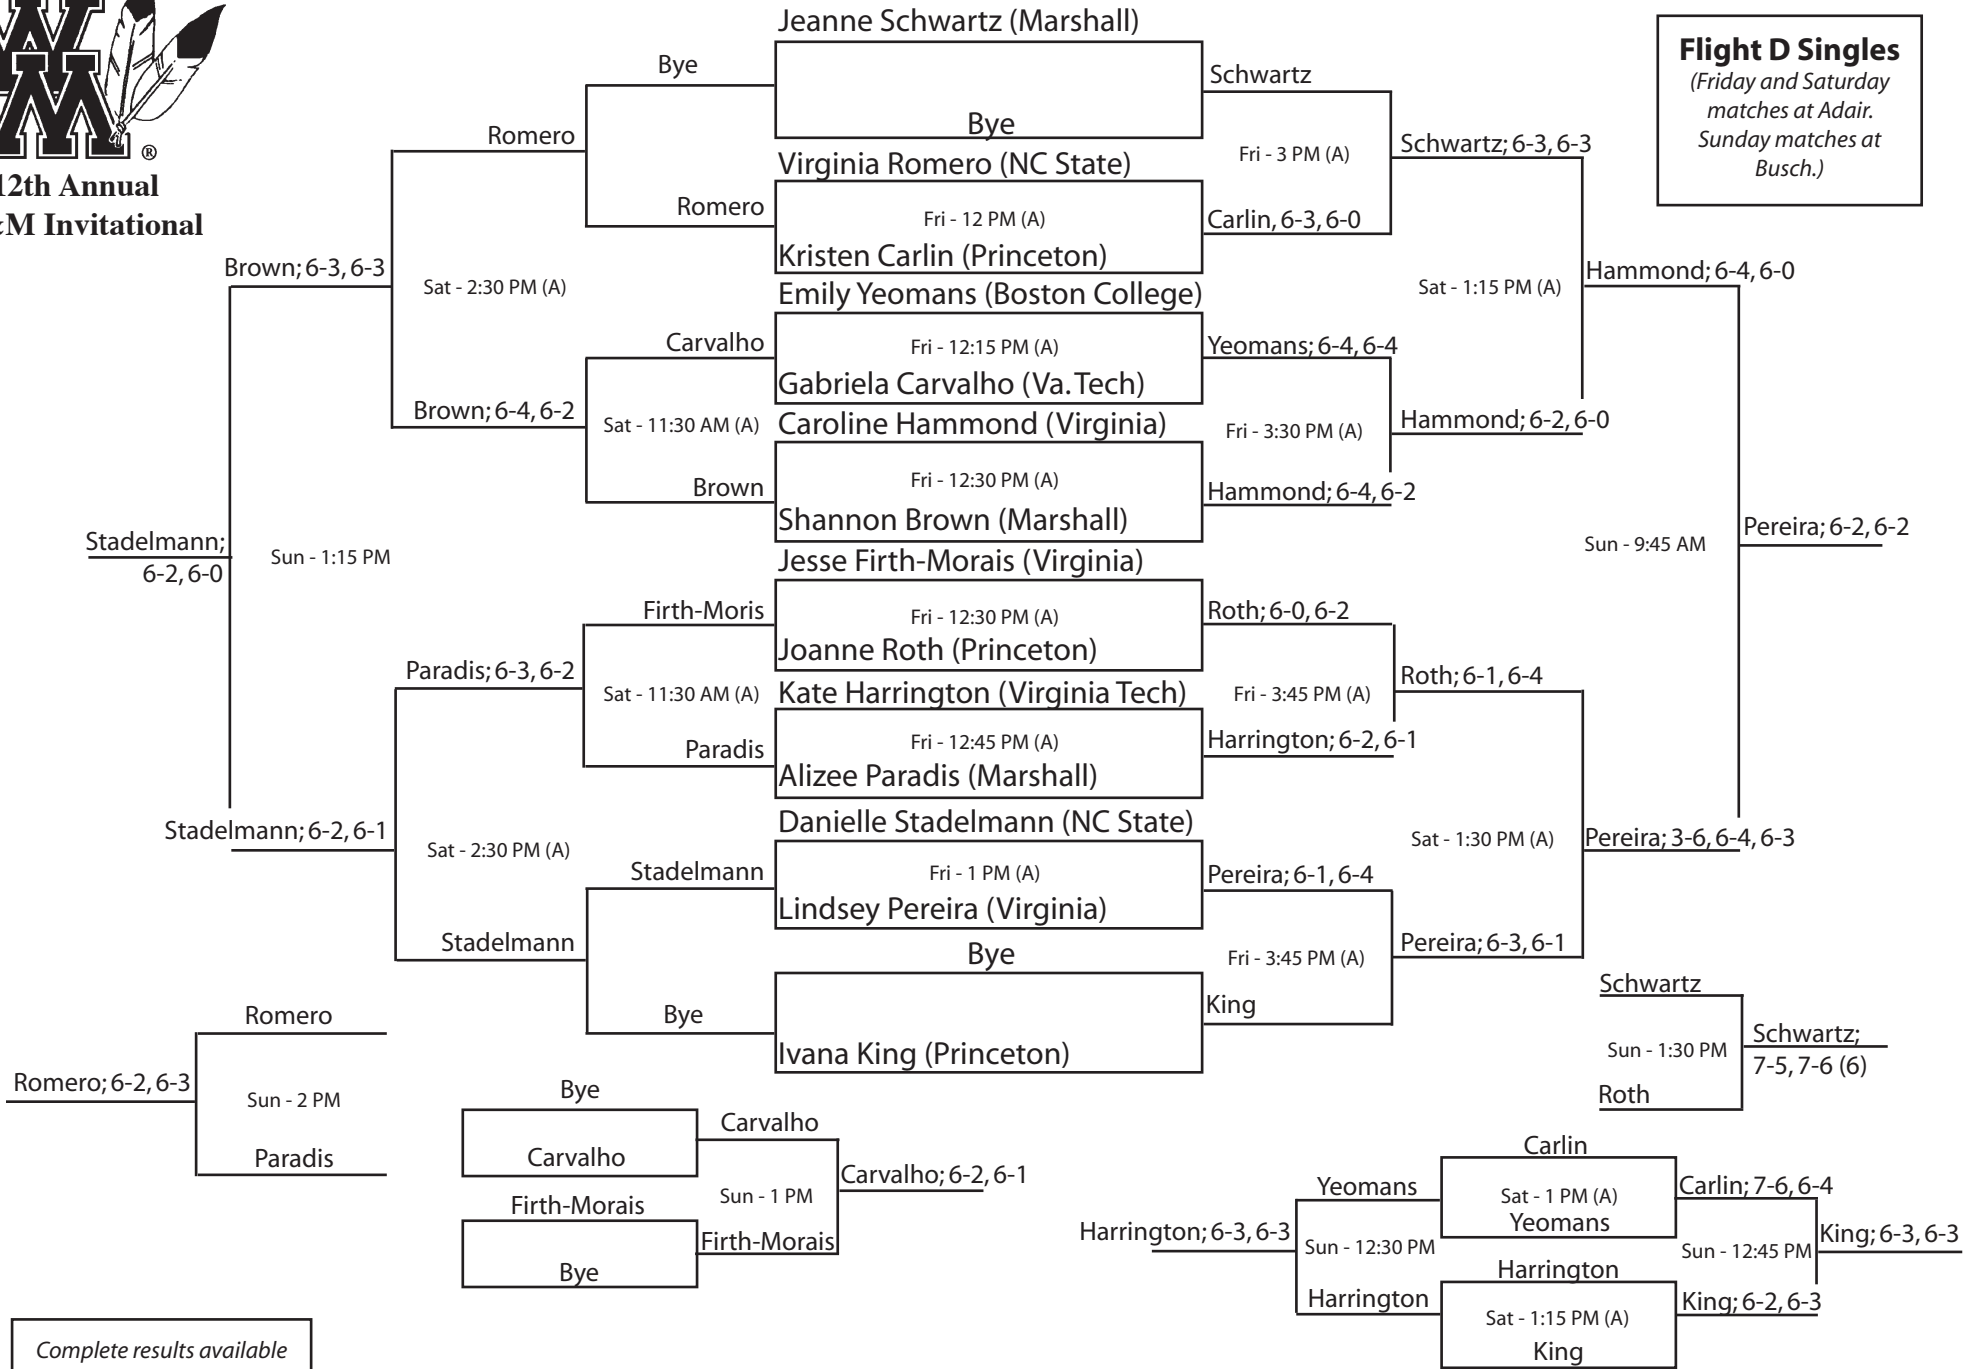

**12th Annual
W&M Invitational**

Flight D Singles
*(Friday and Saturday
matches at Adair.
Sunday matches at
Busch.)*

Complete results available
at the end of each day at:
www.TribeAthletics.com