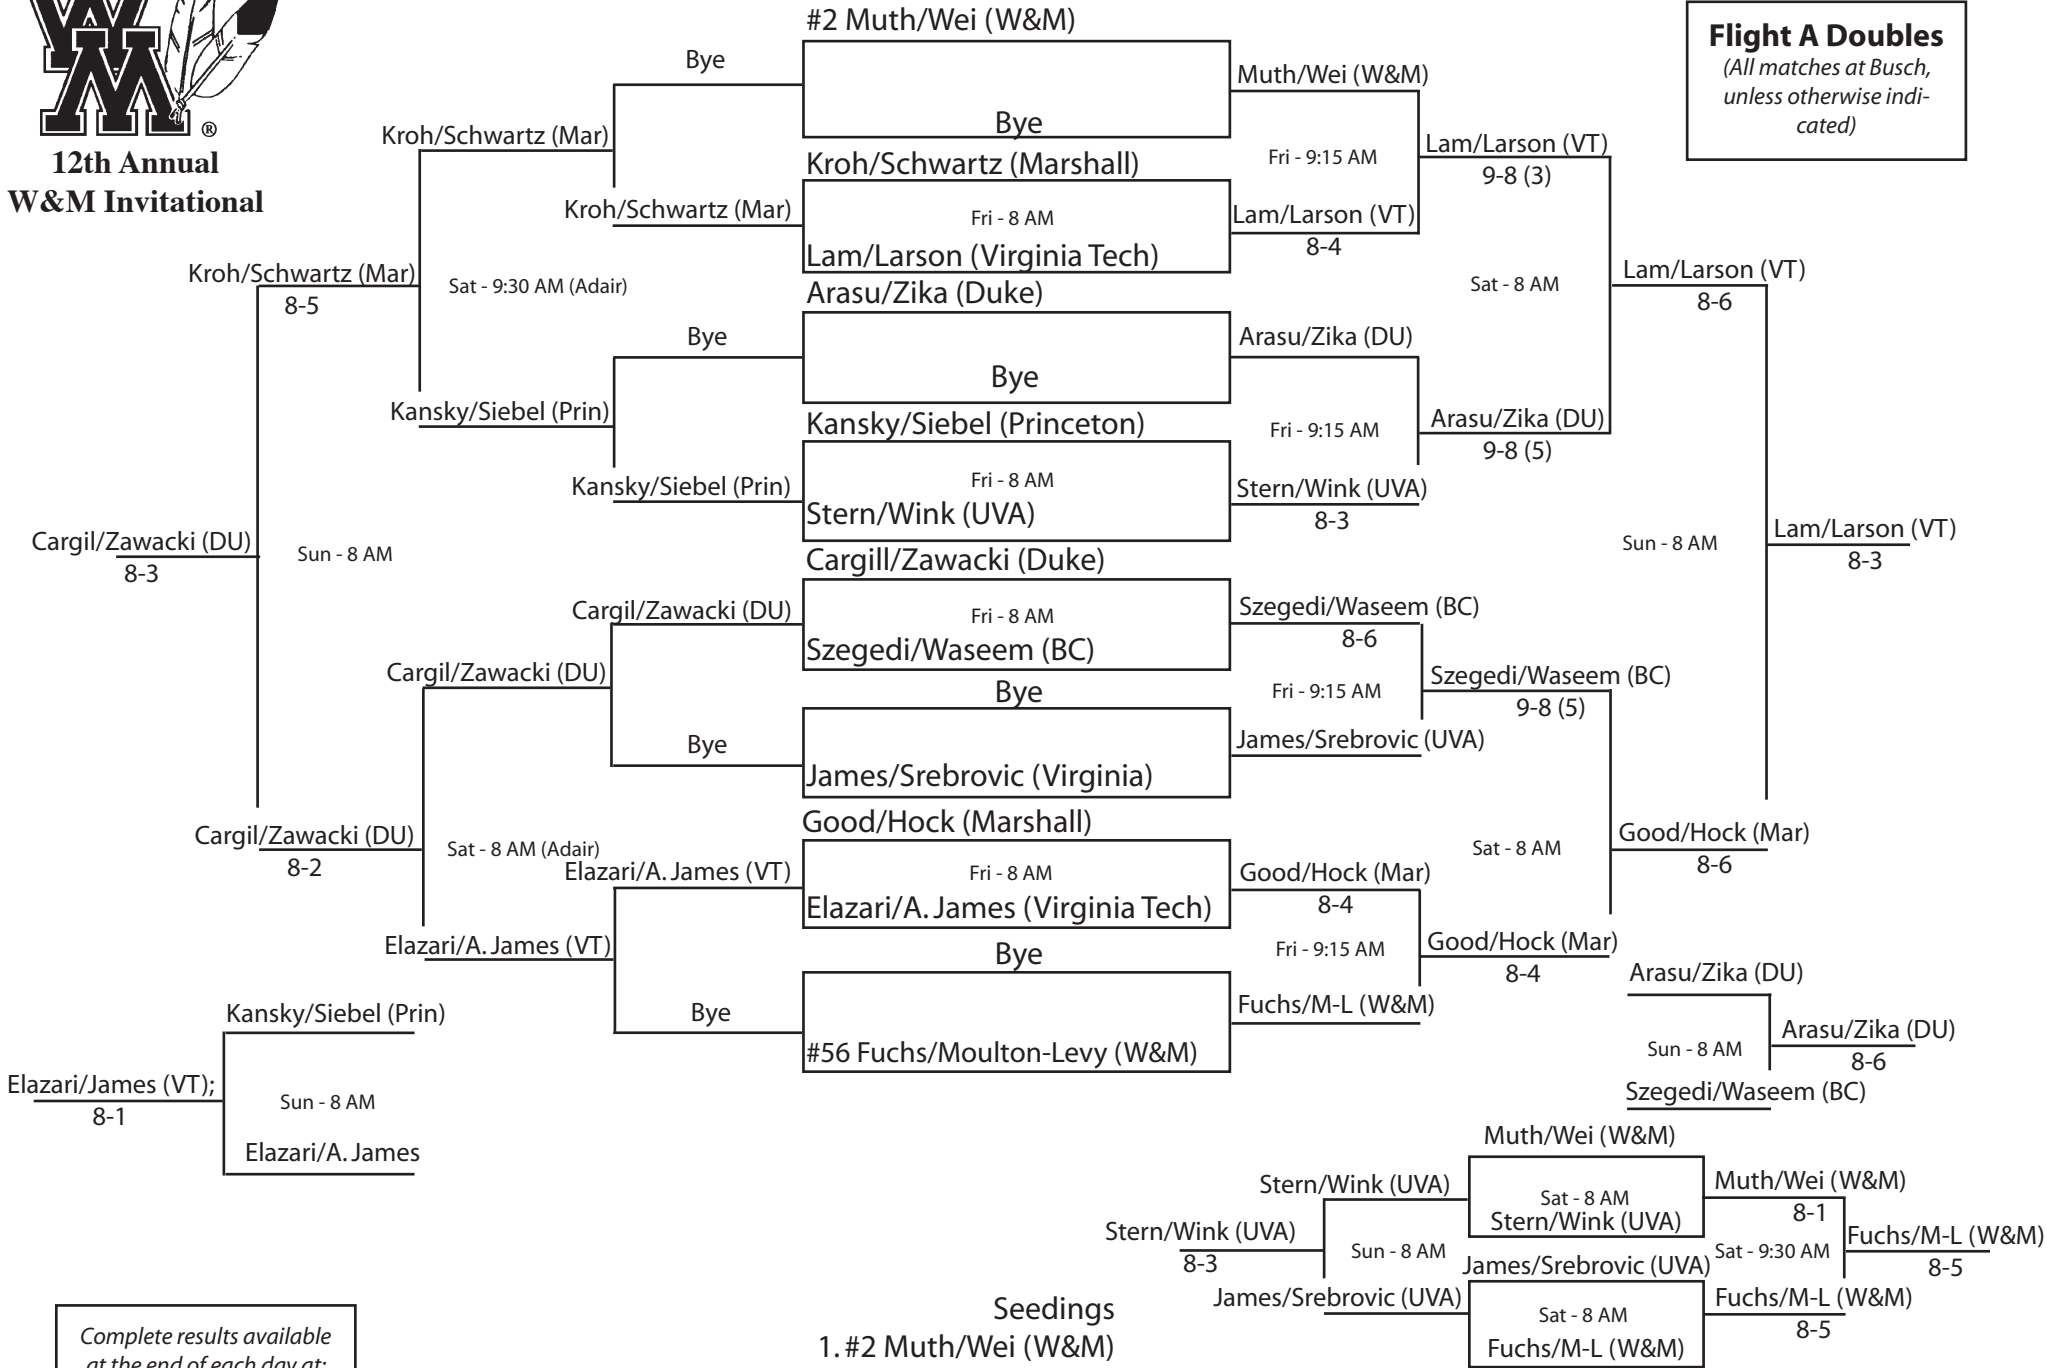

Flight C Singles
(Friday and Saturday
matches at Adair.
Sunday matches at
Busch.)

Seedings

1. Lauren Archer (Duke)
2. Lori Stern (Virginia)
3. Parker Goyer (Duke)
4. Lingda Yang (W&M)

Complete results available
at the end of each day at:
www.TribeAthletics.com

Stern; 7-6 (1), 6-4

did not play

**12th Annual
W&M Invitational**

Flight D Singles
*(Friday and Saturday
matches at Adair.
Sunday matches at
Busch.)*

Complete results available
at the end of each day at:
www.TribeAthletics.com

**12th Annual
W&M Invitational**

Flight A Doubles
*(All matches at Busch,
unless otherwise indi-
cated)*

Complete results available
at the end of each day at:
www.TribeAthletics.com

**12th Annual
W&M Invitational**

Flight B Doubles
*(All matches at Busch,
unless otherwise indicated)*

Seedings

1. Deltour/Goyer (Duke)
2. Del Priore/Pereira (Virginia)
3. de Guzman/Sherbakov (W&M)

Complete results available
at the end of each day at:
www.TribeAthletics.com