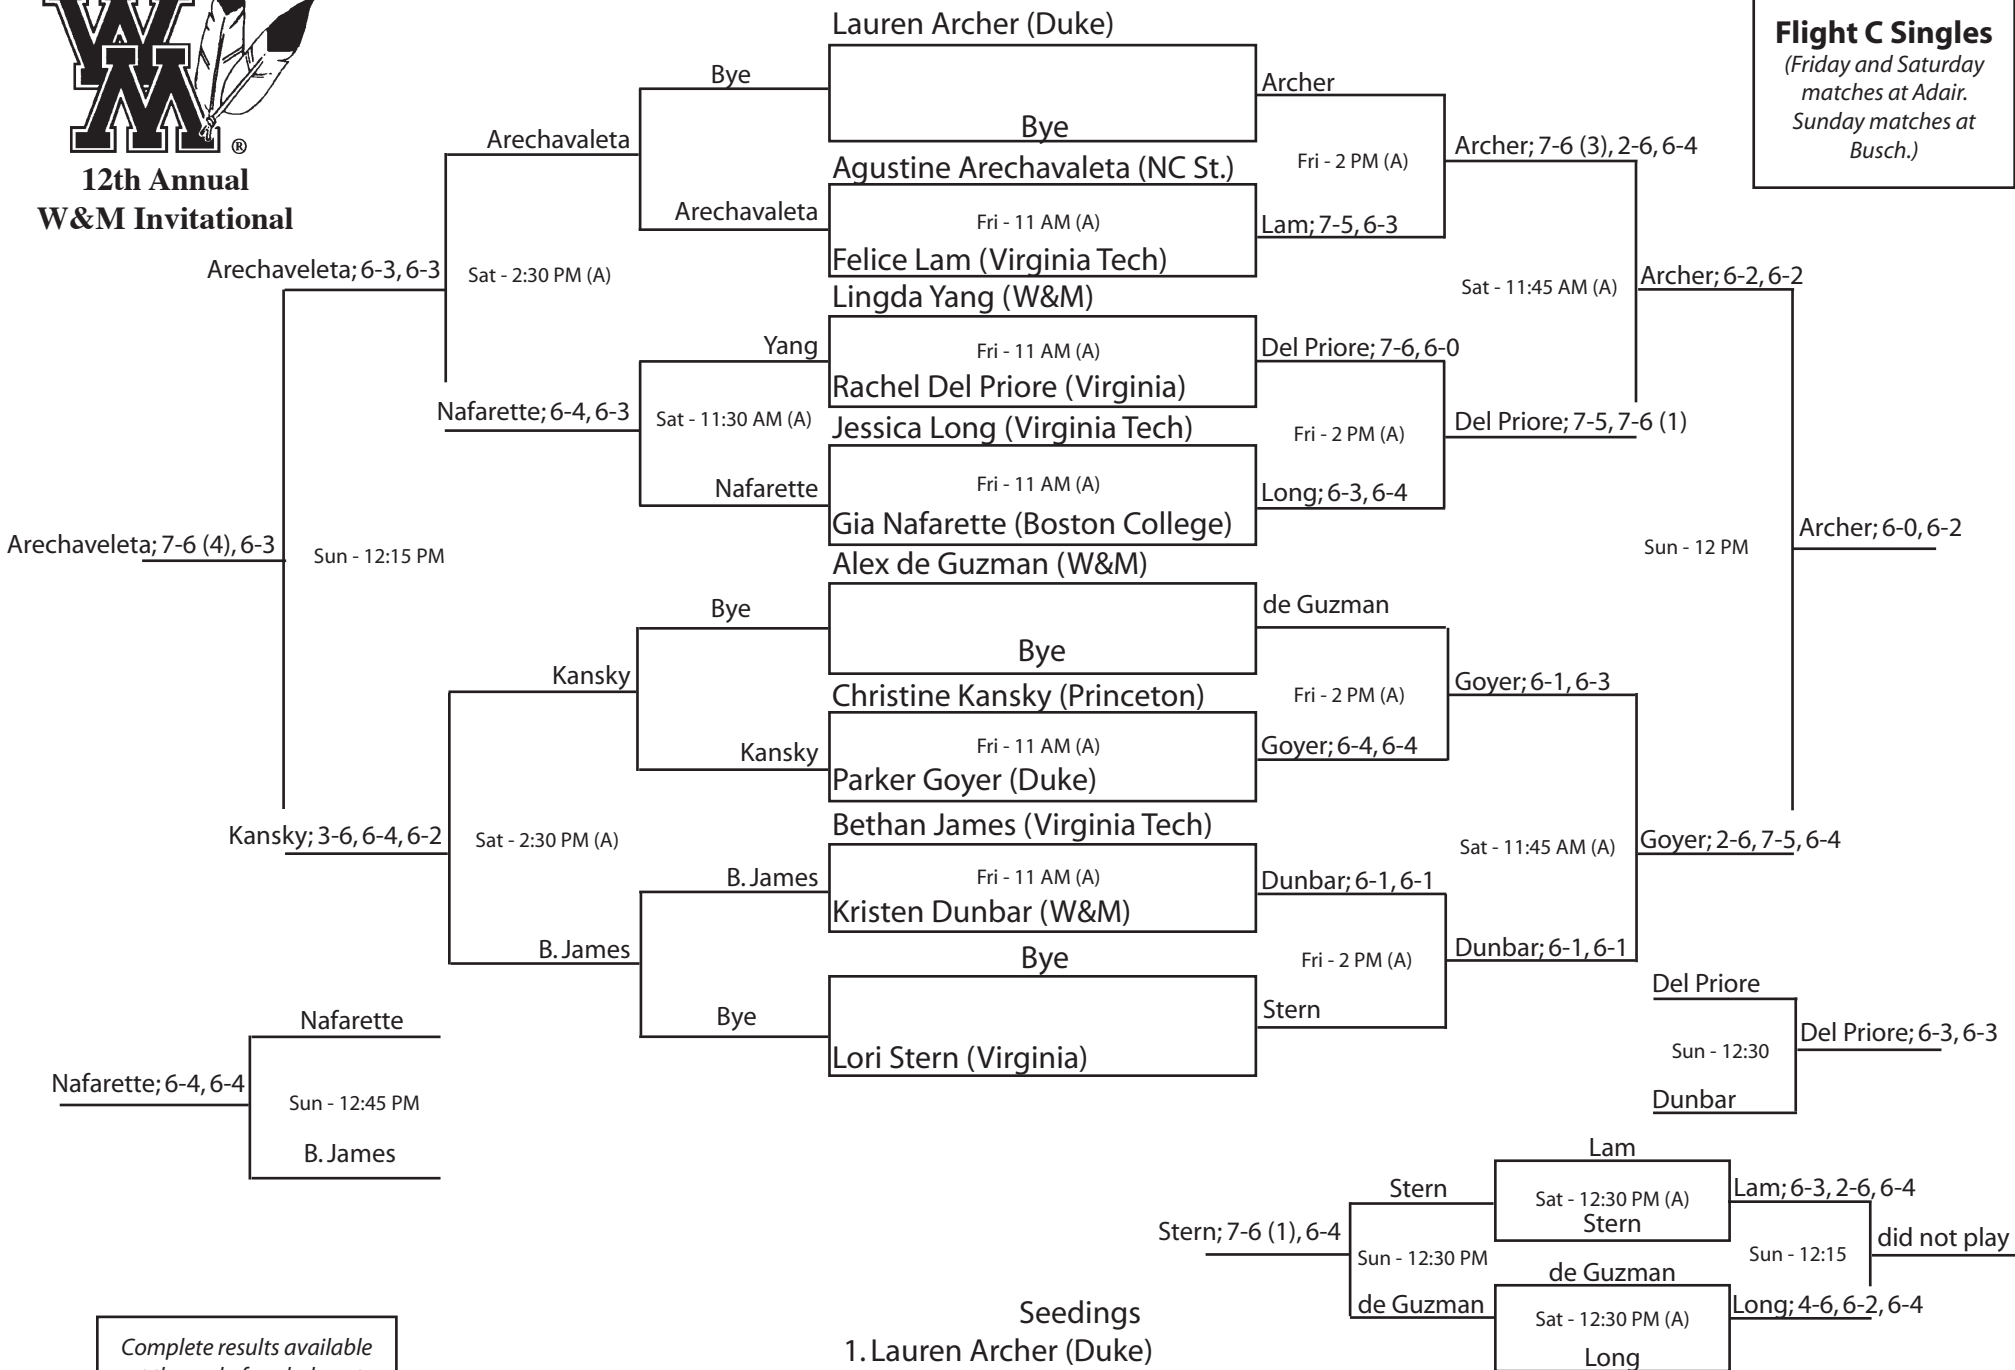

**12th Annual
W&M Invitational**

Flight A Singles
*(All matches played at
Busch Courts)*

Complete results available
at the end of each day at:
www.TribeAthletics.com

**12th Annual
W&M Invitational**

Flight B Singles
*(All matches played at
Busch Courts)*

Complete results available
at the end of each day at:
www.TribeAthletics.com

- Seedings**
- #82 Lena Sherbakov (W&M)
 - #96 Saras Arasu (Duke)
 - #109 Amy Wei (W&M)
 - Kristen James (Virginia)

**12th Annual
W&M Invitational**

Flight C Singles
(Friday and Saturday
matches at Adair.
Sunday matches at
Busch.)

Seedings

1. Lauren Archer (Duke)
2. Lori Stern (Virginia)
3. Parker Goyer (Duke)
4. Lingda Yang (W&M)

Complete results available
at the end of each day at:
www.TribeAthletics.com

Flight B Doubles
*(All matches at Busch,
unless otherwise indicated)*

Seedings

1. Deltour/Goyer (Duke)
2. Del Priore/Pereira (Virginia)
3. de Guzman/Sherbakov (W&M)

Complete results available
at the end of each day at:
www.TribeAthletics.com