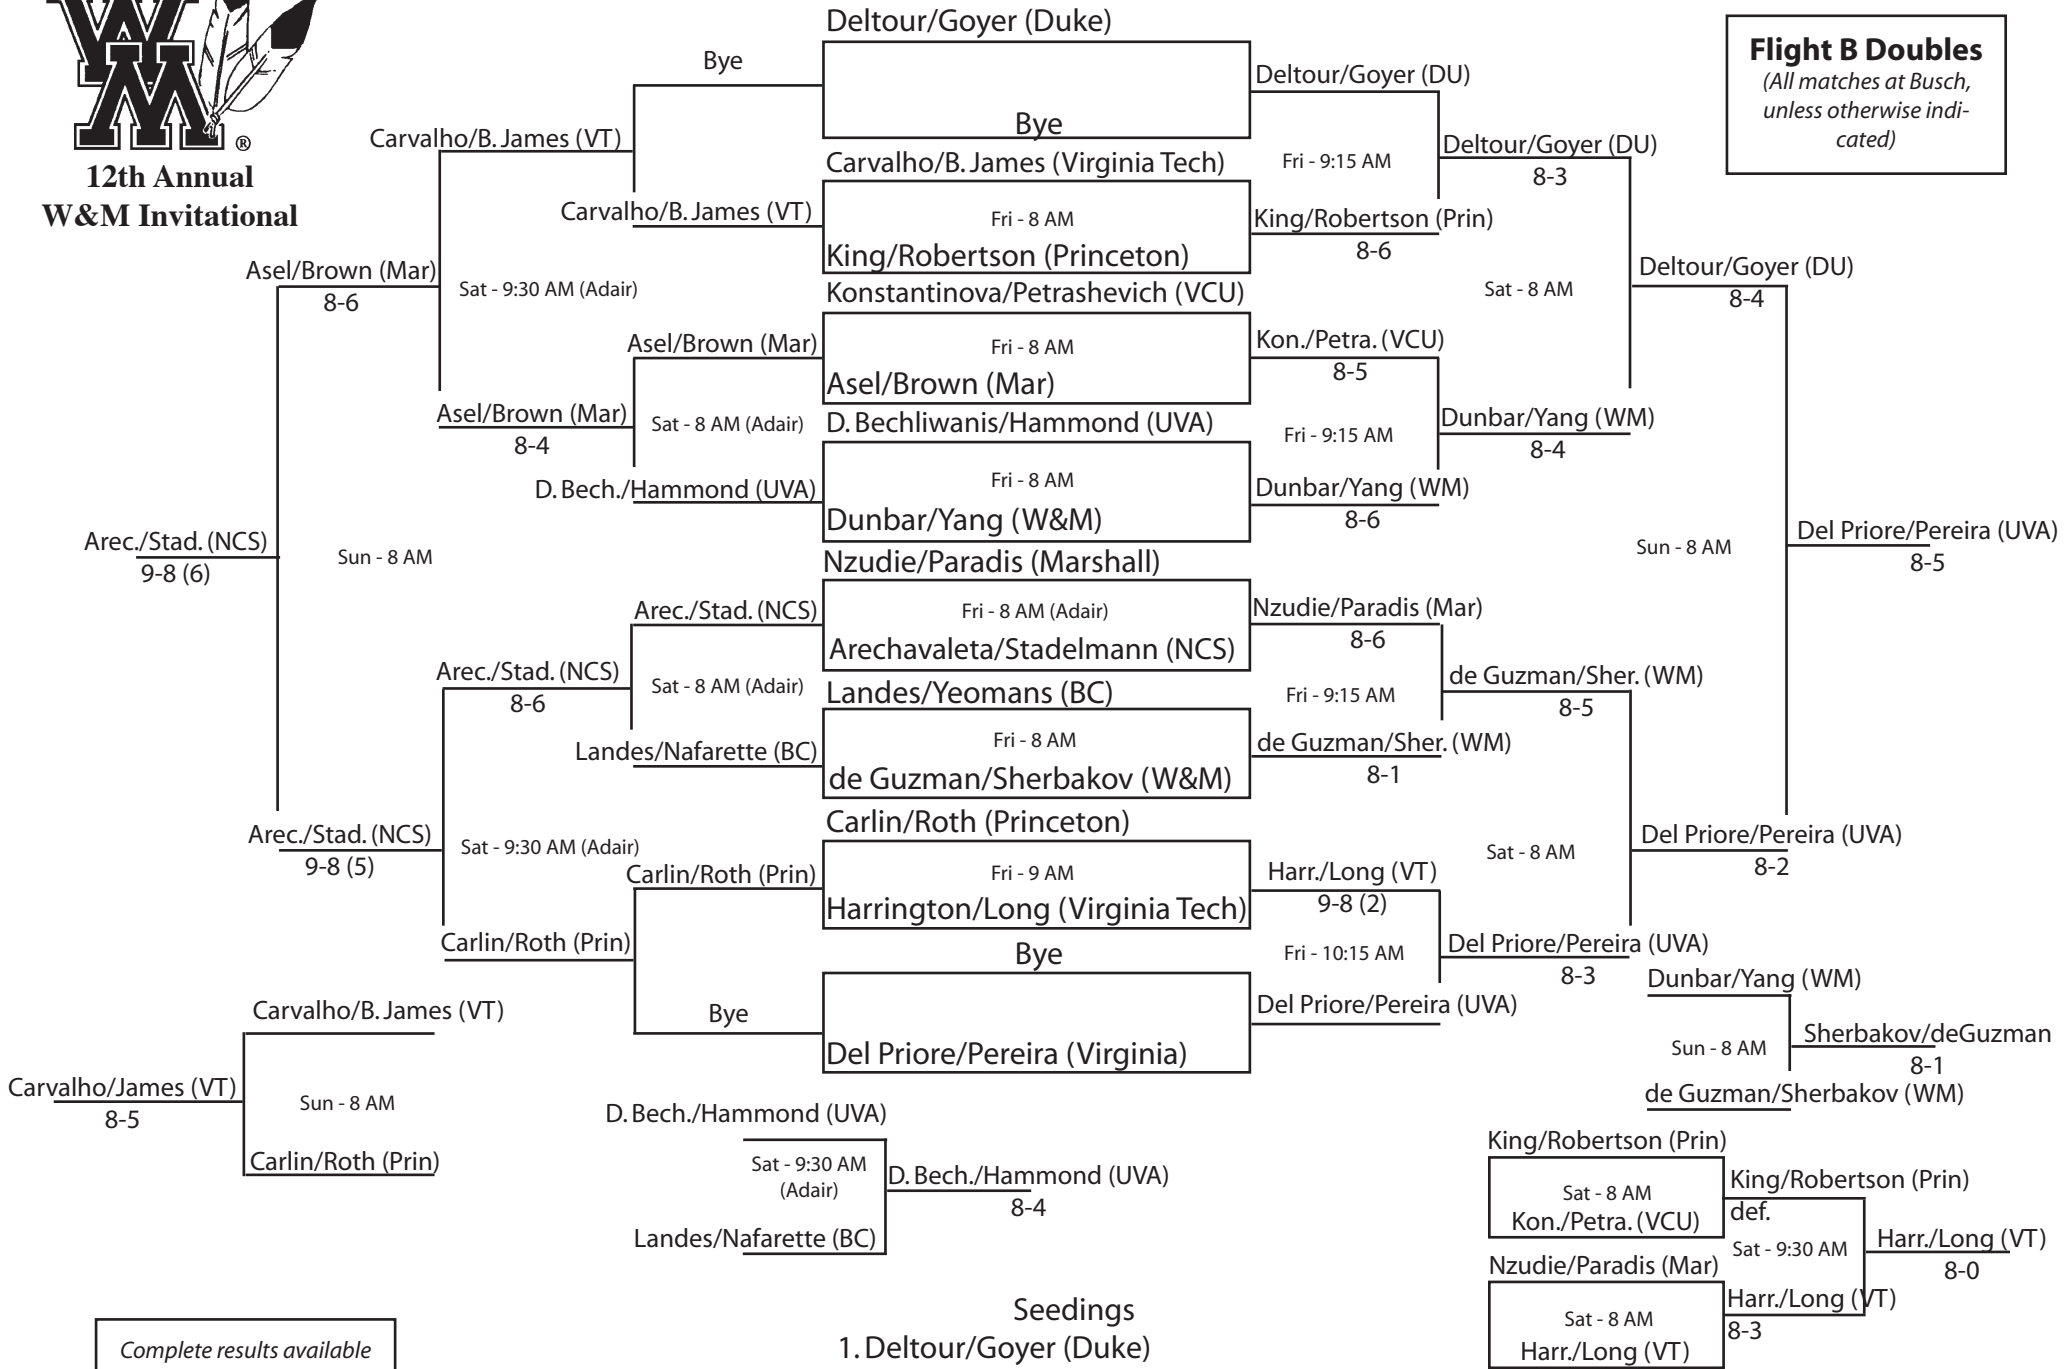

**12th Annual
W&M Invitational**

Flight A Singles
*(All matches played at
Busch Courts)*

Complete results available
at the end of each day at:
www.TribeAthletics.com

**12th Annual
W&M Invitational**

Flight B Singles
*(All matches played at
Busch Courts)*

Flight C Singles
(Friday and Saturday
matches at Adair.
Sunday matches at
Busch.)

Seedings

1. Lauren Archer (Duke)
2. Lori Stern (Virginia)
3. Parker Goyer (Duke)
4. Lingda Yang (W&M)

Complete results available
at the end of each day at:
www.TribeAthletics.com

**12th Annual
W&M Invitational**

Flight A Doubles
*(All matches at Busch,
unless otherwise indi-
cated)*

Complete results available
at the end of each day at:
www.TribeAthletics.com

**12th Annual
W&M Invitational**

Flight B Doubles
*(All matches at Busch,
unless otherwise indicated)*

Seedings

1. Deltour/Goyer (Duke)
2. Del Priore/Pereira (Virginia)
3. de Guzman/Sherbakov (W&M)

Complete results available
at the end of each day at:
www.TribeAthletics.com