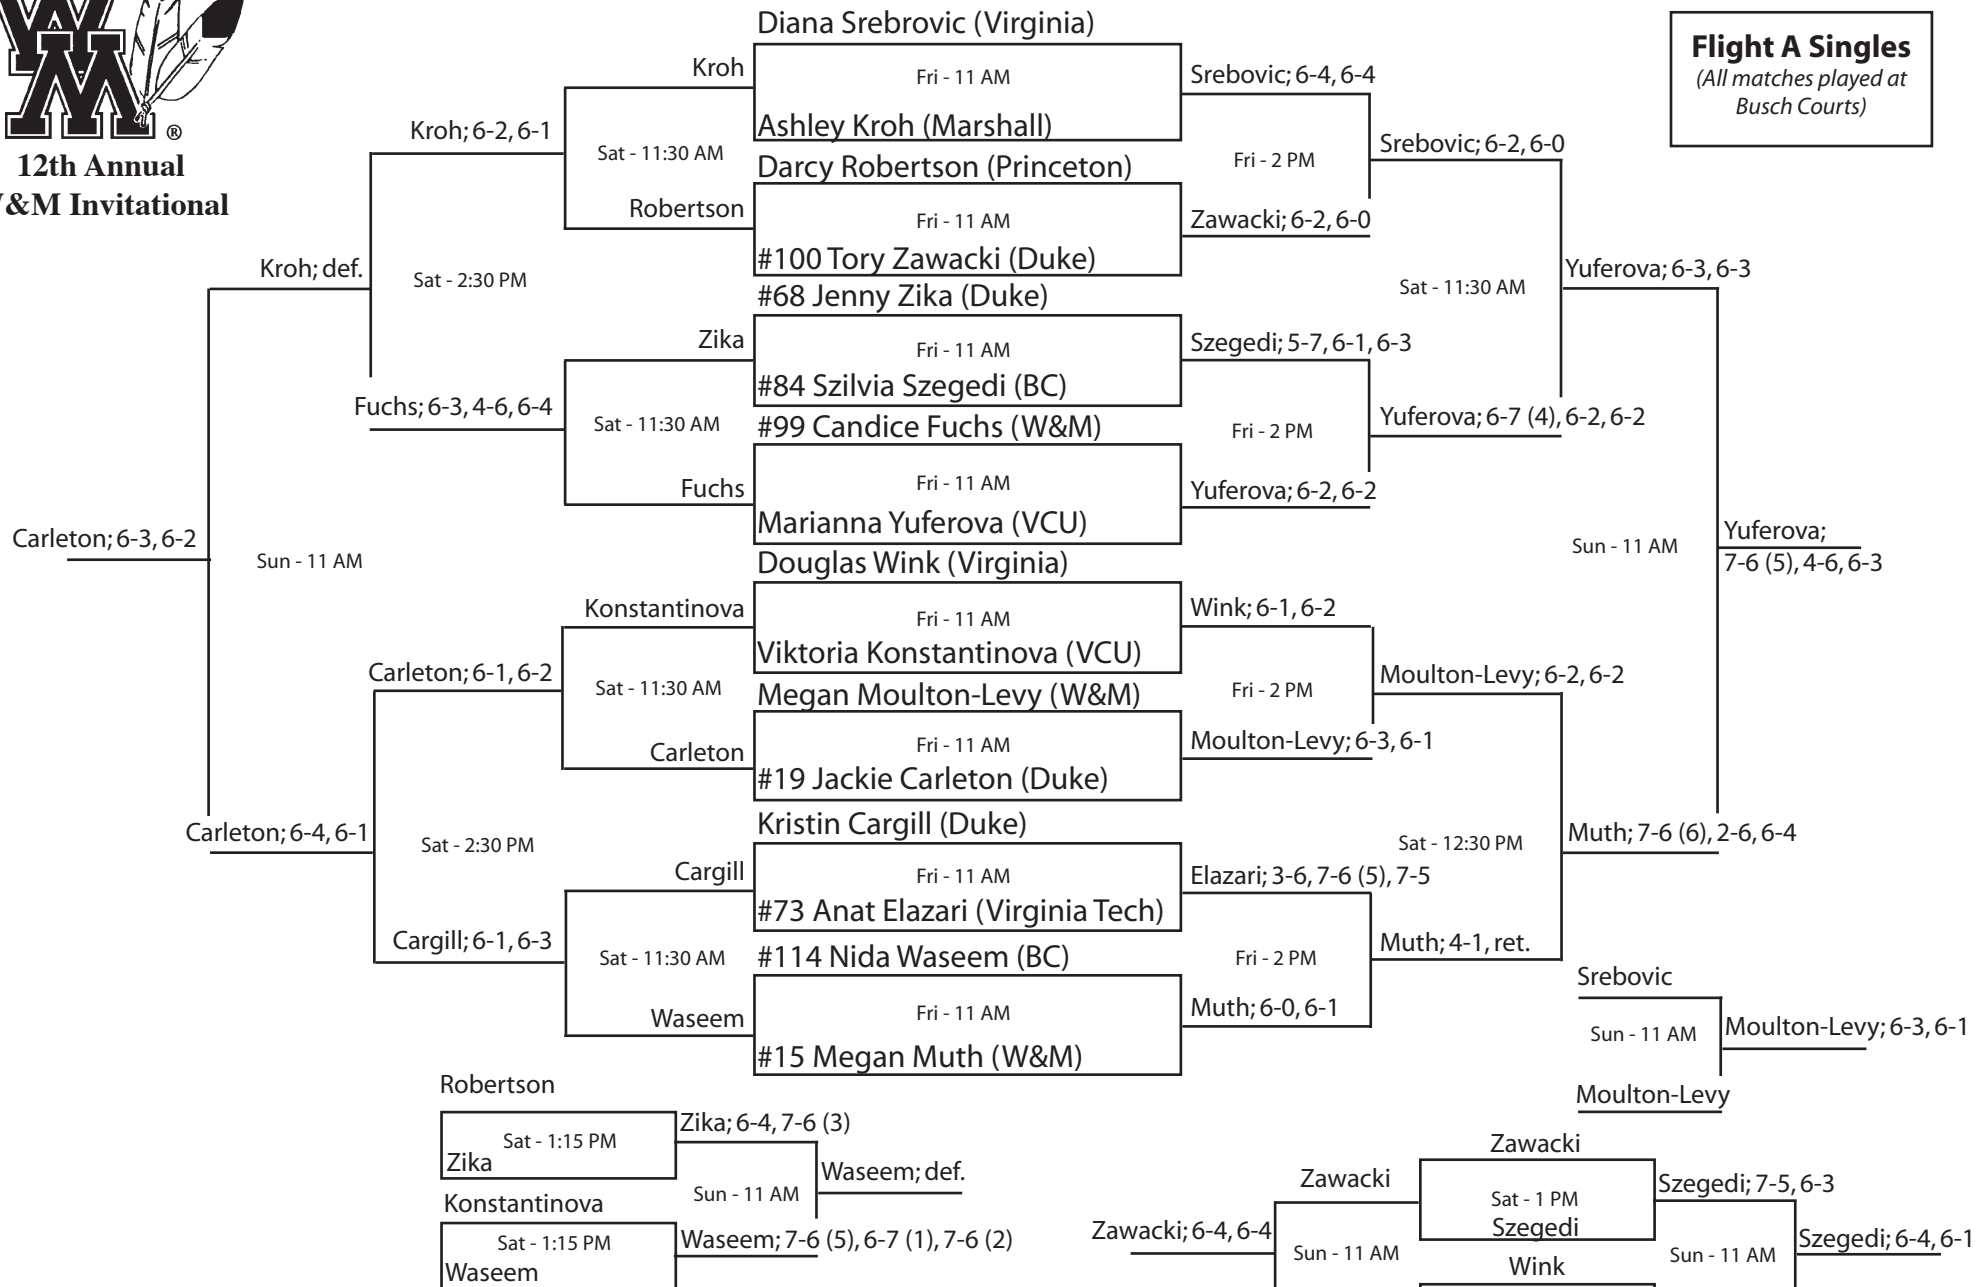

**12th Annual
W&M Invitational**

Flight A Singles
*(All matches played at
Busch Courts)*

Complete results available
at the end of each day at:
www.TribeAthletics.com

**12th Annual
W&M Invitational**

Flight B Singles
*(All matches played at
Busch Courts)*

Complete results available
at the end of each day at:
www.TribeAthletics.com

- Seedings**
- #82 Lena Sherbakov (W&M)
 - #96 Saras Arasu (Duke)
 - #109 Amy Wei (W&M)
 - Kristen James (Virginia)

**12th Annual
W&M Invitational**

Flight C Singles
(Friday and Saturday
matches at Adair.
Sunday matches at
Busch.)

Seedings

1. Lauren Archer (Duke)
2. Lori Stern (Virginia)
3. Parker Goyer (Duke)
4. Lingda Yang (W&M)

Complete results available
at the end of each day at:
www.TribeAthletics.com

Flight B Doubles
*(All matches at Busch,
unless otherwise indicated)*

Seedings

1. Deltour/Goyer (Duke)
2. Del Priore/Pereira (Virginia)
3. de Guzman/Sherbakov (W&M)

Complete results available
at the end of each day at:
www.TribeAthletics.com