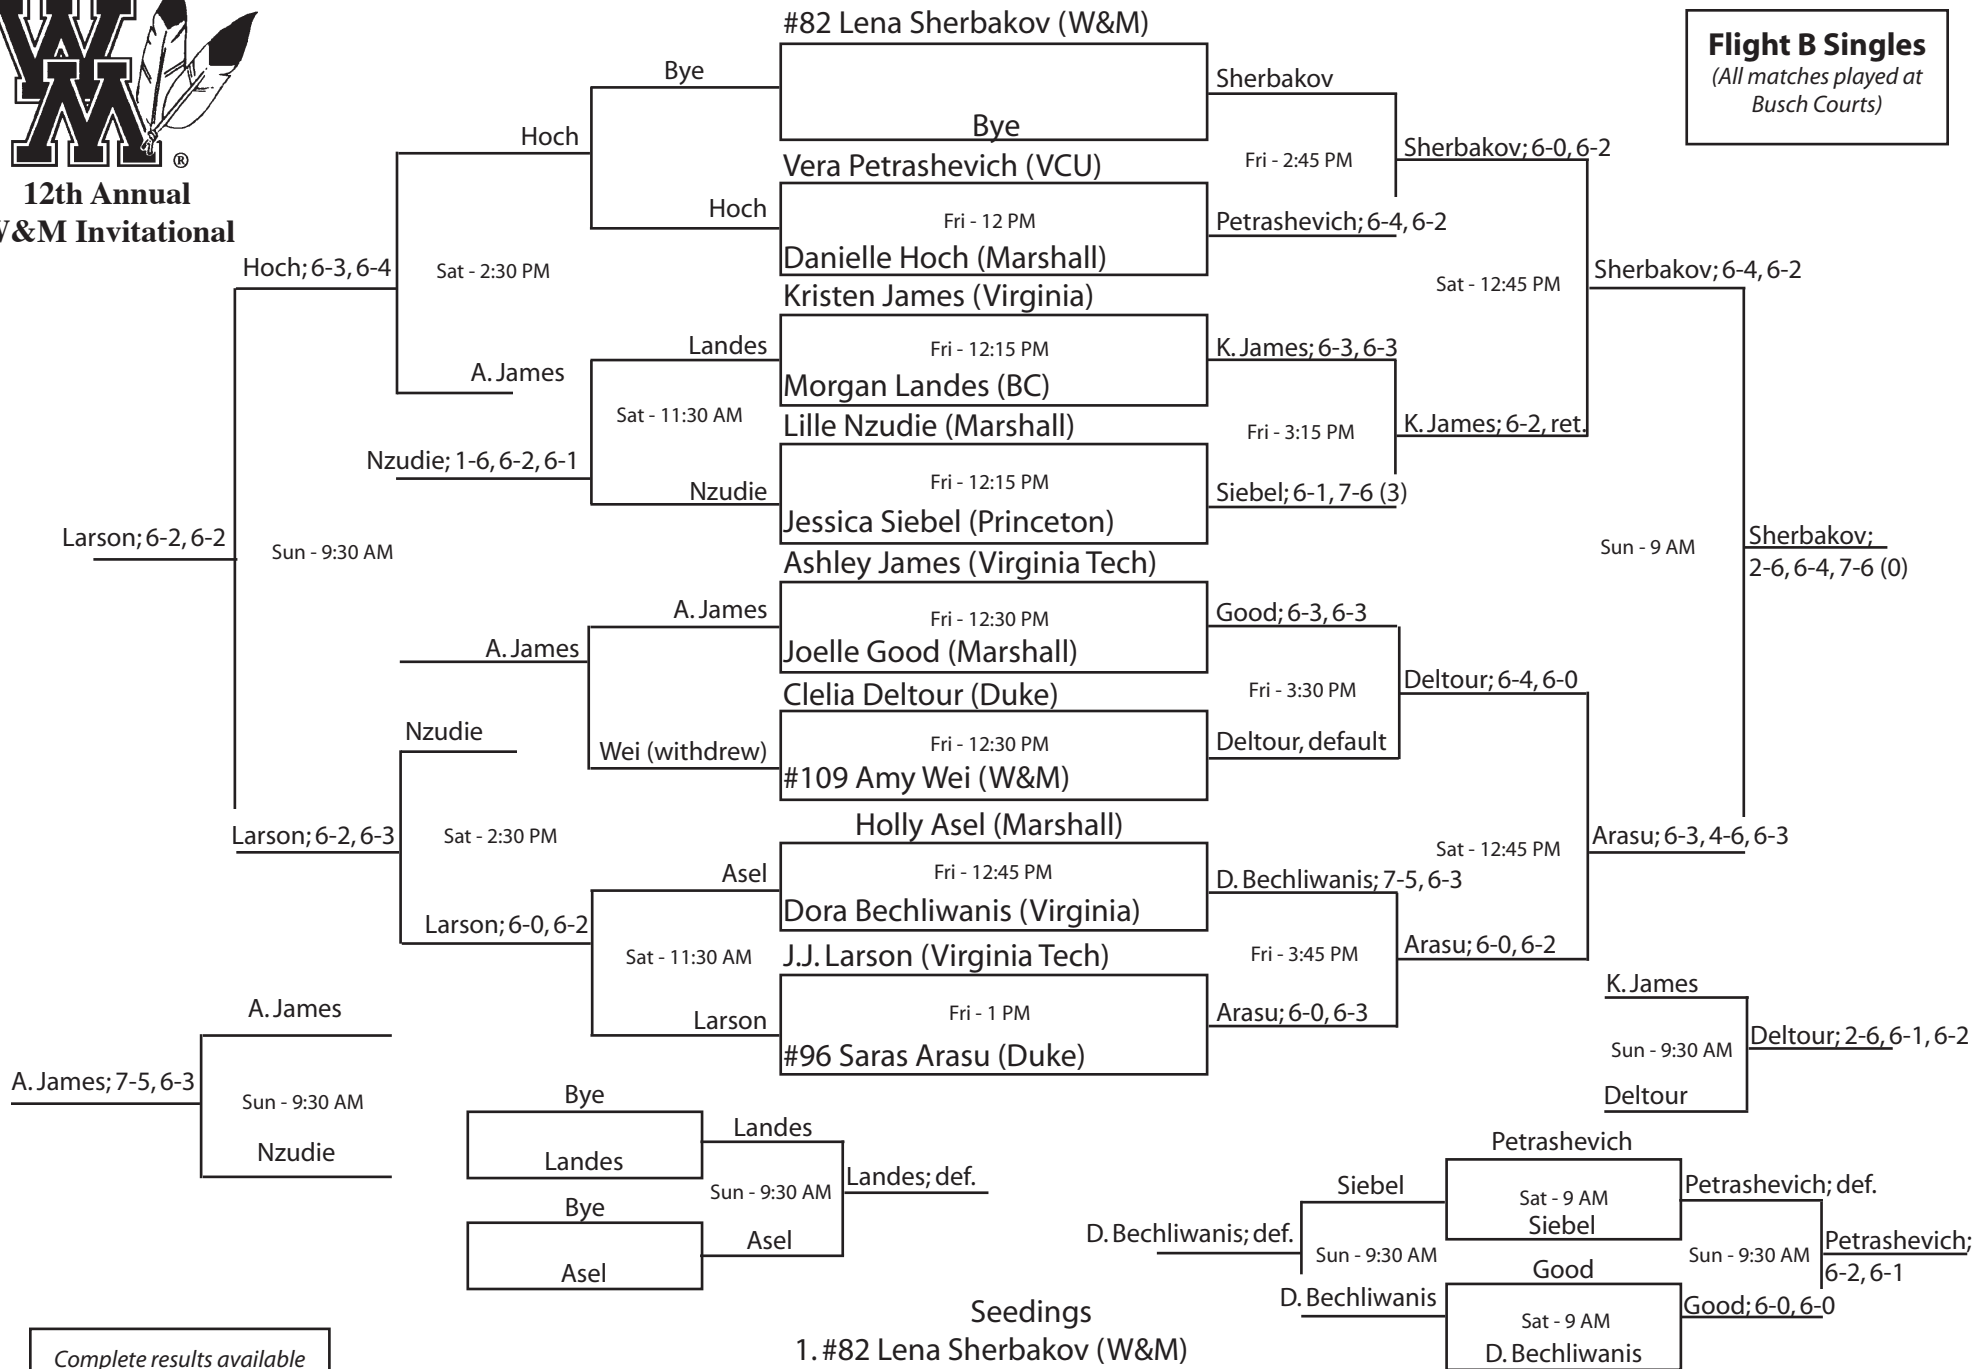

**12th Annual
W&M Invitational**

Flight A Singles
*(All matches played at
Busch Courts)*

Complete results available
at the end of each day at:
www.TribeAthletics.com

**12th Annual
W&M Invitational**

Flight B Singles
*(All matches played at
Busch Courts)*

Complete results available
at the end of each day at:
www.TribeAthletics.com

- Seedings**
- #82 Lena Sherbakov (W&M)
 - #96 Saras Arasu (Duke)
 - #109 Amy Wei (W&M)
 - Kristen James (Virginia)

**12th Annual
W&M Invitational**

Flight C Singles
(Friday and Saturday
matches at Adair.
Sunday matches at
Busch.)

Seedings

1. Lauren Archer (Duke)
2. Lori Stern (Virginia)
3. Parker Goyer (Duke)
4. Lingda Yang (W&M)

Complete results available
at the end of each day at:
www.TribeAthletics.com

Flight B Doubles
*(All matches at Busch,
unless otherwise indicated)*

Seedings

1. Deltour/Goyer (Duke)
2. Del Priore/Pereira (Virginia)
3. de Guzman/Sherbakov (W&M)

Complete results available
at the end of each day at:
www.TribeAthletics.com