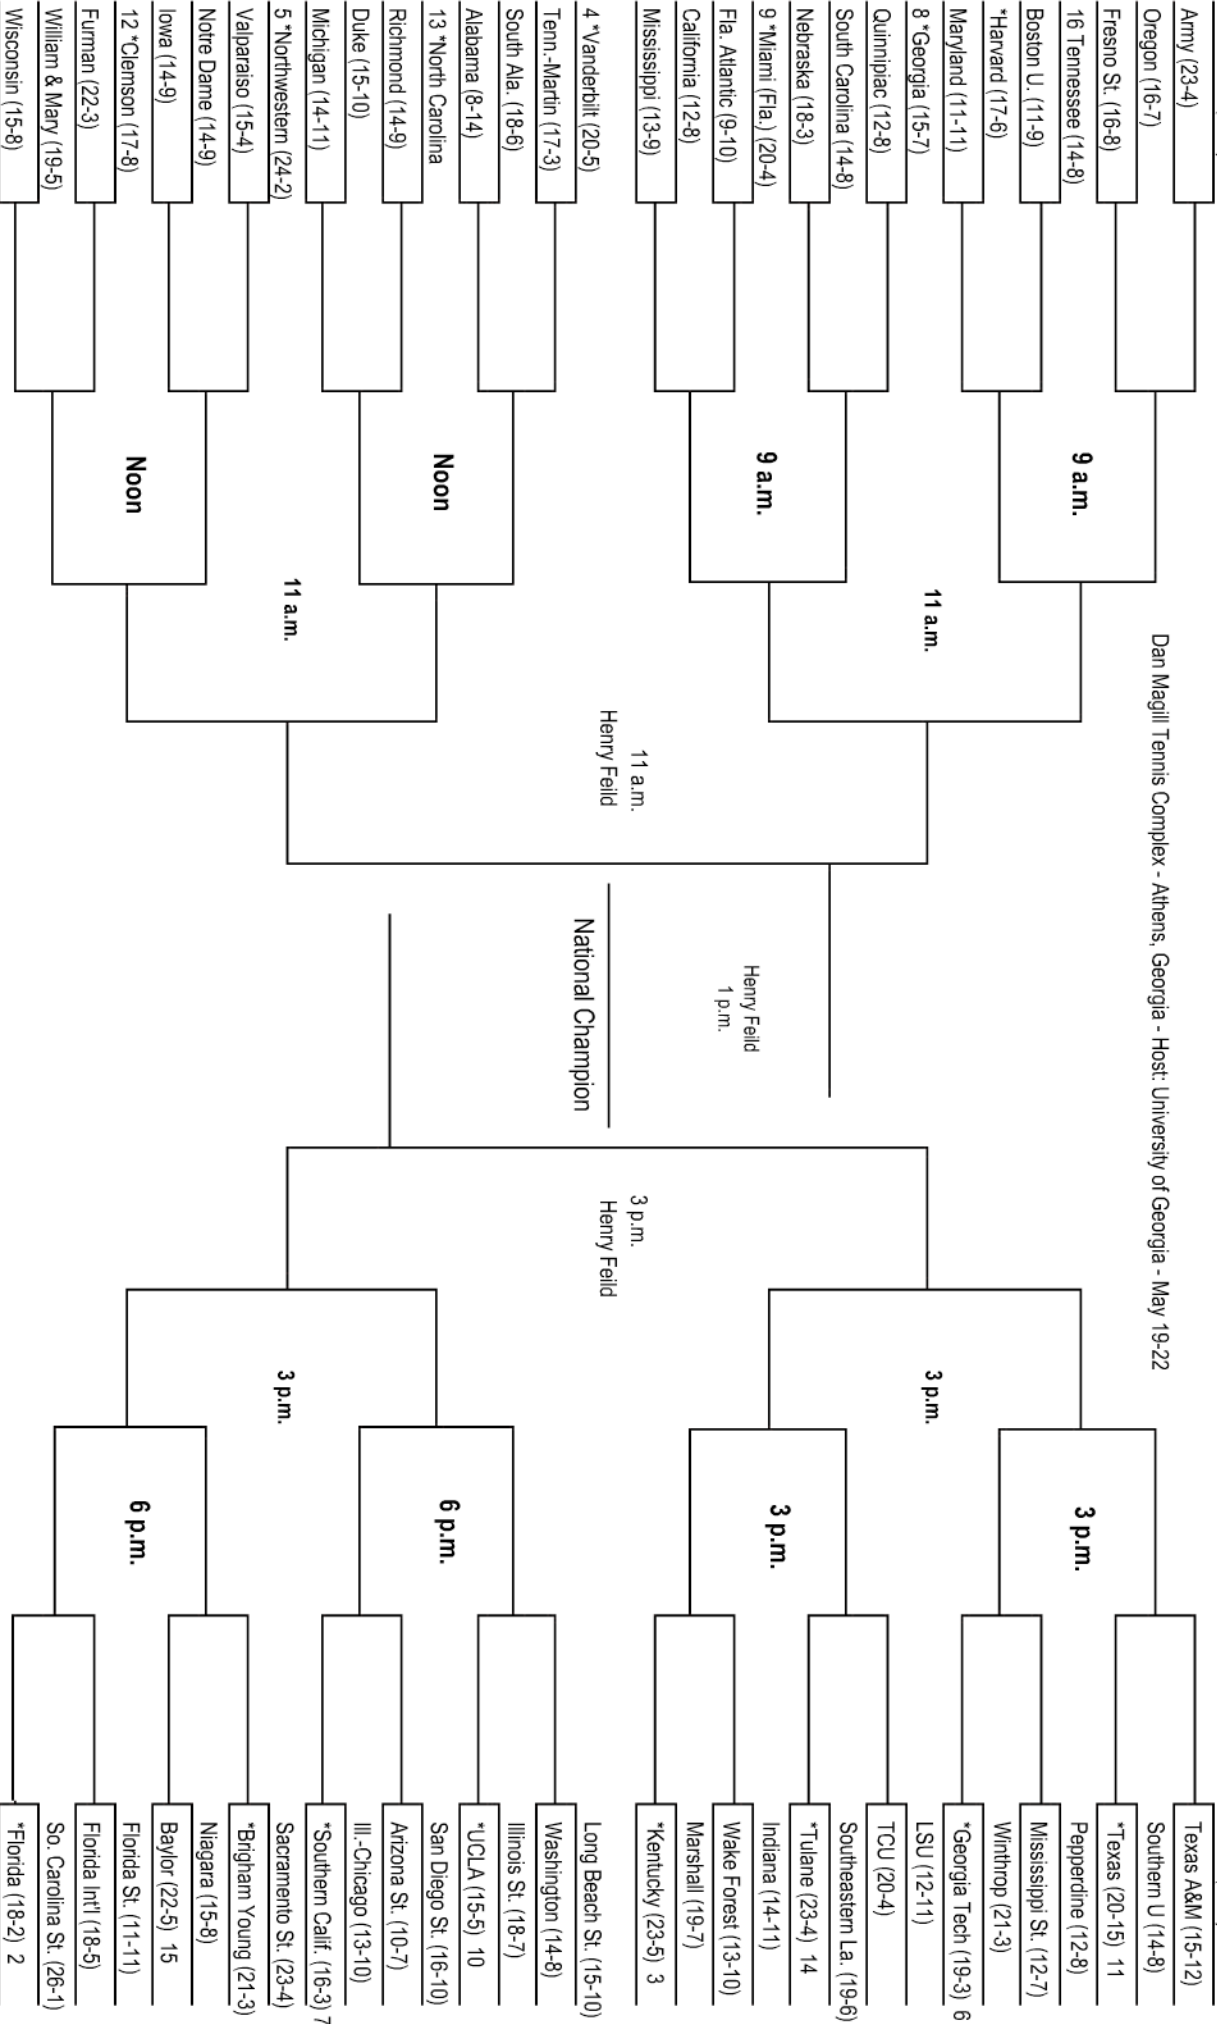

2005 Division I Women's Team Tennis Championship

1st & 2nd Rounds May 13-14
1st & 2nd Rounds May 13-14
Round of 16 May 19
Quarterfinals May 20
Semifinals May 21
National Championship May 22
Semifinals May 21
Quarterfinals May 20
Round of 16 May 19
1st & 2nd Rounds May 13-14
1st & 2nd Rounds May 13-14

Dan Magill Tennis Complex - Athens, Georgia - Host: University of Georgia - May 19-22

*Host Institution

All time listed are Eastern Time