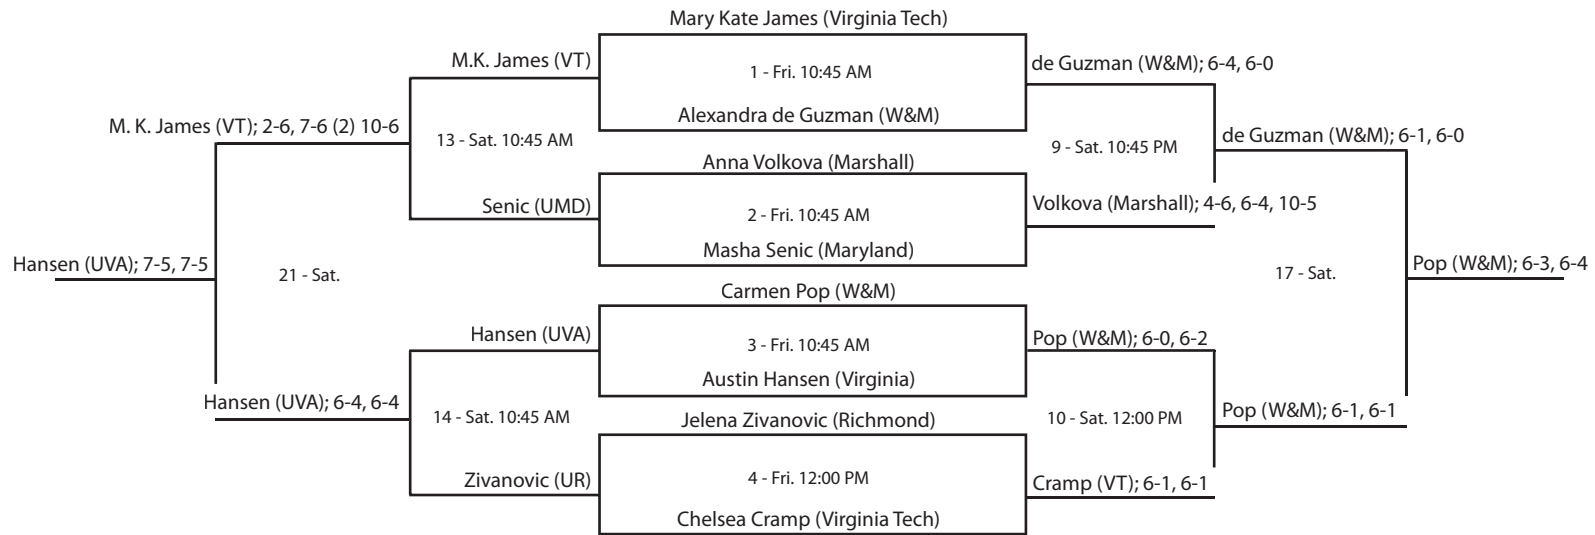

Singles - Flight C (*all matches at Dillard, except as noted*)

14th Annual William and Mary Women's Tennis Invitational • Williamsburg, Virginia • September 15-17, 2006

Singles - Flight D (*all matches at Dillard, except as noted*)

Seeds

14th Annual William and Mary Women's Tennis Invitational • Williamsburg, Virginia • September 15-17, 2006

Singles - Flight E (all matches at Caf, except as noted)

Seeds

14th Annual William and Mary Women's Tennis Invitational • Williamsburg, Virginia • September 15-17, 2006

Singles - Flight F (*all matches at MNTC, except as noted*)

Seeds

14th Annual William and Mary Women's Tennis Invitational • Williamsburg, Virginia • September 15-17, 2006

Doubles - Flight A (all matches at Busch)

Seeds	
1. Long/Tsang	UNC
2. Moulton-Levy/Zoricic	W&M
3. Kever/Schmitt	Marshall
4. Voelker/Vaez	Purdue

14th Annual William and Mary Women's Tennis Invitational • Williamsburg, Virginia • September 15-17, 2006