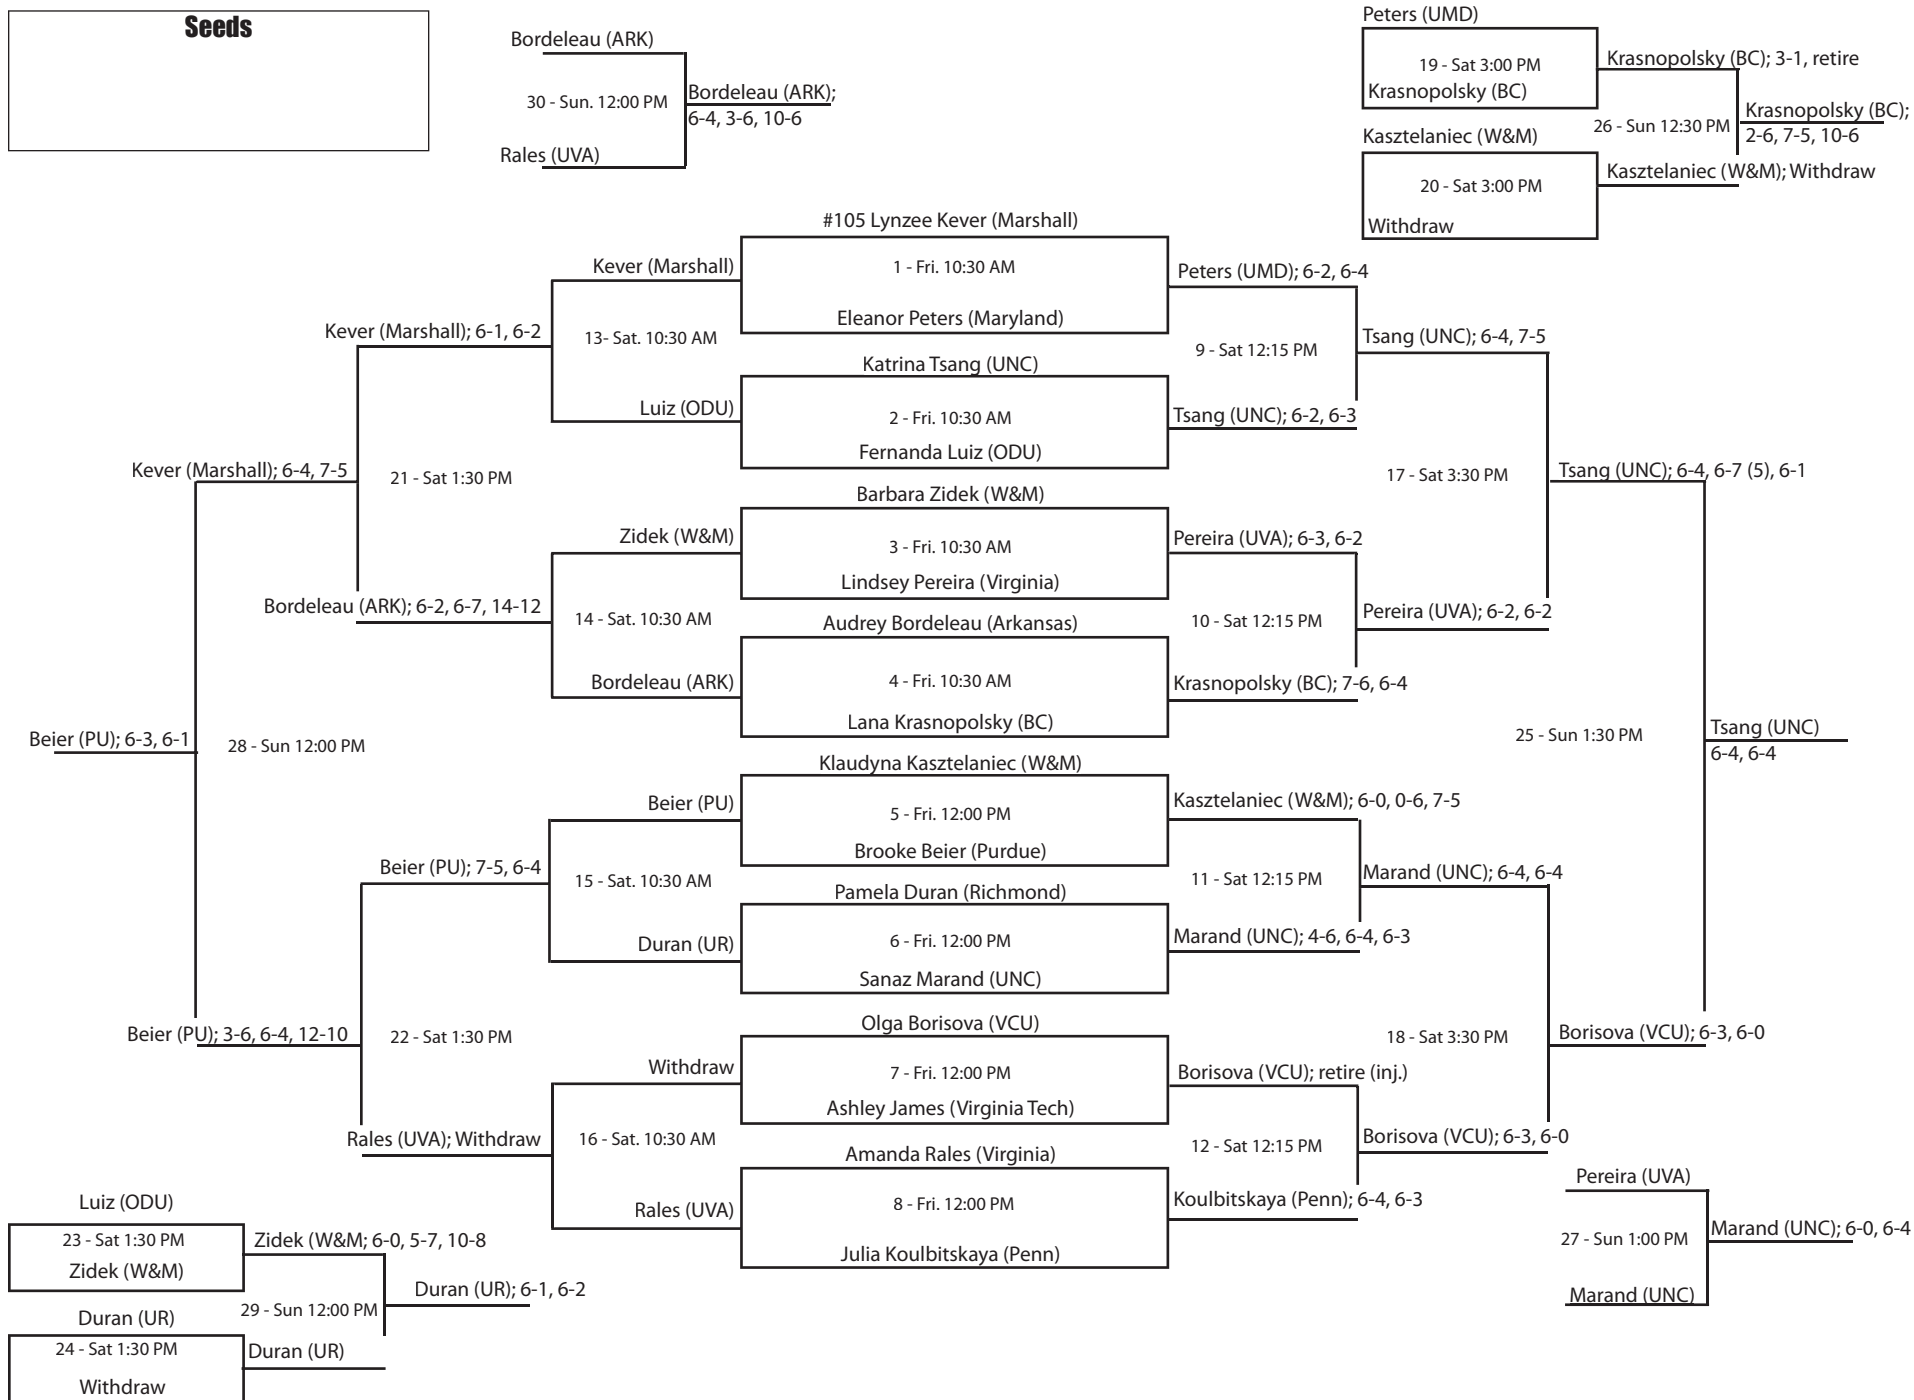

14th Annual William and Mary Women's Tennis Invitational • Williamsburg, Virginia • September 15-17, 2006

Singles - Flight A (all matches at Busch)

Seeds	
1. Megan Moulton-Levy	W&M
2. Jenna Long	UNC
3. Inga Beermann	Virginia Tech
4. Miranna Yuferova	VCU

14th Annual William and Mary Women's Tennis Invitational • Williamsburg, Virginia • September 15-17, 2006

Singles - Flight B (all matches at Busch)

14th Annual William and Mary Women's Tennis Invitational • Williamsburg, Virginia • September 15-17, 2006

Singles - Flight C (*all matches at Dillard, except as noted*)

14th Annual William and Mary Women's Tennis Invitational • Williamsburg, Virginia • September 15-17, 2006

Singles - Flight D (*all matches at Dillard, except as noted*)

Singles - Flight F (*all matches at MNTC, except as noted*)

Seeds

14th Annual William and Mary Women's Tennis Invitational • Williamsburg, Virginia • September 15-17, 2006

Doubles - Flight A (all matches at Busch)