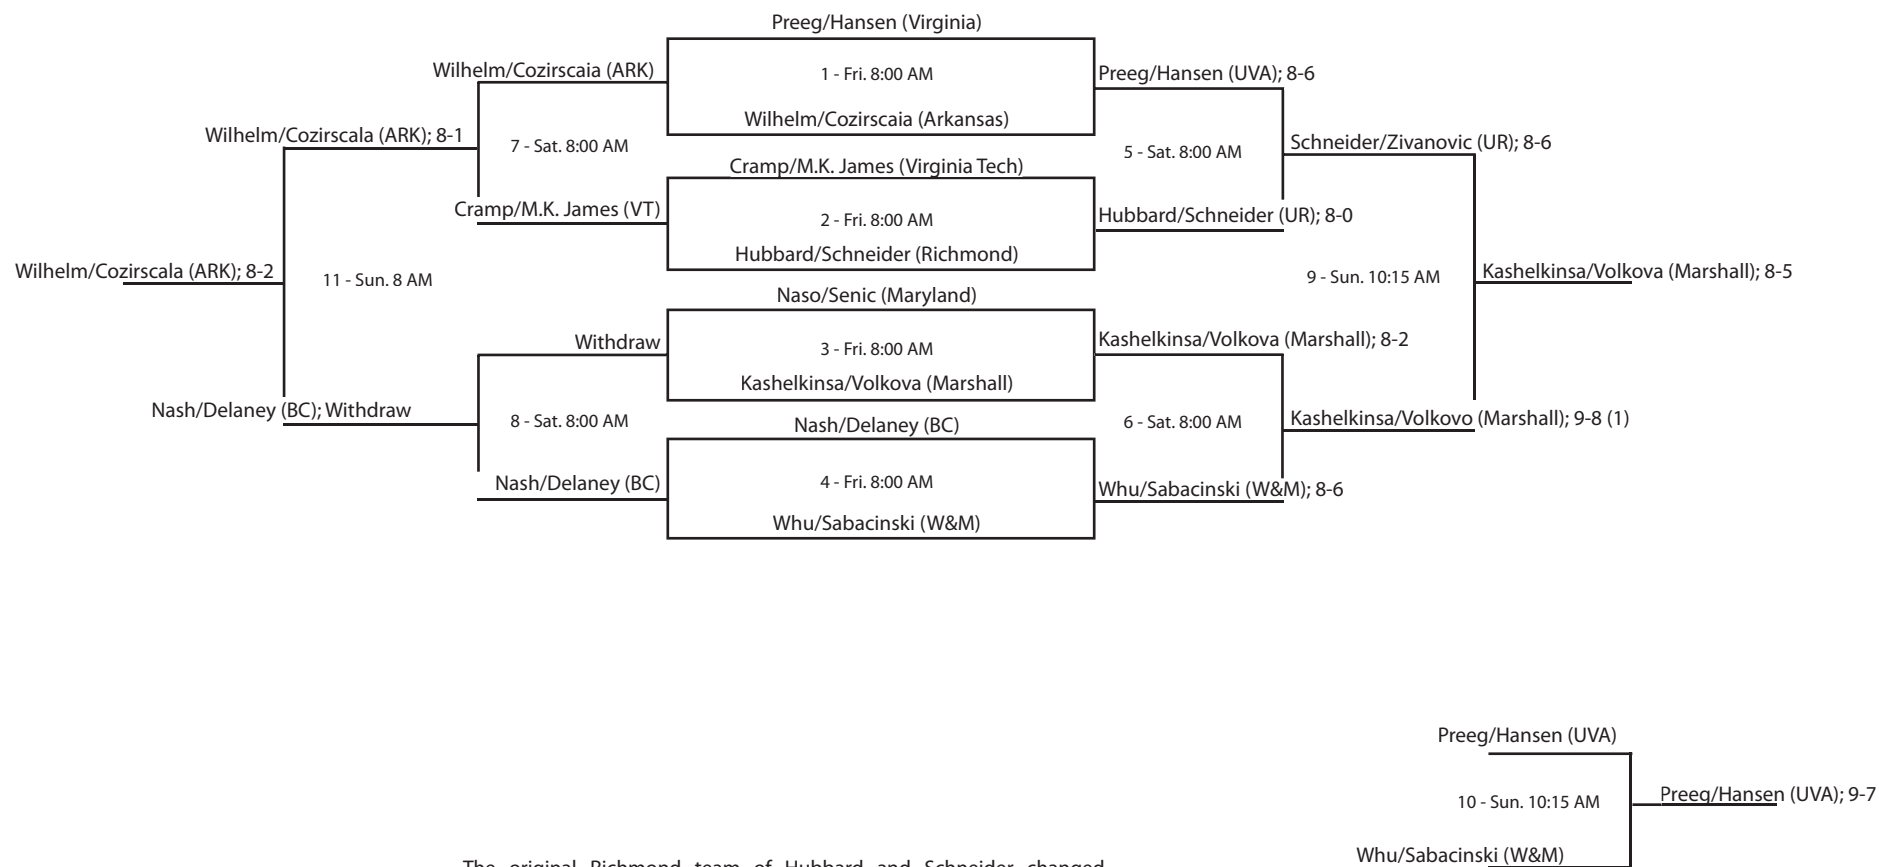

14th Annual William and Mary Women's Tennis Invitational • Williamsburg, Virginia • September 15-17, 2006

Singles - Flight B (all matches at Busch)

14th Annual William and Mary Women's Tennis Invitational • Williamsburg, Virginia • September 15-17, 2006

Singles - Flight F (*all matches at MNTC, except as noted*)

Seeds

14th Annual William and Mary Women's Tennis Invitational • Williamsburg, Virginia • September 15-17, 2006

Doubles - Flight A (all matches at Busch)

Seeds	
1. Long/Tsang	UNC
2. Moulton-Levy/Zoricic	W&M
3. Kever/Schmitt	Marshall
4. Voelker/Vaez	Purdue

14th Annual William and Mary Women's Tennis Invitational • Williamsburg, Virginia • September 15-17, 2006

Doubles - Flight B (all matches at Busch)

14th Annual William and Mary Women's Tennis Invitational • Williamsburg, Virginia • September 15-17, 2006

Doubles - Flight C (all matches at Caf)

Seeds

The original Richmond team of Hubbard and Schneider changed throughout the draw. Hubbard played with Zivanovic in the semifinals, while Schneider played with Zivanovic in the final.