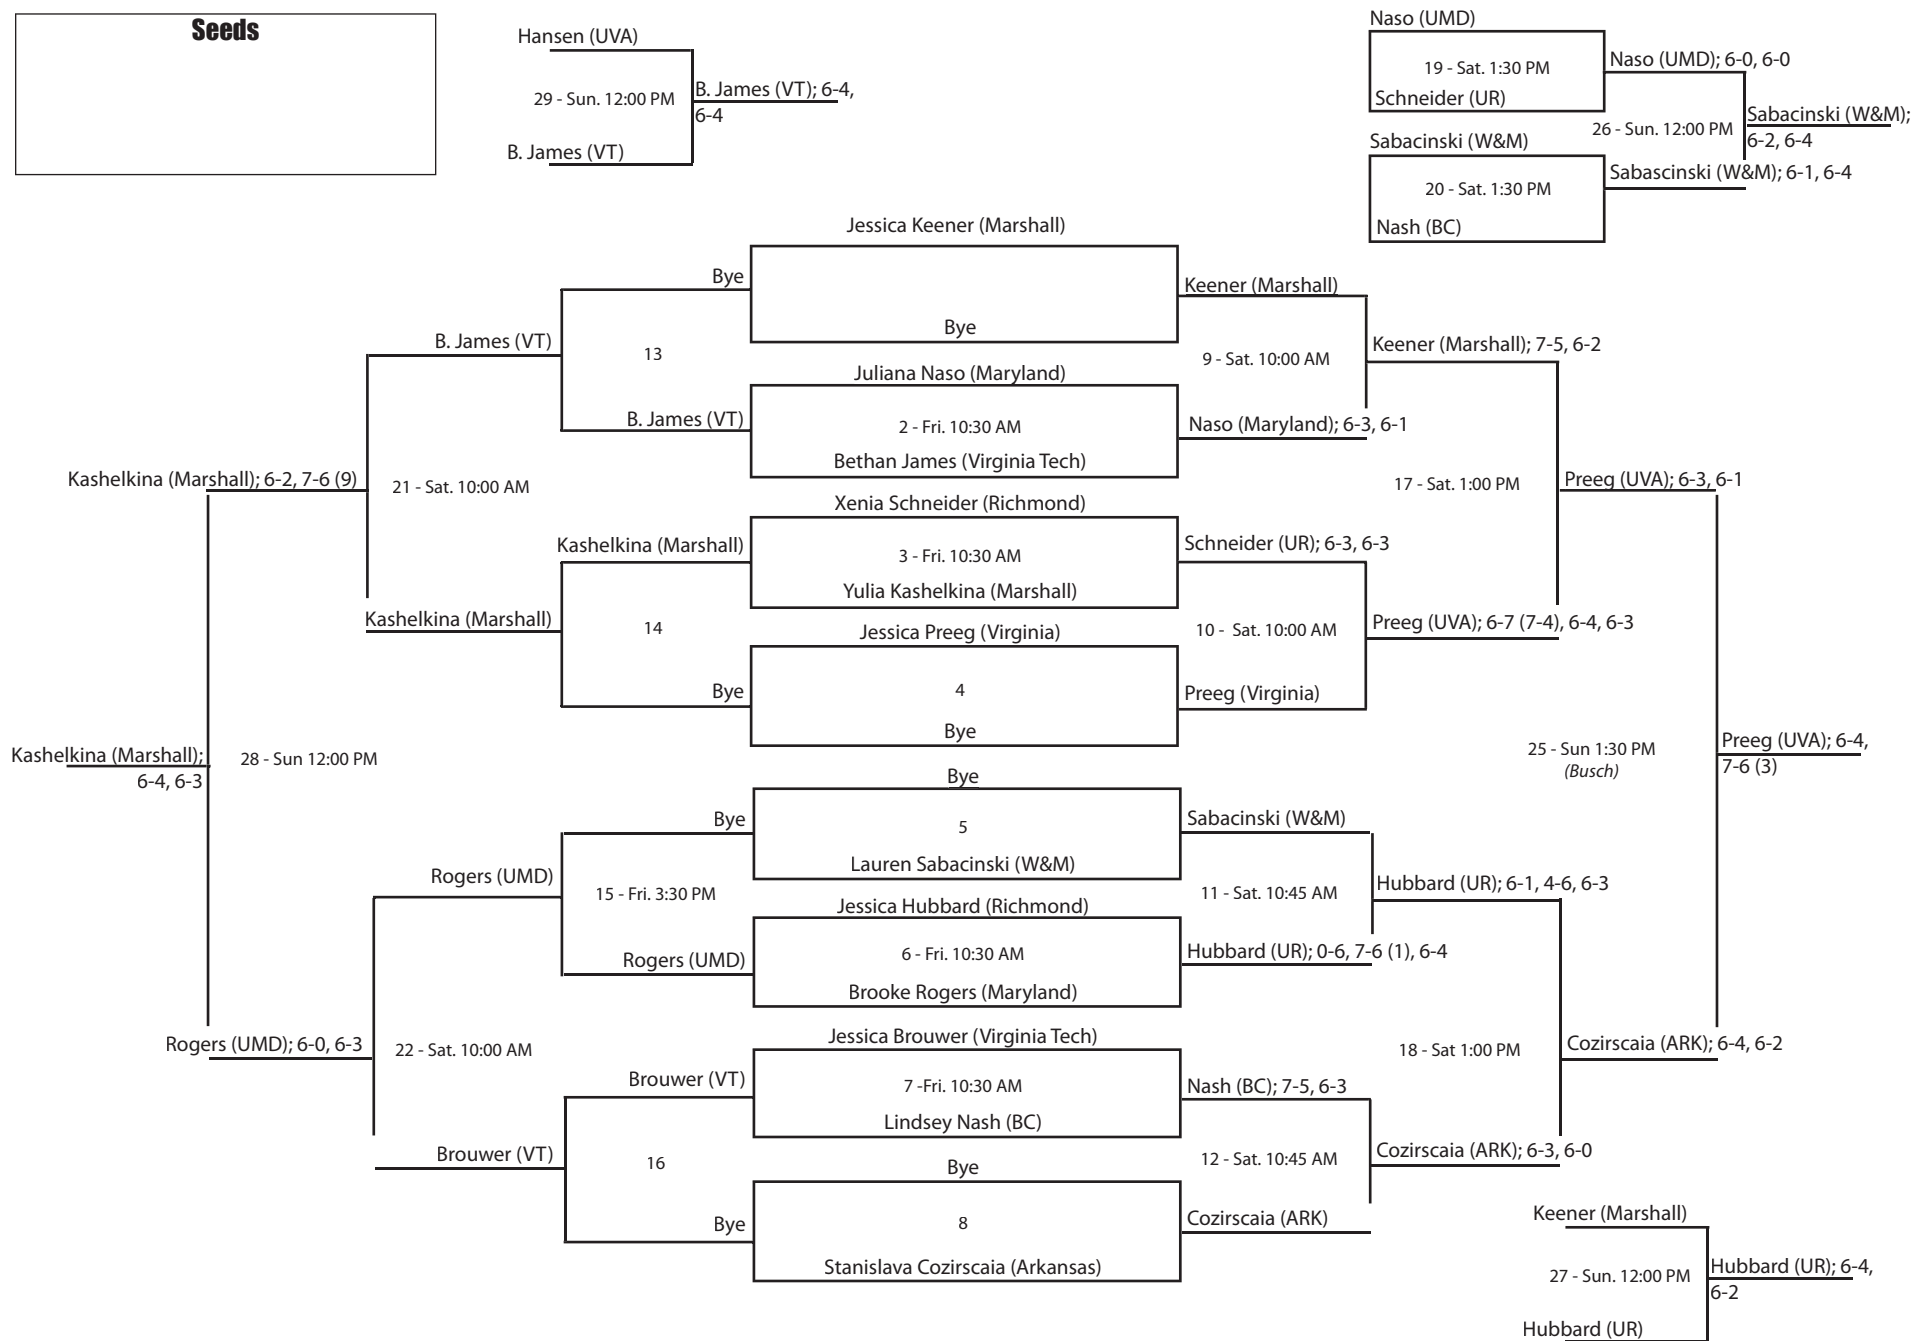

14th Annual William and Mary Women's Tennis Invitational • Williamsburg, Virginia • September 15-17, 2006

Singles - Flight B (all matches at Busch)

14th Annual William and Mary Women's Tennis Invitational • Williamsburg, Virginia • September 15-17, 2006

Singles - Flight C (*all matches at Dillard, except as noted*)

14th Annual William and Mary Women's Tennis Invitational • Williamsburg, Virginia • September 15-17, 2006

Singles - Flight D (*all matches at Dillard, except as noted*)

Seeds

14th Annual William and Mary Women's Tennis Invitational • Williamsburg, Virginia • September 15-17, 2006

Singles - Flight E (all matches at Caf, except as noted)

Seeds

14th Annual William and Mary Women's Tennis Invitational • Williamsburg, Virginia • September 15-17, 2006

Singles - Flight F (*all matches at MNTC, except as noted*)

Seeds

14th Annual William and Mary Women's Tennis Invitational • Williamsburg, Virginia • September 15-17, 2006

Doubles - Flight A (all matches at Busch)