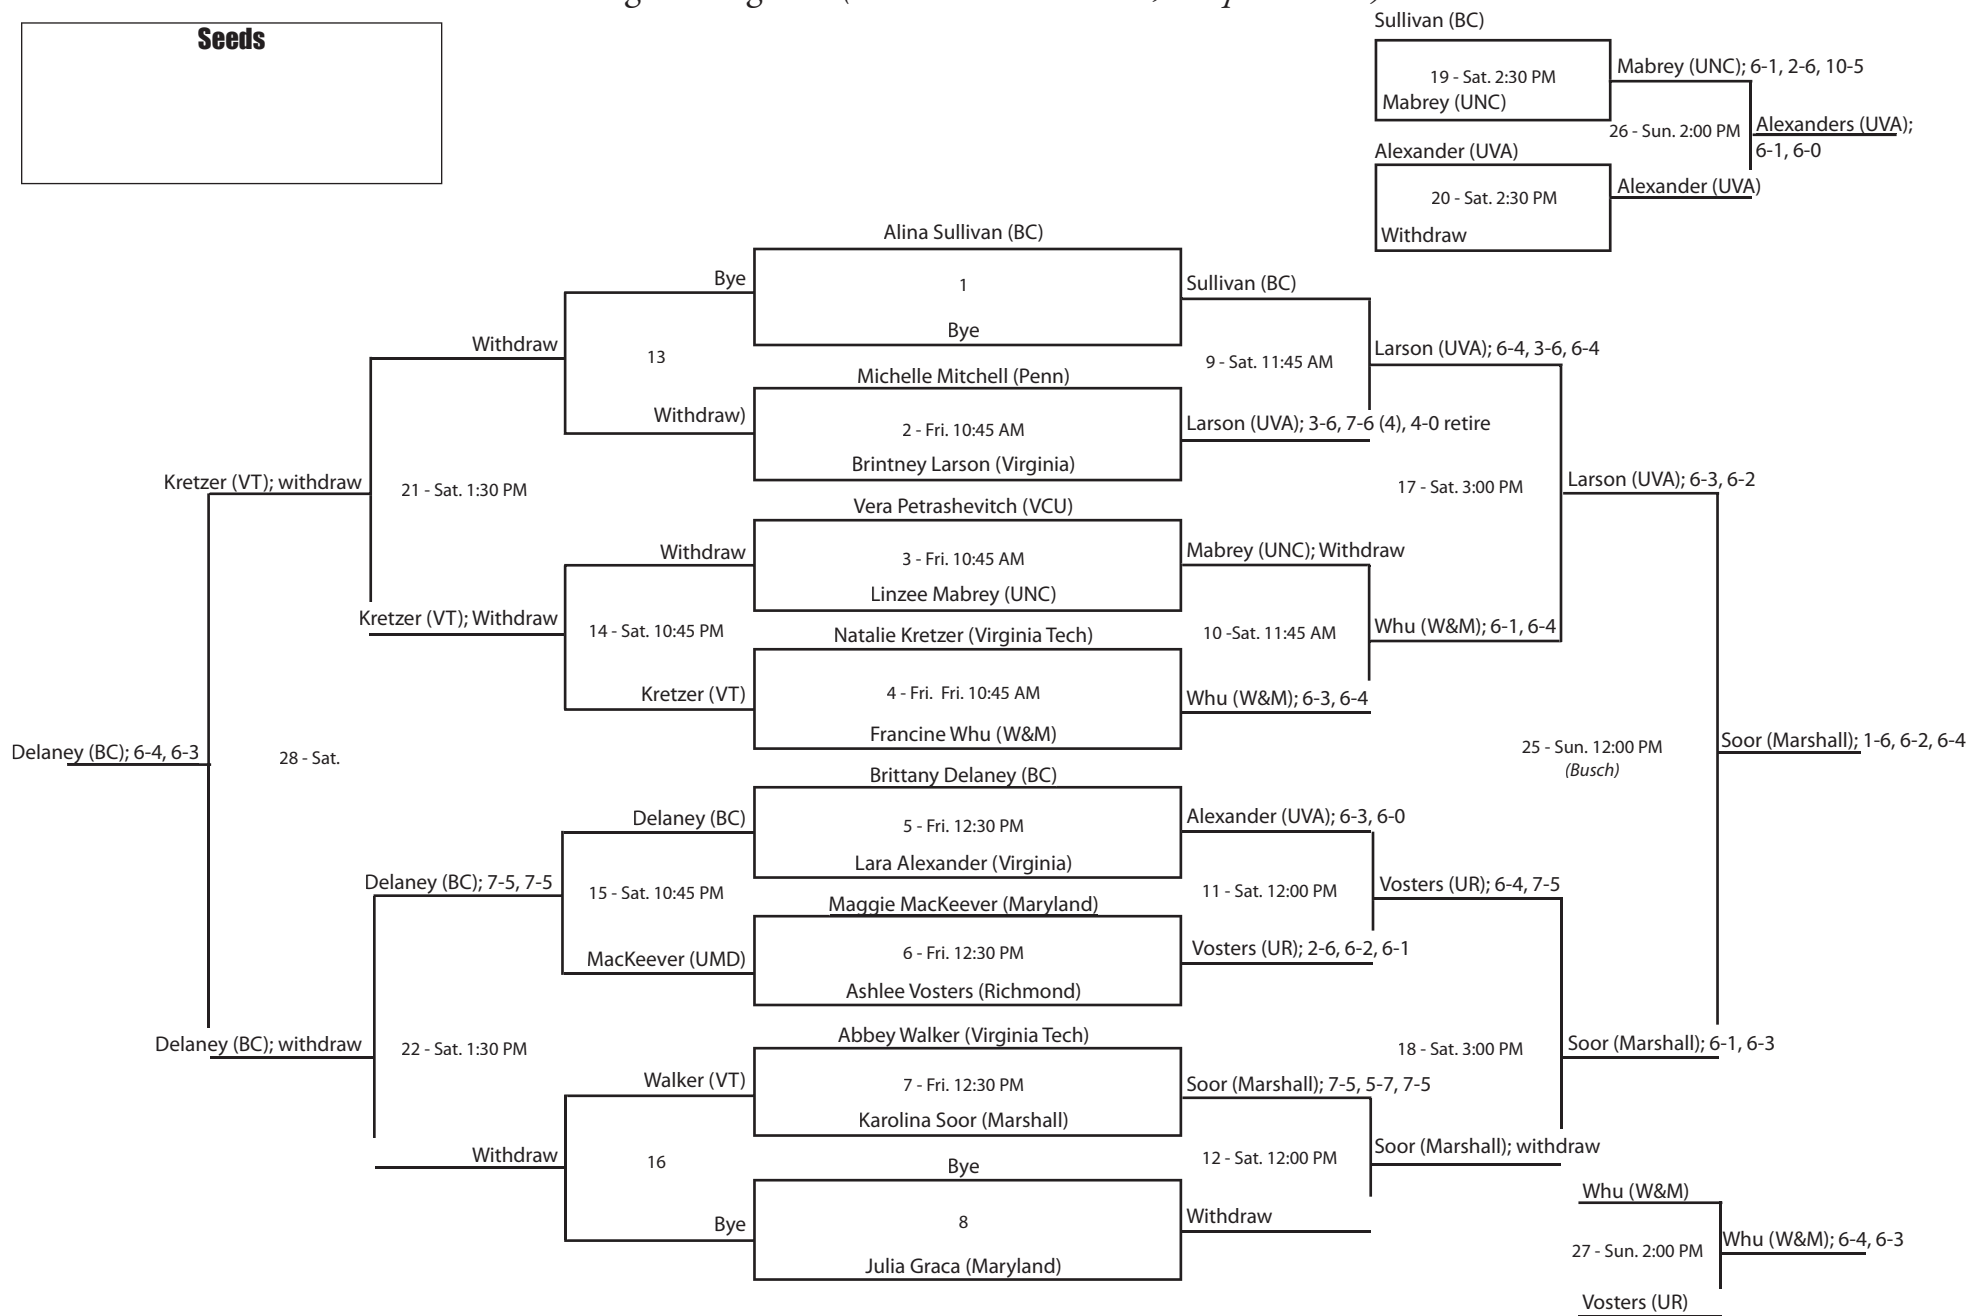

14th Annual William and Mary Women's Tennis Invitational • Williamsburg, Virginia • September 15-17, 2006

Singles - Flight A (all matches at Busch)

Seeds	
1. Megan Moulton-Levy	W&M
2. Jenna Long	UNC
3. Inga Beermann	Virginia Tech
4. Miranna Yuferova	VCU

14th Annual William and Mary Women's Tennis Invitational • Williamsburg, Virginia • September 15-17, 2006

Singles - Flight B (all matches at Busch)

14th Annual William and Mary Women's Tennis Invitational • Williamsburg, Virginia • September 15-17, 2006

Singles - Flight C (*all matches at Dillard, except as noted*)

14th Annual William and Mary Women's Tennis Invitational • Williamsburg, Virginia • September 15-17, 2006

Singles - Flight D (*all matches at Dillard, except as noted*)

Seeds

14th Annual William and Mary Women's Tennis Invitational • Williamsburg, Virginia • September 15-17, 2006

Singles - Flight E (all matches at Caf, except as noted)

Seeds

14th Annual William and Mary Women's Tennis Invitational • Williamsburg, Virginia • September 15-17, 2006