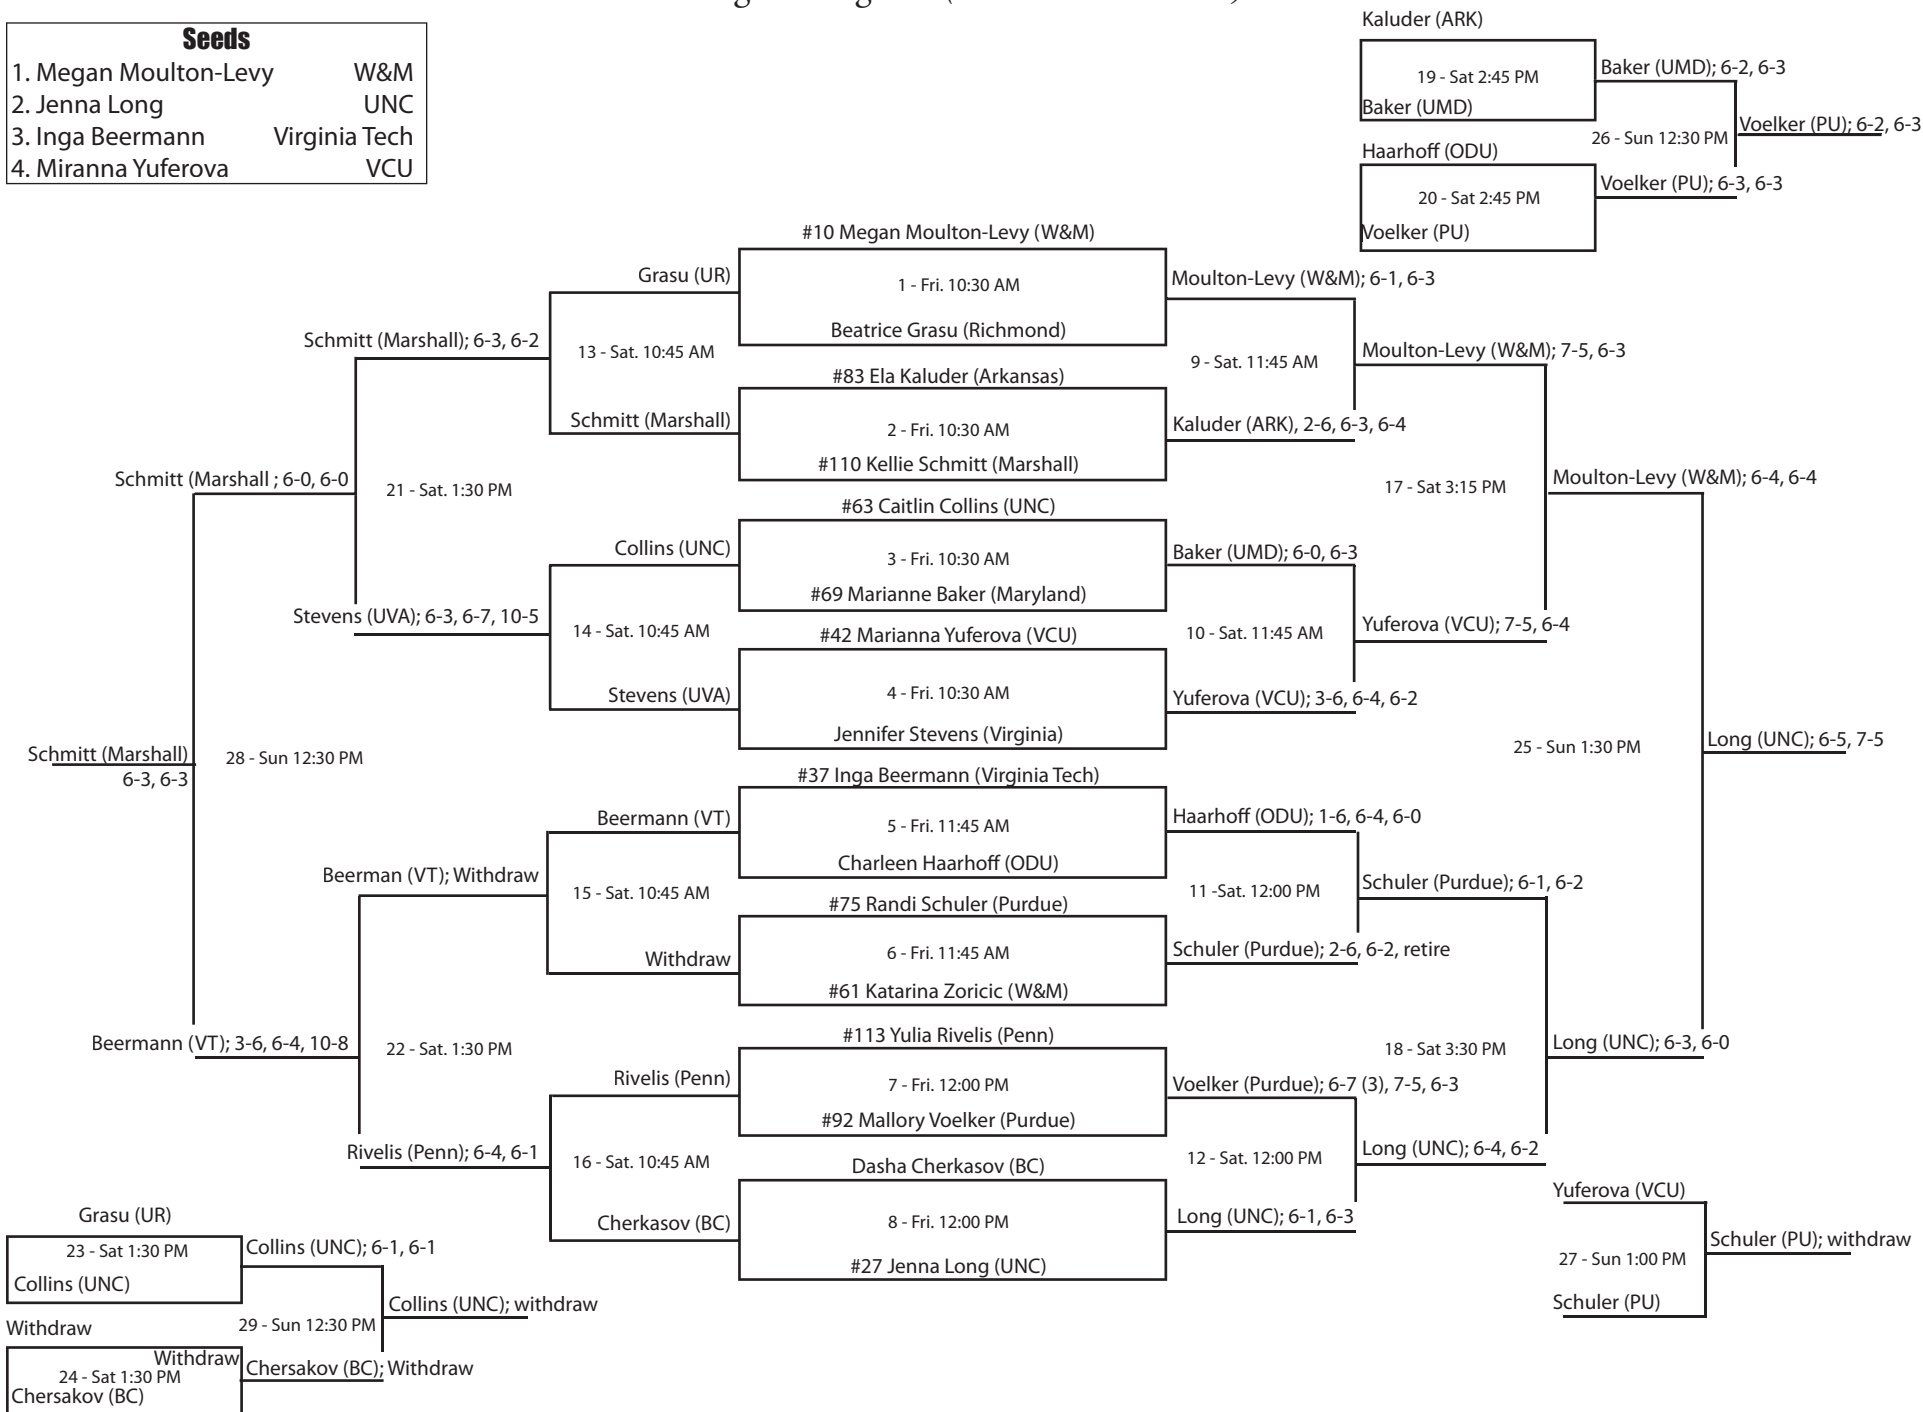

14th Annual William and Mary Women's Tennis Invitational • Williamsburg, Virginia • September 15-17, 2006

Singles - Flight A (all matches at Busch)

Seeds	
1. Megan Moulton-Levy	W&M
2. Jenna Long	UNC
3. Inga Beermann	Virginia Tech
4. Miranna Yuferova	VCU

14th Annual William and Mary Women's Tennis Invitational • Williamsburg, Virginia • September 15-17, 2006

Singles - Flight B (all matches at Busch)

14th Annual William and Mary Women's Tennis Invitational • Williamsburg, Virginia • September 15-17, 2006

Singles - Flight C (*all matches at Dillard, except as noted*)

14th Annual William and Mary Women's Tennis Invitational • Williamsburg, Virginia • September 15-17, 2006

Singles - Flight D (*all matches at Dillard, except as noted*)

Singles - Flight F (*all matches at MNTC, except as noted*)

Seeds

14th Annual William and Mary Women's Tennis Invitational • Williamsburg, Virginia • September 15-17, 2006

Doubles - Flight A (all matches at Busch)