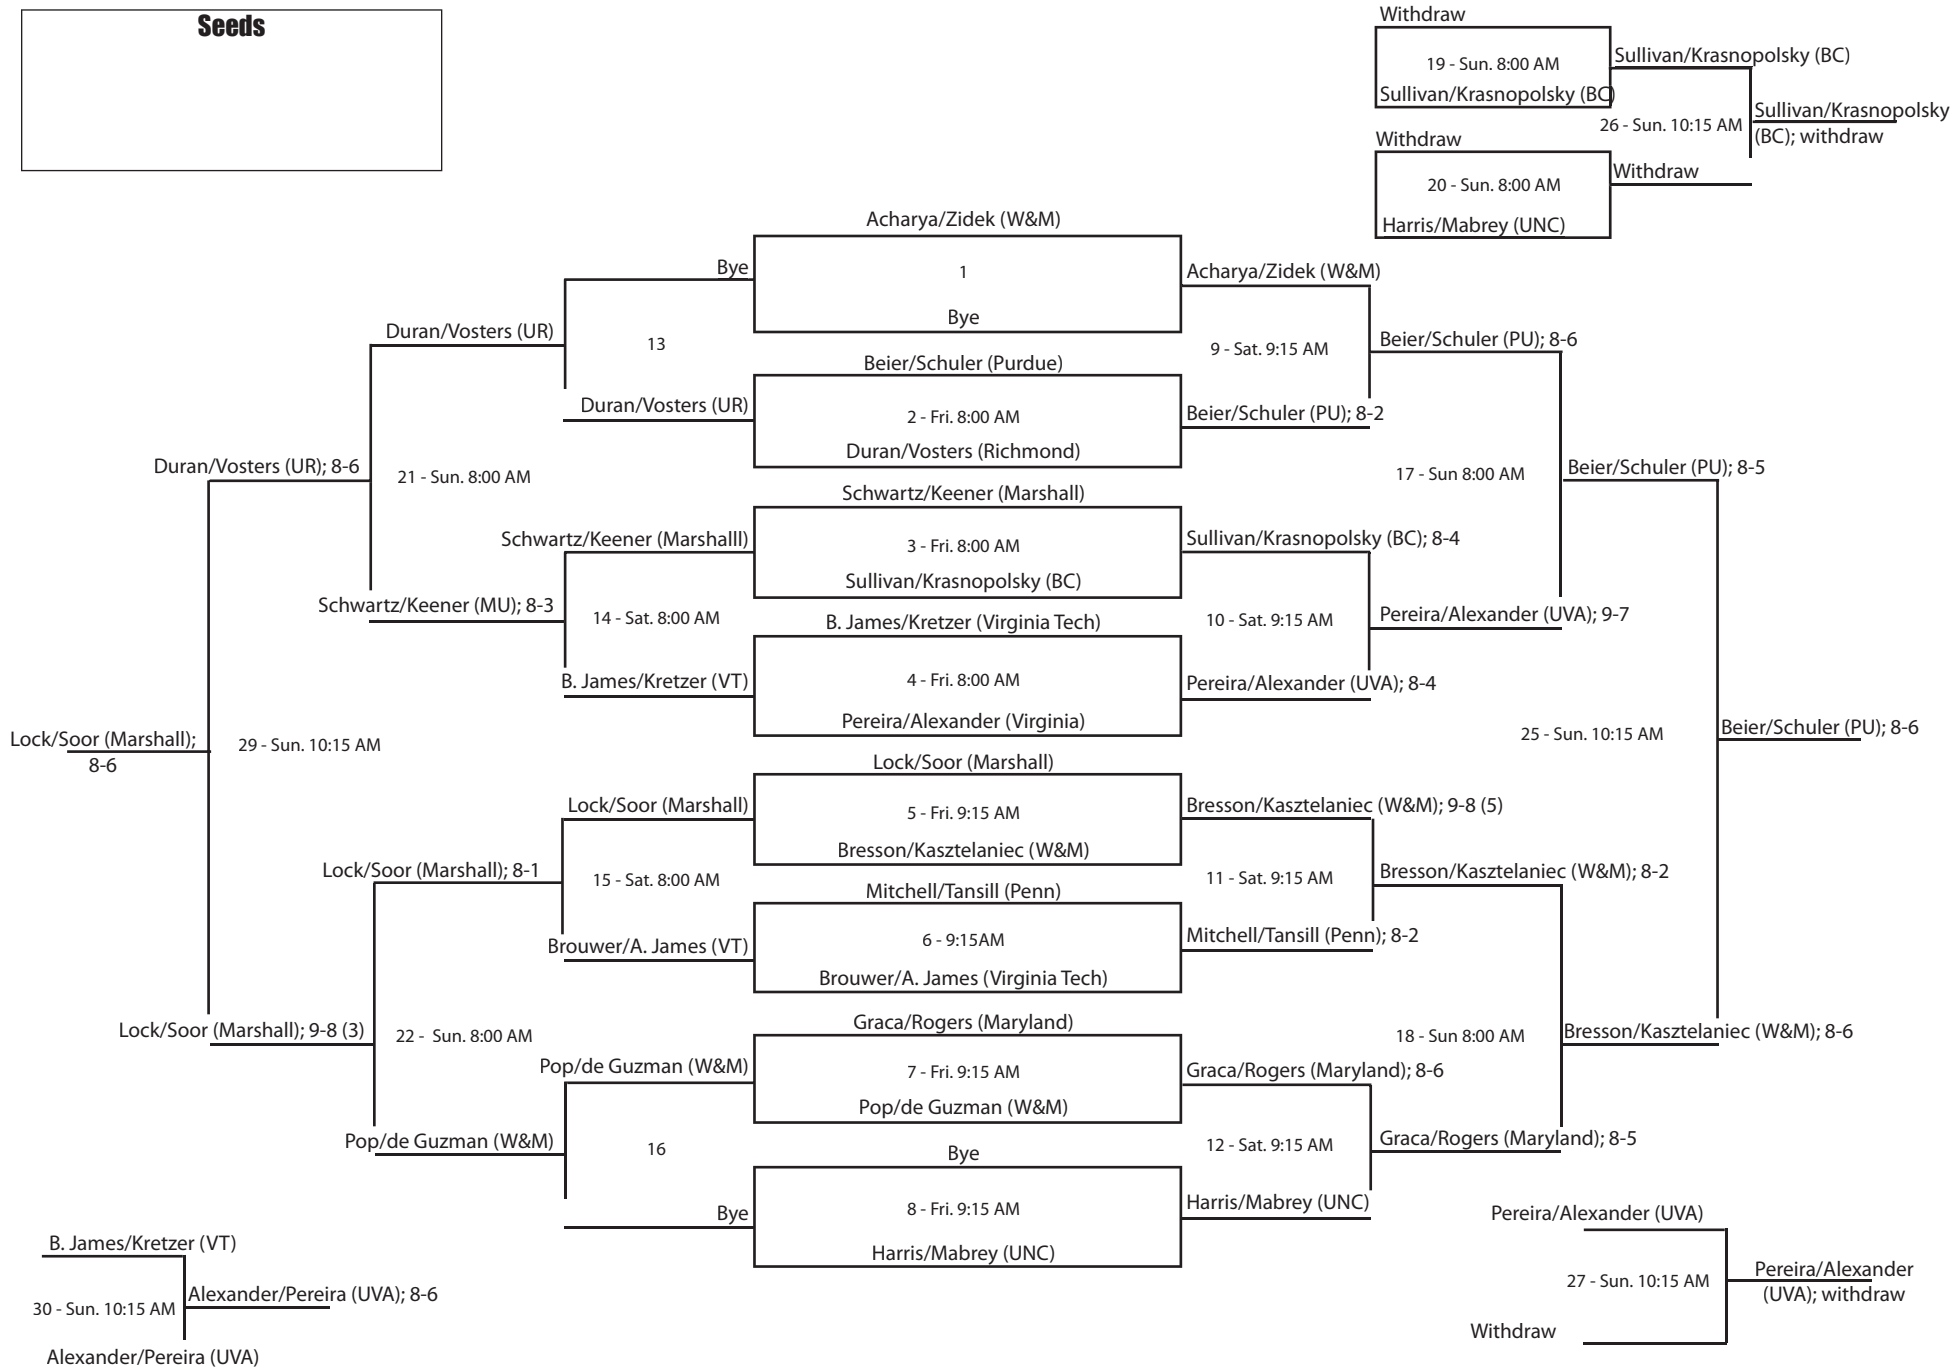

14th Annual William and Mary Women's Tennis Invitational • Williamsburg, Virginia • September 15-17, 2006

Doubles - Flight B (all matches at Busch)