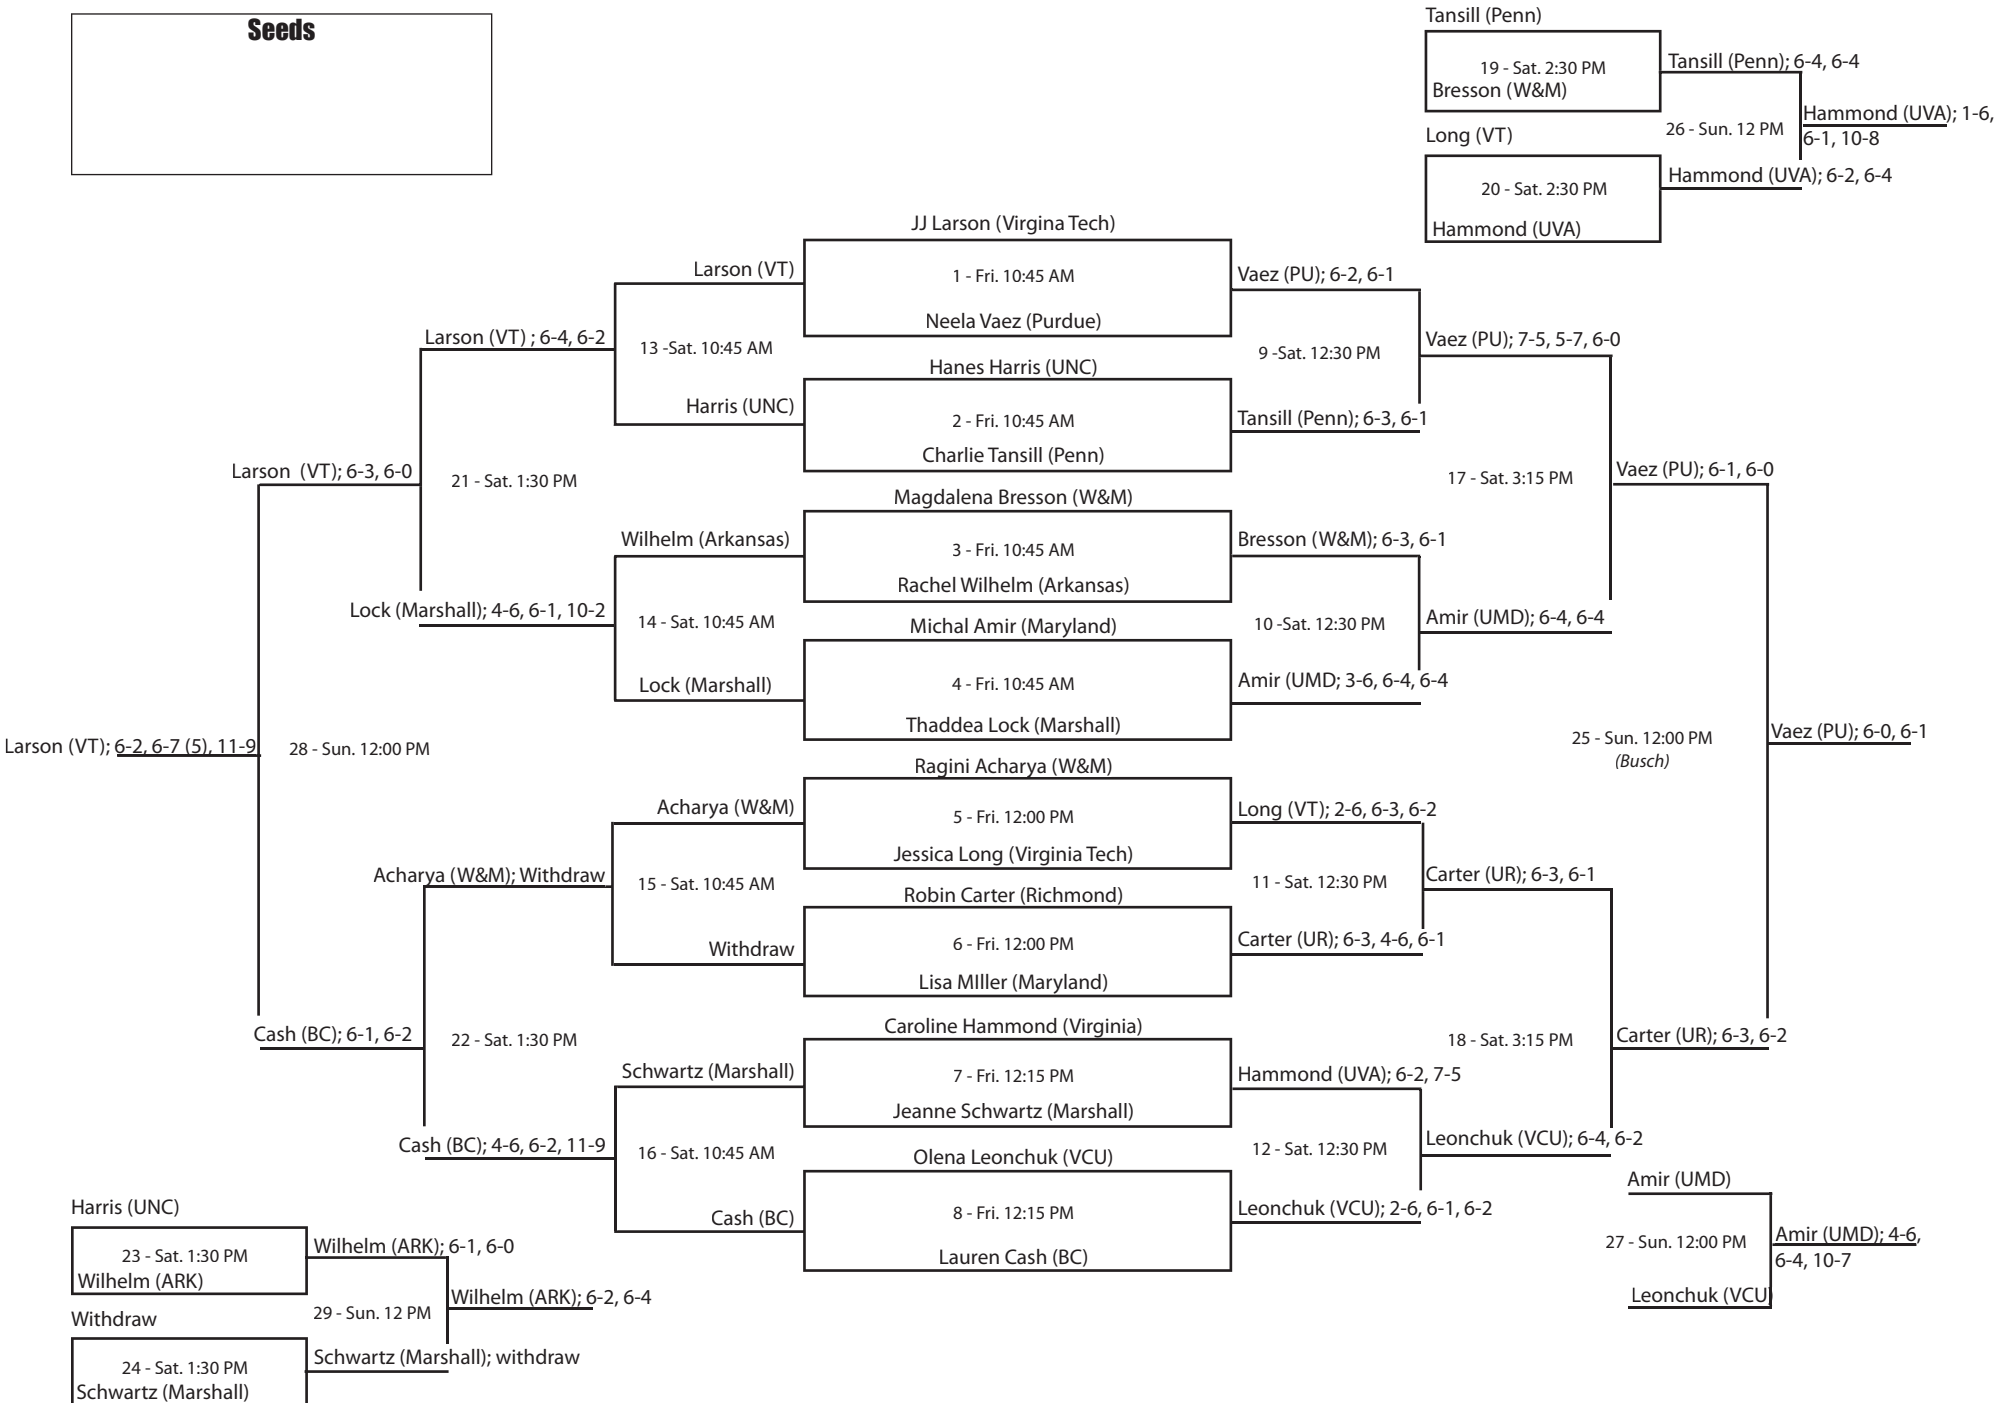

14th Annual William and Mary Women's Tennis Invitational • Williamsburg, Virginia • September 15-17, 2006

Singles - Flight A (all matches at Busch)

Seeds	
1. Megan Moulton-Levy	W&M
2. Jenna Long	UNC
3. Inga Beermann	Virginia Tech
4. Miranna Yuferova	VCU

14th Annual William and Mary Women's Tennis Invitational • Williamsburg, Virginia • September 15-17, 2006

Singles - Flight B (all matches at Busch)

14th Annual William and Mary Women's Tennis Invitational • Williamsburg, Virginia • September 15-17, 2006

Singles - Flight C (*all matches at Dillard, except as noted*)

14th Annual William and Mary Women's Tennis Invitational • Williamsburg, Virginia • September 15-17, 2006

Singles - Flight D (*all matches at Dillard, except as noted*)

Seeds

14th Annual William and Mary Women's Tennis Invitational • Williamsburg, Virginia • September 15-17, 2006

Singles - Flight E (all matches at Caf, except as noted)

Seeds

14th Annual William and Mary Women's Tennis Invitational • Williamsburg, Virginia • September 15-17, 2006