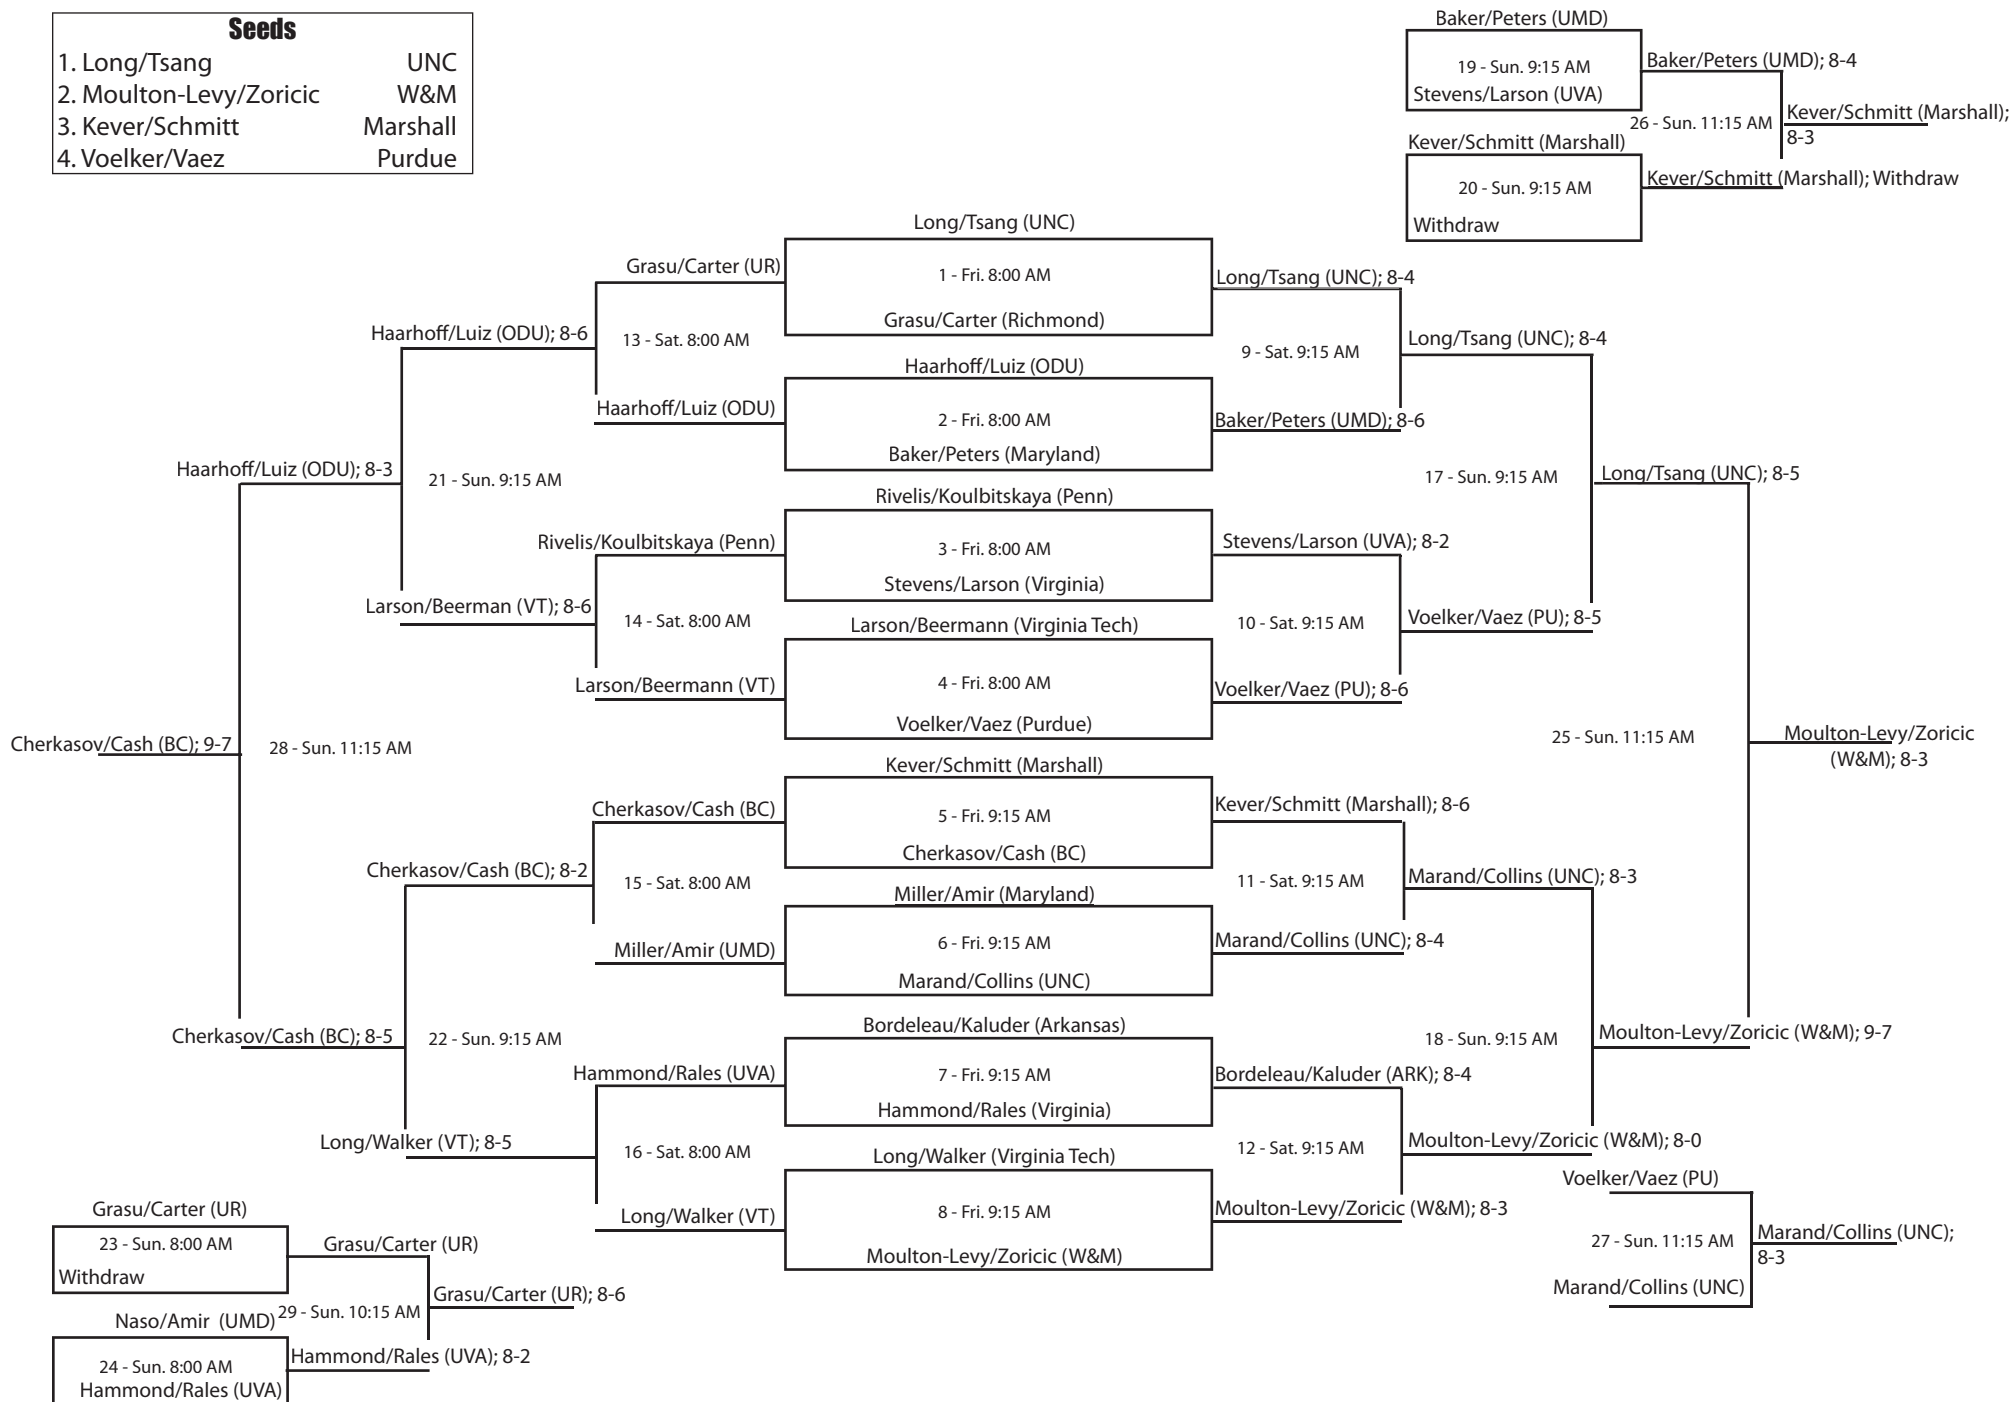

14th Annual William and Mary Women's Tennis Invitational • Williamsburg, Virginia • September 15-17, 2006

Singles - Flight B (all matches at Busch)

14th Annual William and Mary Women's Tennis Invitational • Williamsburg, Virginia • September 15-17, 2006

Seeds

14th Annual William and Mary Women's Tennis Invitational • Williamsburg, Virginia • September 15-17, 2006

Singles - Flight E (all matches at Caf, except as noted)

Seeds

14th Annual William and Mary Women's Tennis Invitational • Williamsburg, Virginia • September 15-17, 2006

Singles - Flight F (*all matches at MNTC, except as noted*)

Seeds

14th Annual William and Mary Women's Tennis Invitational • Williamsburg, Virginia • September 15-17, 2006

Doubles - Flight A (all matches at Busch)

Seeds	
1. Long/Tsang	UNC
2. Moulton-Levy/Zoricic	W&M
3. Kever/Schmitt	Marshall
4. Voelker/Vaez	Purdue

14th Annual William and Mary Women's Tennis Invitational • Williamsburg, Virginia • September 15-17, 2006