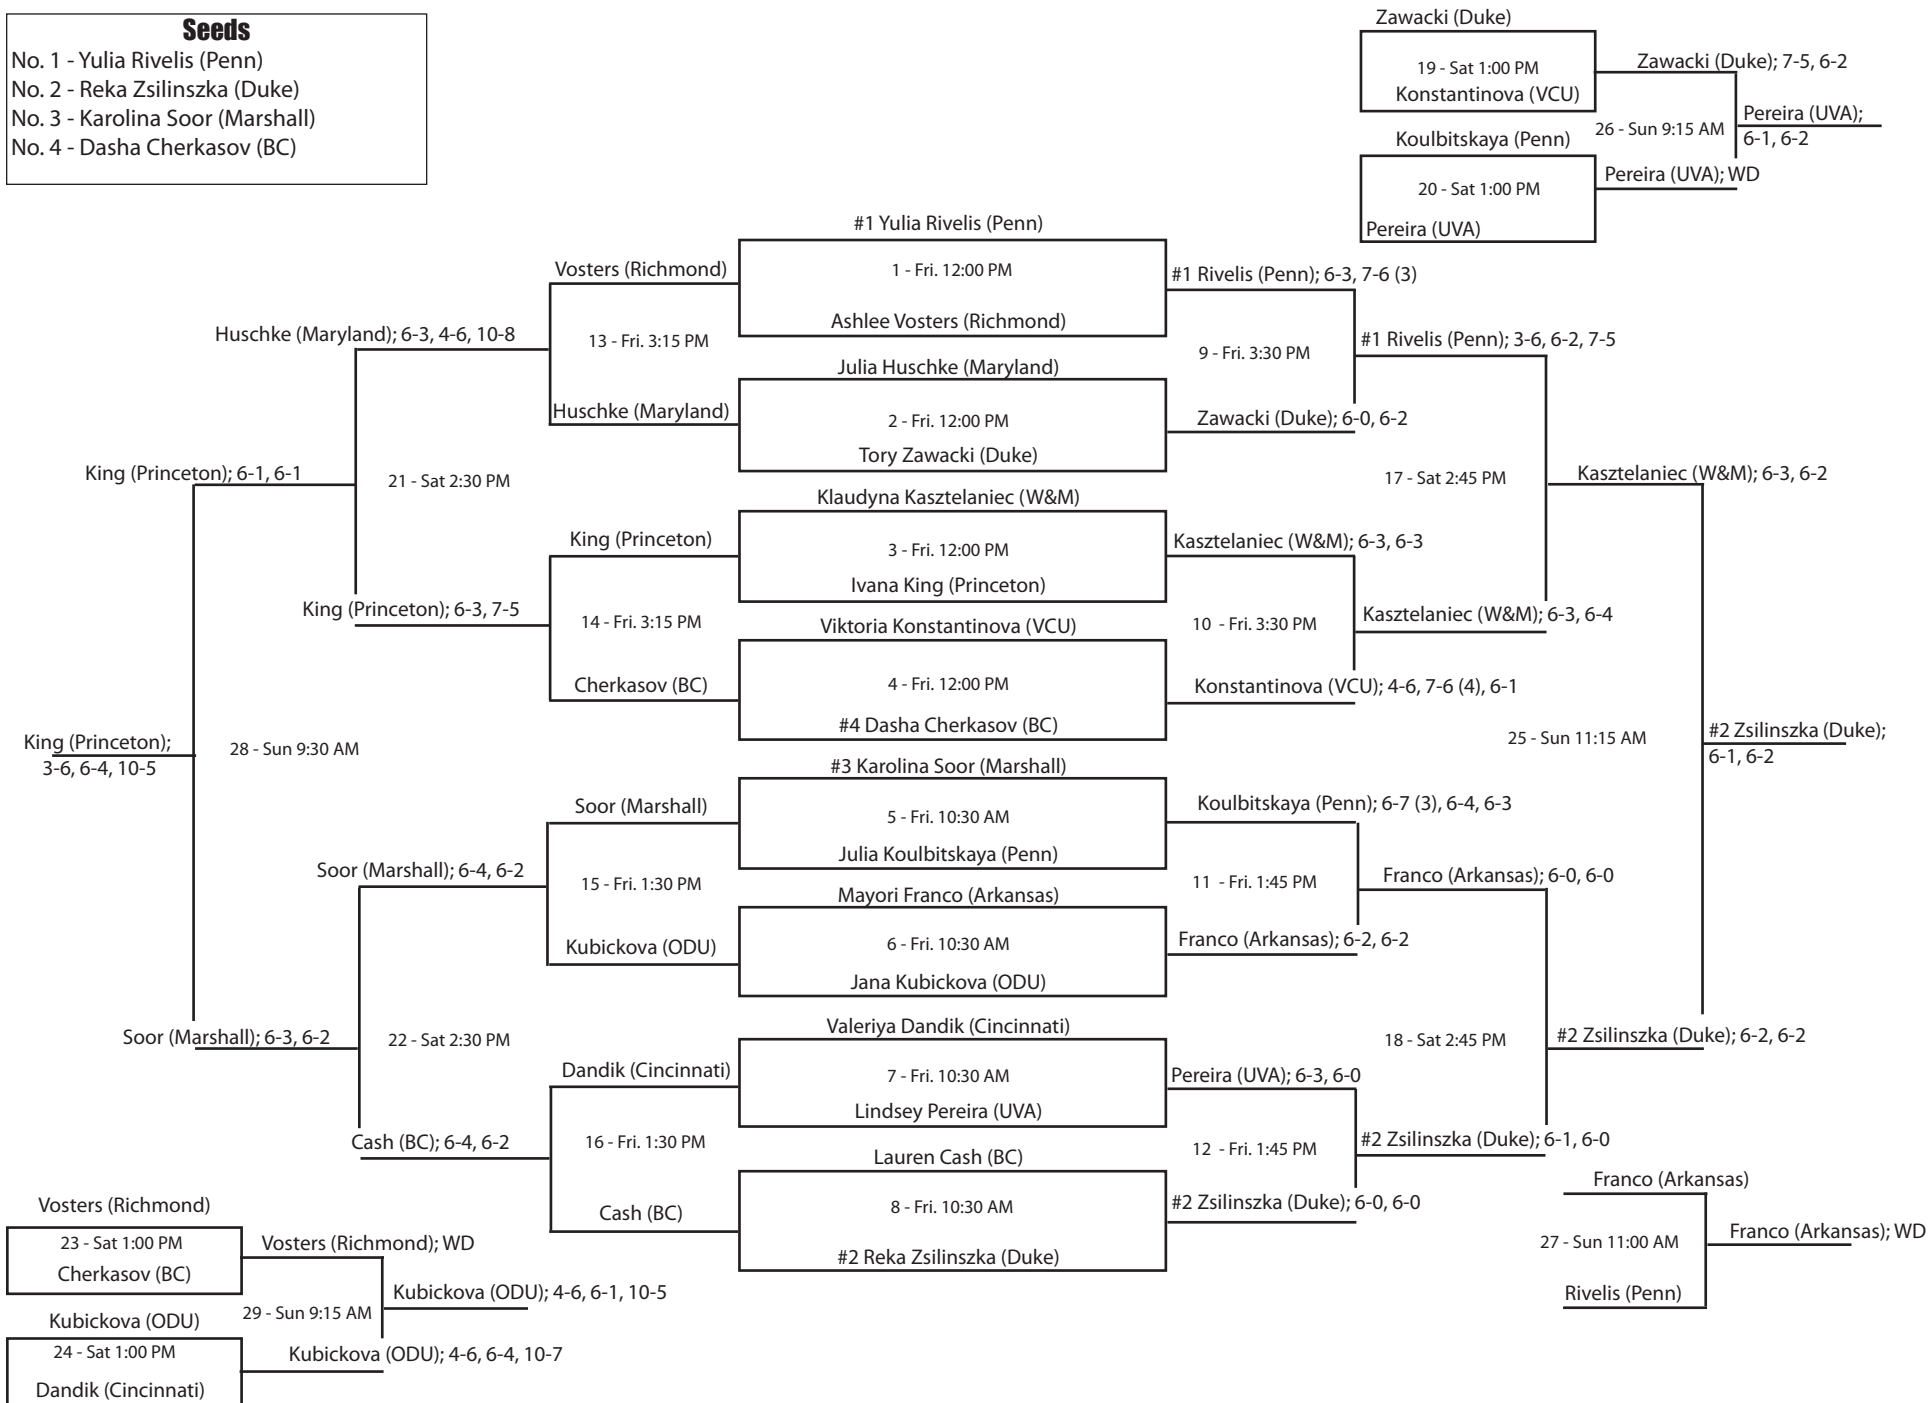

15th Annual William and Mary Women's Tennis Invitational • Williamsburg, Virginia • September 14-16, 2007

Singles - Flight B (all matches at Busch)

Seeds
 No. 1 - Yulia Rivelis (Penn)
 No. 2 - Reka Zsilinszka (Duke)
 No. 3 - Karolina Soor (Marshall)
 No. 4 - Dasha Cherkasov (BC)

15th Annual William and Mary Women's Tennis Invitational • Williamsburg, Virginia • September 14-16, 2007

Singles - Flight C (all matches at Dillard, except as noted)

15th Annual William and Mary Women's Tennis Invitational • Williamsburg, Virginia • September 14-16, 2007

Singles - Flight D (all matches at Dillard, except as noted)

15th Annual William and Mary Women's Tennis Invitational • Williamsburg, Virginia • September 14-16, 2007

Singles - Flight E (all matches at Caf, except as noted)

Doubles - Flight B *(all matches at Busch, except as noted)*

15th Annual William and Mary Women's Tennis Invitational • Williamsburg, Virginia • September 14-16, 2007

Doubles - Flight C (all matches at Caf)