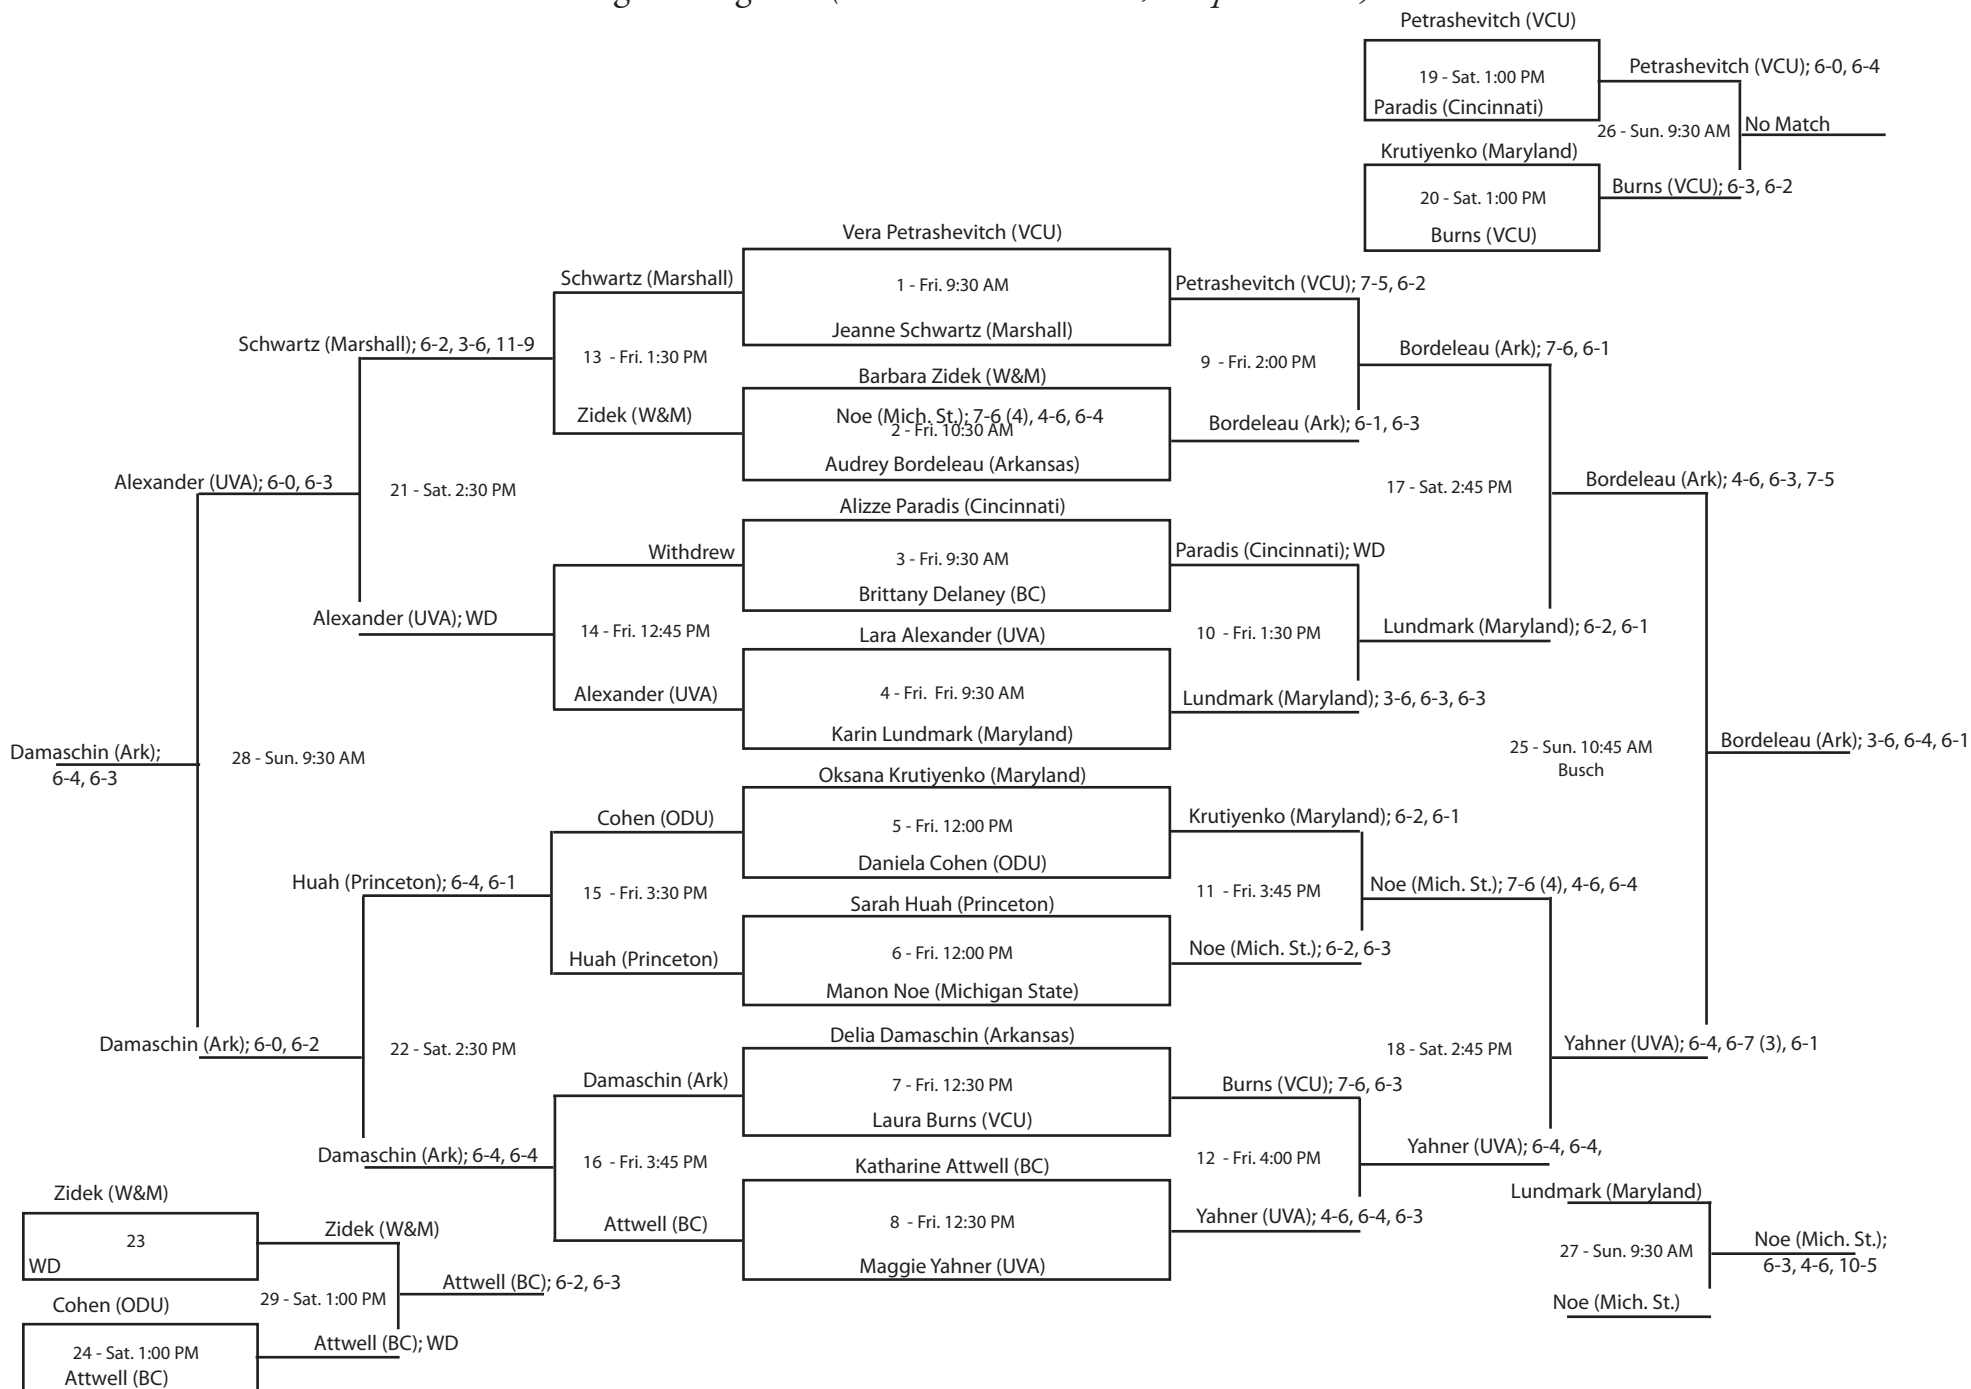

15th Annual William and Mary Women's Tennis Invitational • Williamsburg, Virginia • September 14-16, 2007

Singles - Flight B (all matches at Busch)

Seeds
 No. 1 - Yulia Rivelis (Penn)
 No. 2 - Reka Zsilinszka (Duke)
 No. 3 - Karolina Soor (Marshall)
 No. 4 - Dasha Cherkasov (BC)

15th Annual William and Mary Women's Tennis Invitational • Williamsburg, Virginia • September 14-16, 2007

Singles - Flight C (all matches at Dillard, except as noted)

15th Annual William and Mary Women's Tennis Invitational • Williamsburg, Virginia • September 14-16, 2007

Singles - Flight D (all matches at Dillard, except as noted)

15th Annual William and Mary Women's Tennis Invitational • Williamsburg, Virginia • September 14-16, 2007

Singles - Flight E (all matches at Caf, except as noted)

Doubles - Flight B *(all matches at Busch, except as noted)*

15th Annual William and Mary Women's Tennis Invitational • Williamsburg, Virginia • September 14-16, 2007

Doubles - Flight C (all matches at Caf)