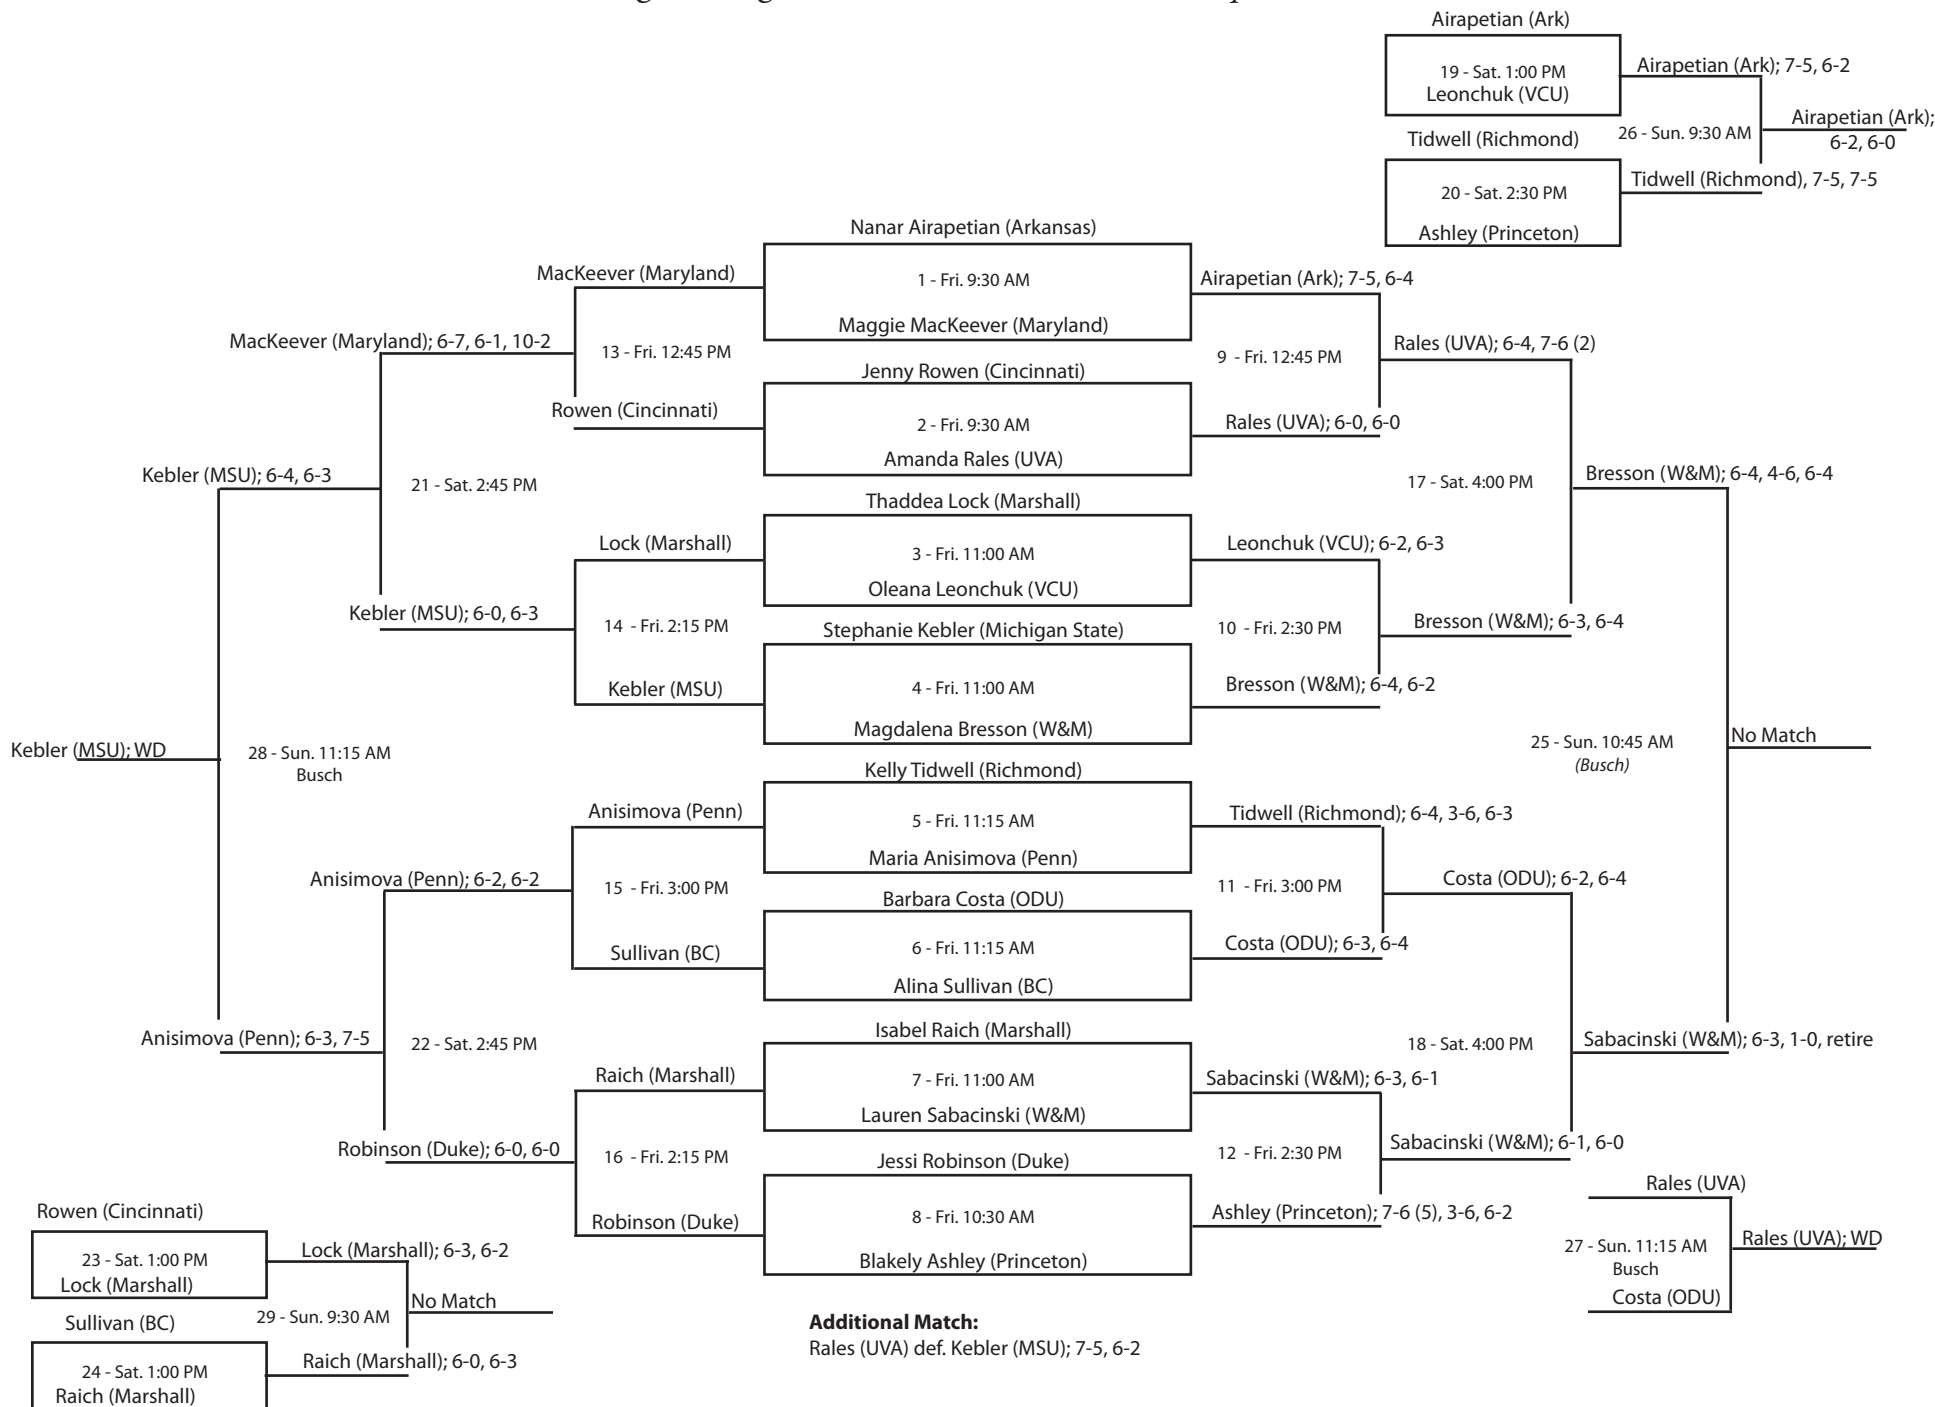

15th Annual William and Mary Women's Tennis Invitational • Williamsburg, Virginia • September 14-16, 2007

Singles - Flight B (all matches at Busch)

Seeds
 No. 1 - Yulia Rivelis (Penn)
 No. 2 - Reka Zsilinszka (Duke)
 No. 3 - Karolina Soor (Marshall)
 No. 4 - Dasha Cherkasov (BC)

15th Annual William and Mary Women's Tennis Invitational • Williamsburg, Virginia • September 14-16, 2007

Singles - Flight C (all matches at Dillard, except as noted)

15th Annual William and Mary Women's Tennis Invitational • Williamsburg, Virginia • September 14-16, 2007

Singles - Flight D (all matches at Dillard, except as noted)

15th Annual William and Mary Women's Tennis Invitational • Williamsburg, Virginia • September 14-16, 2007

Singles - Flight E (all matches at Caf, except as noted)

15th Annual William and Mary Women's Tennis Invitational • Williamsburg, Virginia • September 14-16, 2007

Singles - Flight F (*all matches at MNTC, except as noted*)

15th Annual William and Mary Women's Tennis Invitational • Williamsburg, Virginia • September 14-16, 2007