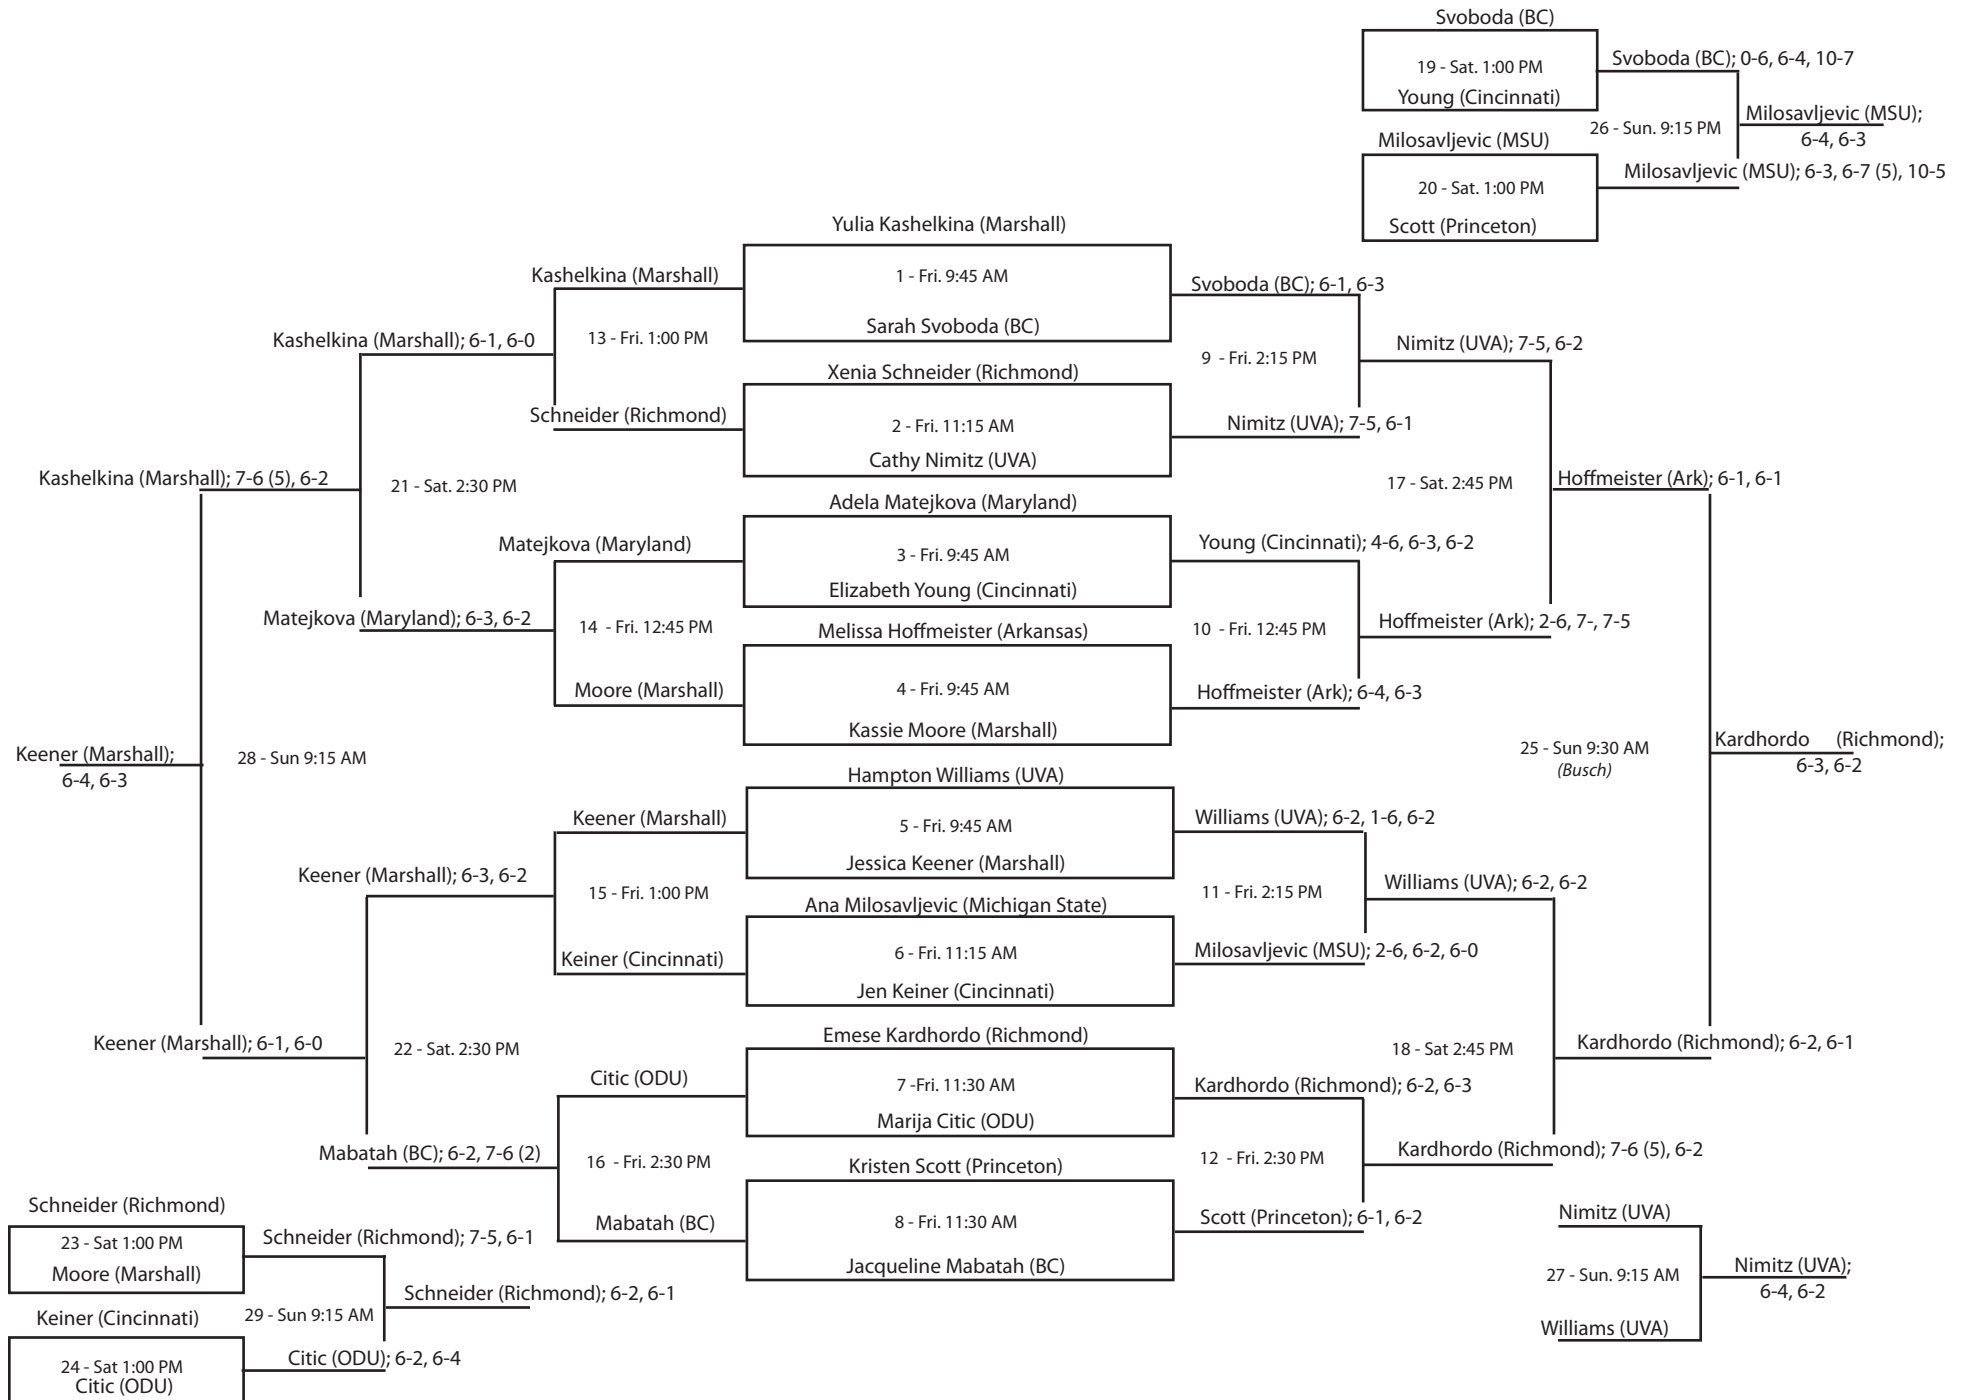

15th Annual William and Mary Women's Tennis Invitational • Williamsburg, Virginia • September 14-16, 2007

Singles - Flight B (all matches at Busch)

Seeds
 No. 1 - Yulia Rivelis (Penn)
 No. 2 - Reka Zsilinszka (Duke)
 No. 3 - Karolina Soor (Marshall)
 No. 4 - Dasha Cherkasov (BC)

15th Annual William and Mary Women's Tennis Invitational • Williamsburg, Virginia • September 14-16, 2007

Singles - Flight C (all matches at Dillard, except as noted)

15th Annual William and Mary Women's Tennis Invitational • Williamsburg, Virginia • September 14-16, 2007

Singles - Flight D (all matches at Dillard, except as noted)

15th Annual William and Mary Women's Tennis Invitational • Williamsburg, Virginia • September 14-16, 2007

Singles - Flight E (all matches at Caf, except as noted)

15th Annual William and Mary Women's Tennis Invitational • Williamsburg, Virginia • September 14-16, 2007

Singles - Flight F (*all matches at MNTC, except as noted*)

15th Annual William and Mary Women's Tennis Invitational • Williamsburg, Virginia • September 14-16, 2007