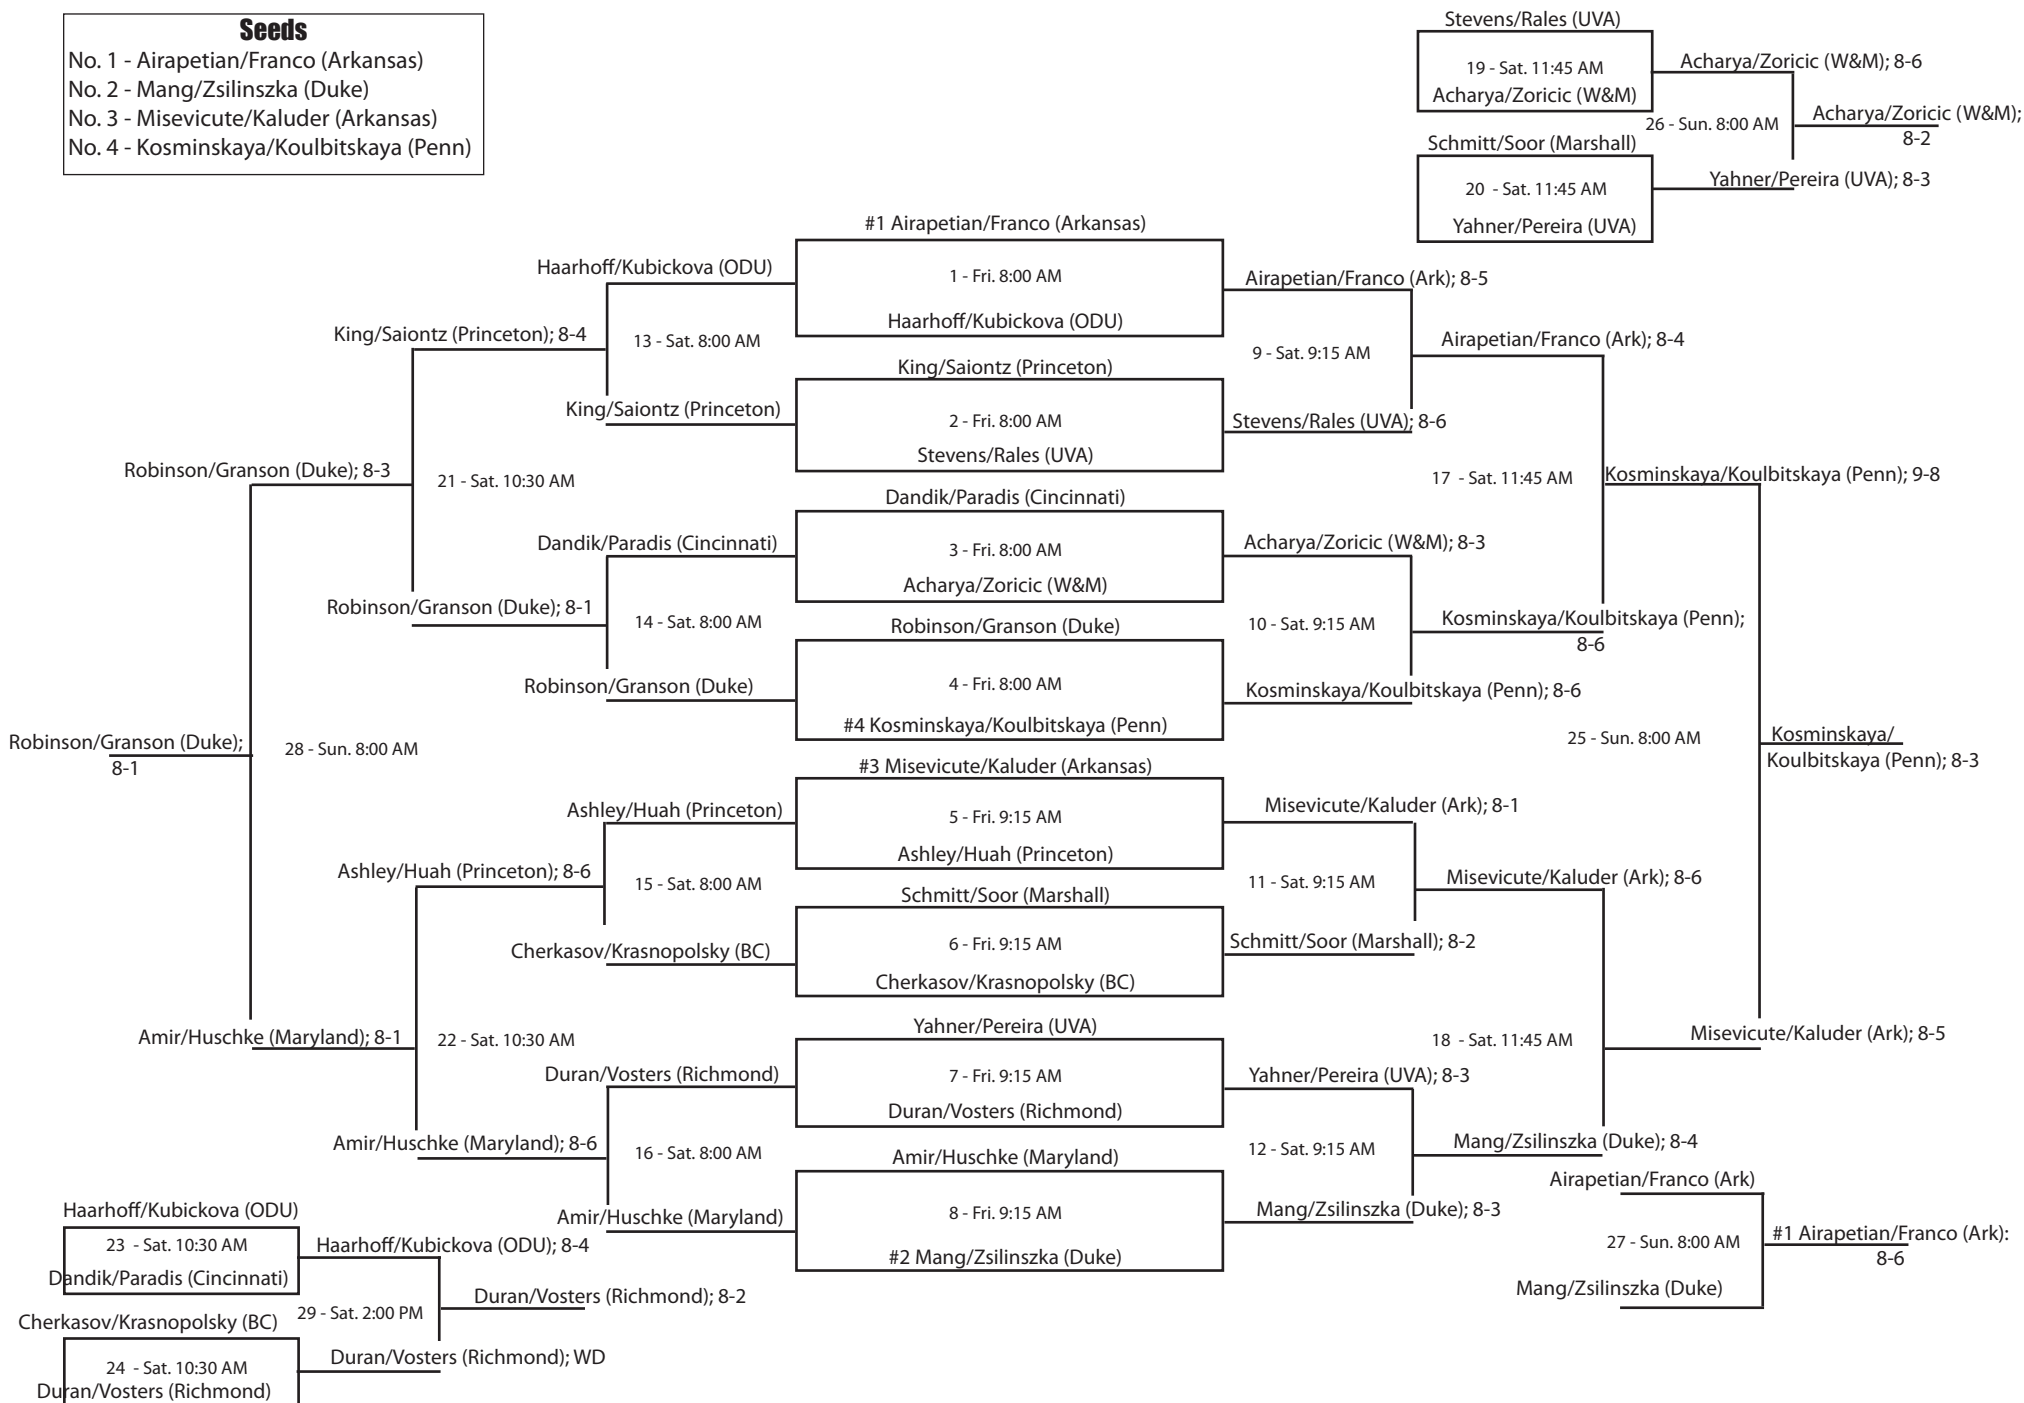

Singles - Flight D (all matches at Dillard, except as noted)

15th Annual William and Mary Women's Tennis Invitational • Williamsburg, Virginia • September 14-16, 2007

Singles - Flight E (all matches at Caf, except as noted)

15th Annual William and Mary Women's Tennis Invitational • Williamsburg, Virginia • September 14-16, 2007

Singles - Flight F (*all matches at MNTC, except as noted*)

15th Annual William and Mary Women's Tennis Invitational • Williamsburg, Virginia • September 14-16, 2007

Doubles - Flight A (all matches at Busch)

Seeds

- No. 1 - Airapetian/Franco (Arkansas)
- No. 2 - Mang/Zsilinszka (Duke)
- No. 3 - Misevicute/Kaluder (Arkansas)
- No. 4 - Kosminskaya/Koulbitskaya (Penn)

15th Annual William and Mary Women's Tennis Invitational • Williamsburg, Virginia • September 14-16, 2007

Doubles - Flight B *(all matches at Busch, except as noted)*

15th Annual William and Mary Women's Tennis Invitational • Williamsburg, Virginia • September 14-16, 2007

Doubles - Flight C (all matches at Caf)