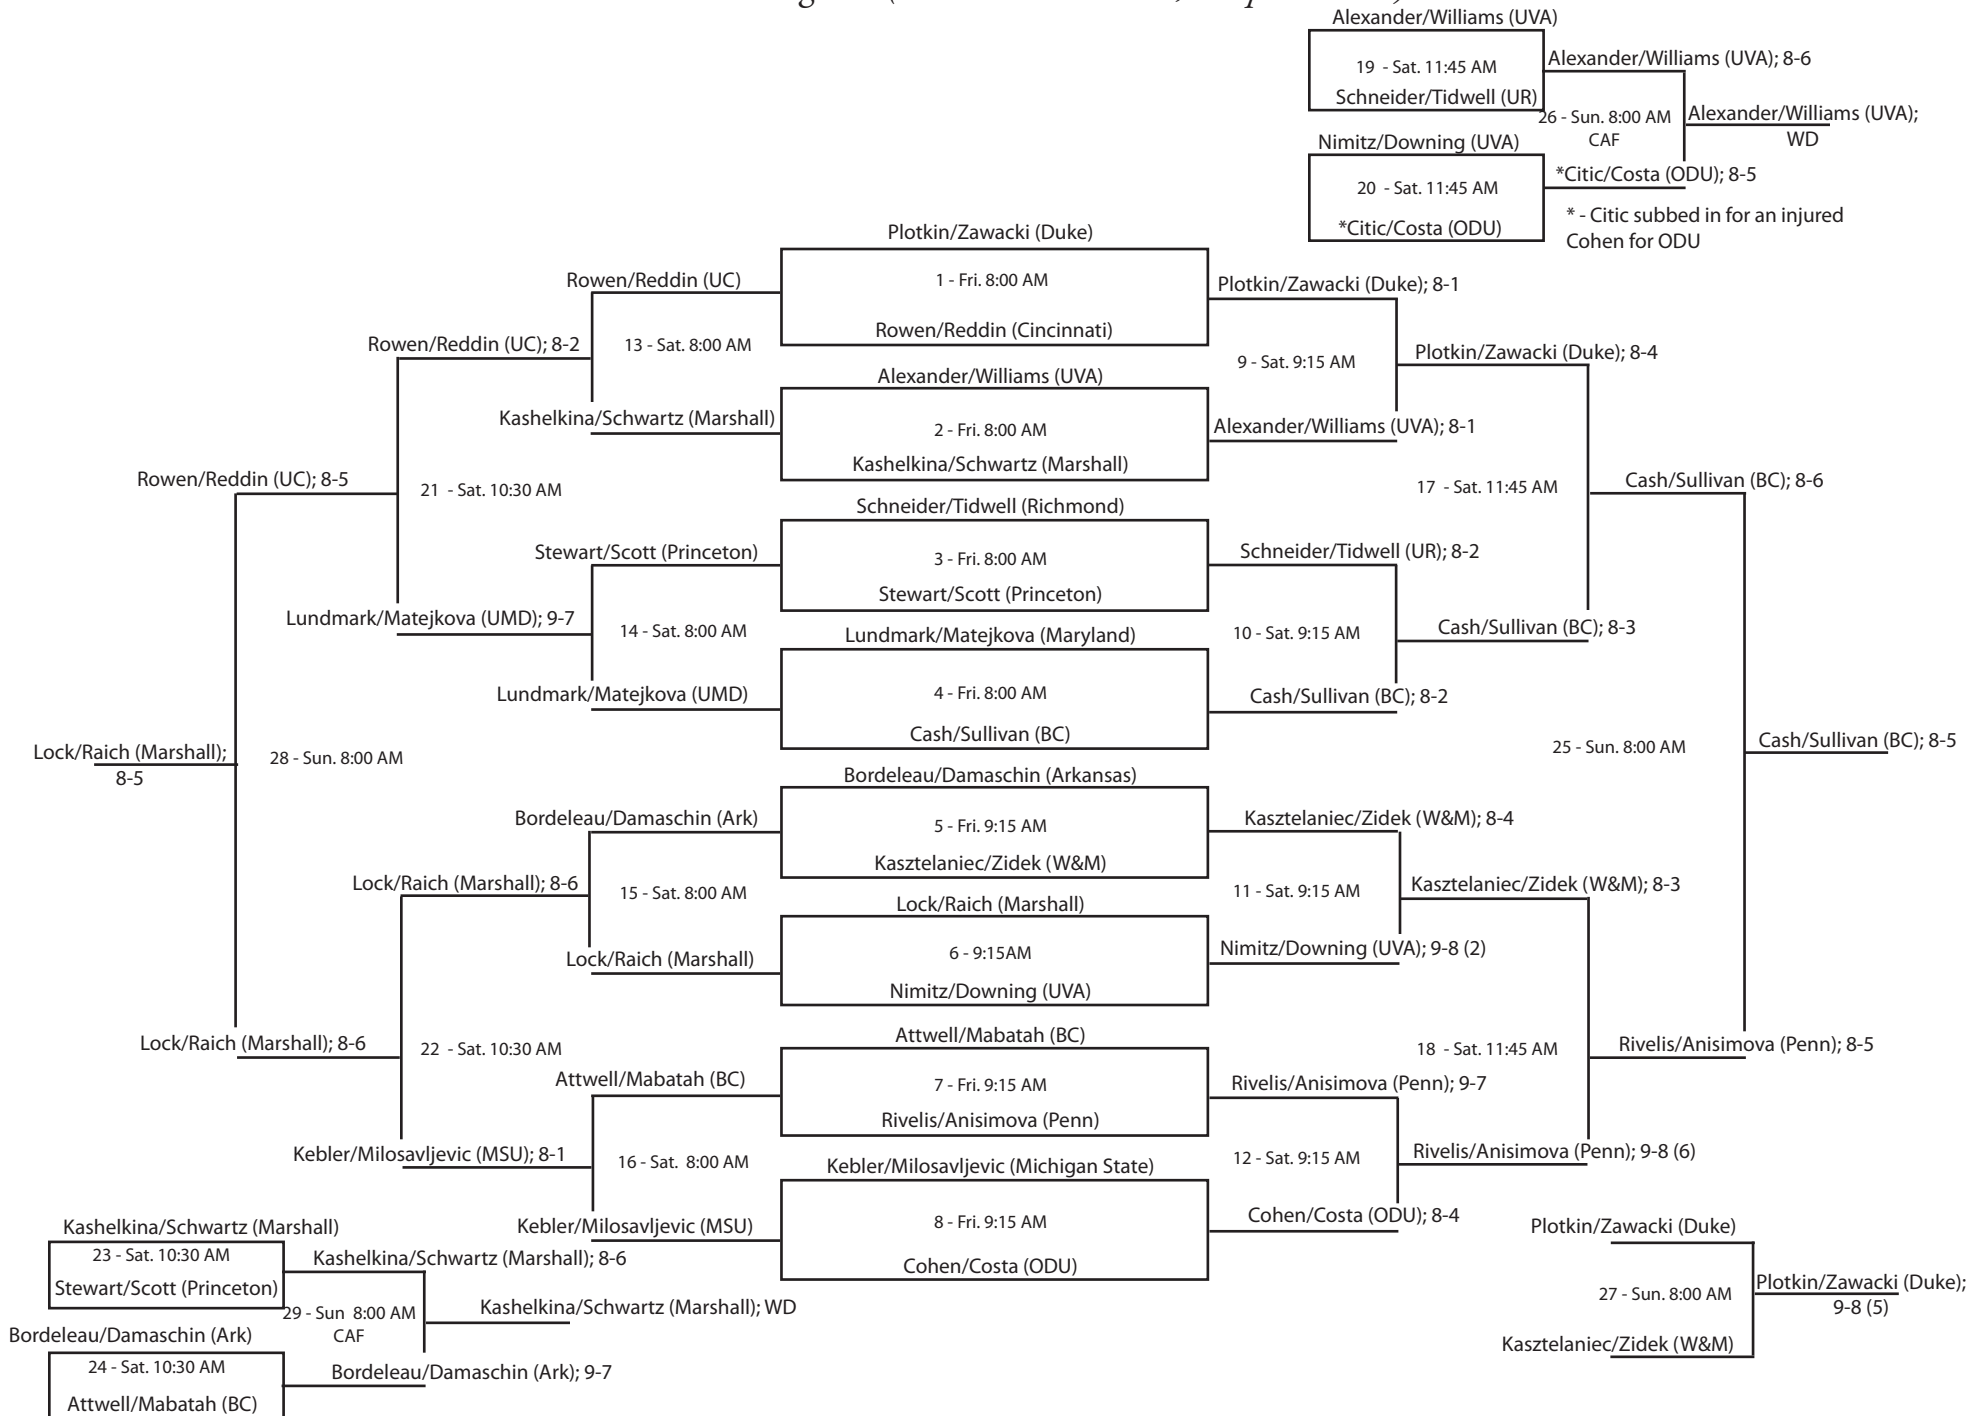

Singles - Flight D (all matches at Dillard, except as noted)

15th Annual William and Mary Women's Tennis Invitational • Williamsburg, Virginia • September 14-16, 2007

Singles - Flight E (all matches at Caf, except as noted)

15th Annual William and Mary Women's Tennis Invitational • Williamsburg, Virginia • September 14-16, 2007

Singles - Flight F (*all matches at MNTC, except as noted*)

15th Annual William and Mary Women's Tennis Invitational • Williamsburg, Virginia • September 14-16, 2007

Doubles - Flight A (all matches at Busch)

Seeds

- No. 1 - Airapetian/Franco (Arkansas)
- No. 2 - Mang/Zsilinszka (Duke)
- No. 3 - Misevicute/Kaluder (Arkansas)
- No. 4 - Kosminskaya/Koulbitskaya (Penn)

15th Annual William and Mary Women's Tennis Invitational • Williamsburg, Virginia • September 14-16, 2007

Doubles - Flight B *(all matches at Busch, except as noted)*

15th Annual William and Mary Women's Tennis Invitational • Williamsburg, Virginia • September 14-16, 2007

Doubles - Flight C (all matches at Caf)