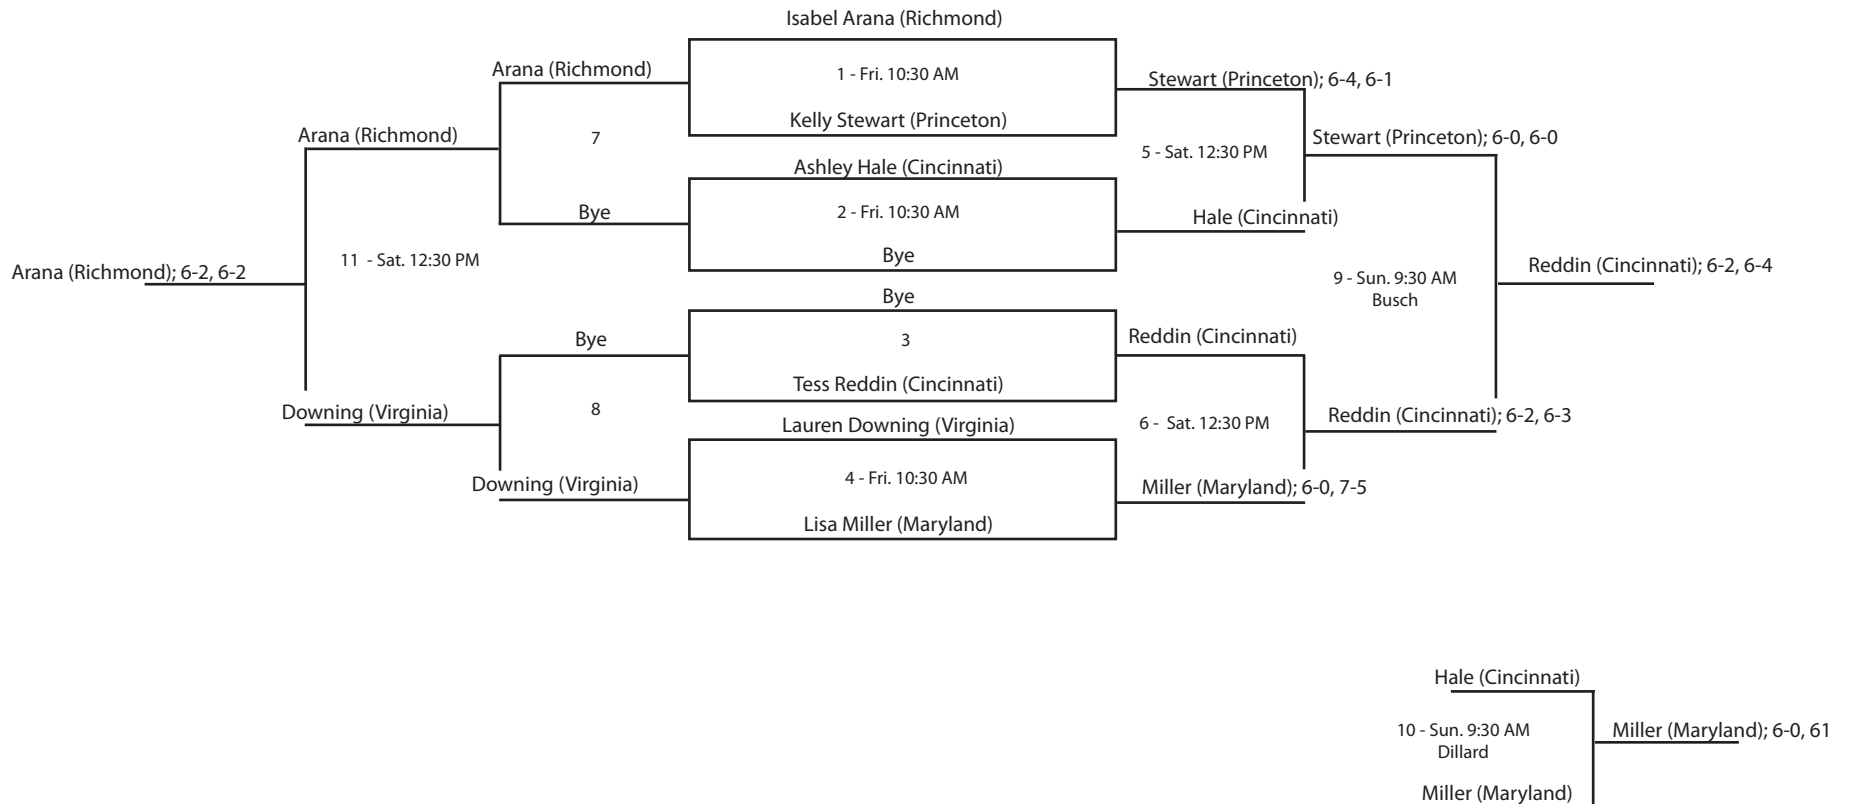

15th Annual William and Mary Women's Tennis Invitational • Williamsburg, Virginia • September 14-16, 2007

Singles - Flight C (all matches at Dillard, except as noted)

15th Annual William and Mary Women's Tennis Invitational • Williamsburg, Virginia • September 14-16, 2007

Singles - Flight D (all matches at Dillard, except as noted)

15th Annual William and Mary Women's Tennis Invitational • Williamsburg, Virginia • September 14-16, 2007

Singles - Flight E (all matches at Caf, except as noted)

15th Annual William and Mary Women's Tennis Invitational • Williamsburg, Virginia • September 14-16, 2007

Singles - Flight F (*all matches at MNTC, except as noted*)

15th Annual William and Mary Women's Tennis Invitational • Williamsburg, Virginia • September 14-16, 2007

Doubles - Flight B *(all matches at Busch, except as noted)*

15th Annual William and Mary Women's Tennis Invitational • Williamsburg, Virginia • September 14-16, 2007

Doubles - Flight C (all matches at Caf)