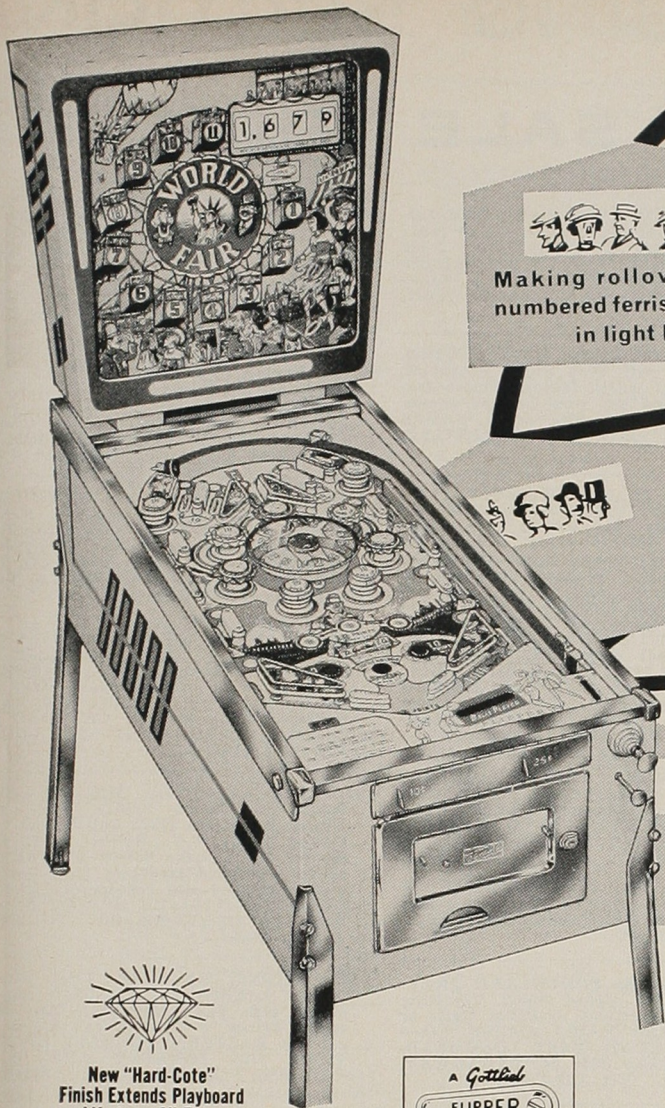

New "Spin-Disc" Feature spots any one of 11 numbered cars.

Making rollovers lights numbered ferris wheel cars in light box.

Lighted red bumpers and out hole activate "Spin-Disc."

Lighting all cars awards special and relights one rollover for additional special scoring.