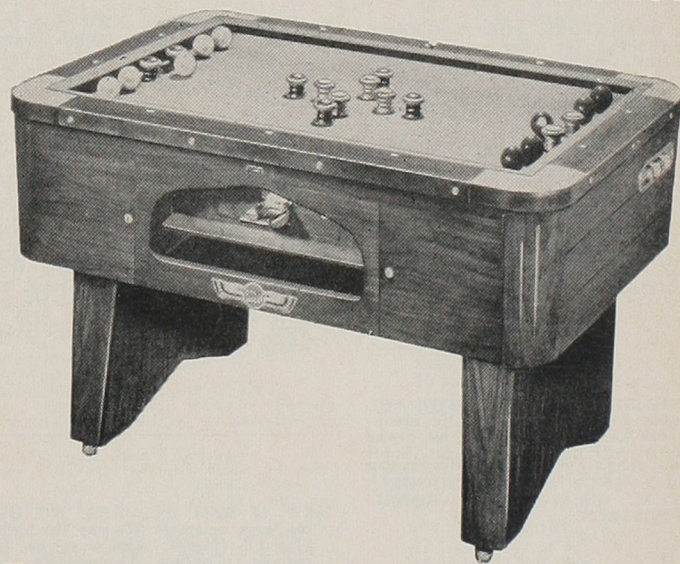

Alley® BUMPER POOL®

- ANODIZED ALUMINUM BUMPERS
- GENUINE SLATE TOPS
- PLASTIC LAMINATE ON RAILS
- HEAVY DUTY LEG ADJUSTERS
- RECESSED COIN CHUTE AND BALL TRAP DRAWER
- REGULATION SIZE. WALNUT FINISH

Complete Selection of Parts and Accessories.

See your Distributor or contact us direct

Alley® SALES COMPANY

(Sales Affiliate of Valley Manufacturing Co.)

333 MORTON ST., BAY CITY, MICH. 48709 • TWINBROOK 5-8587