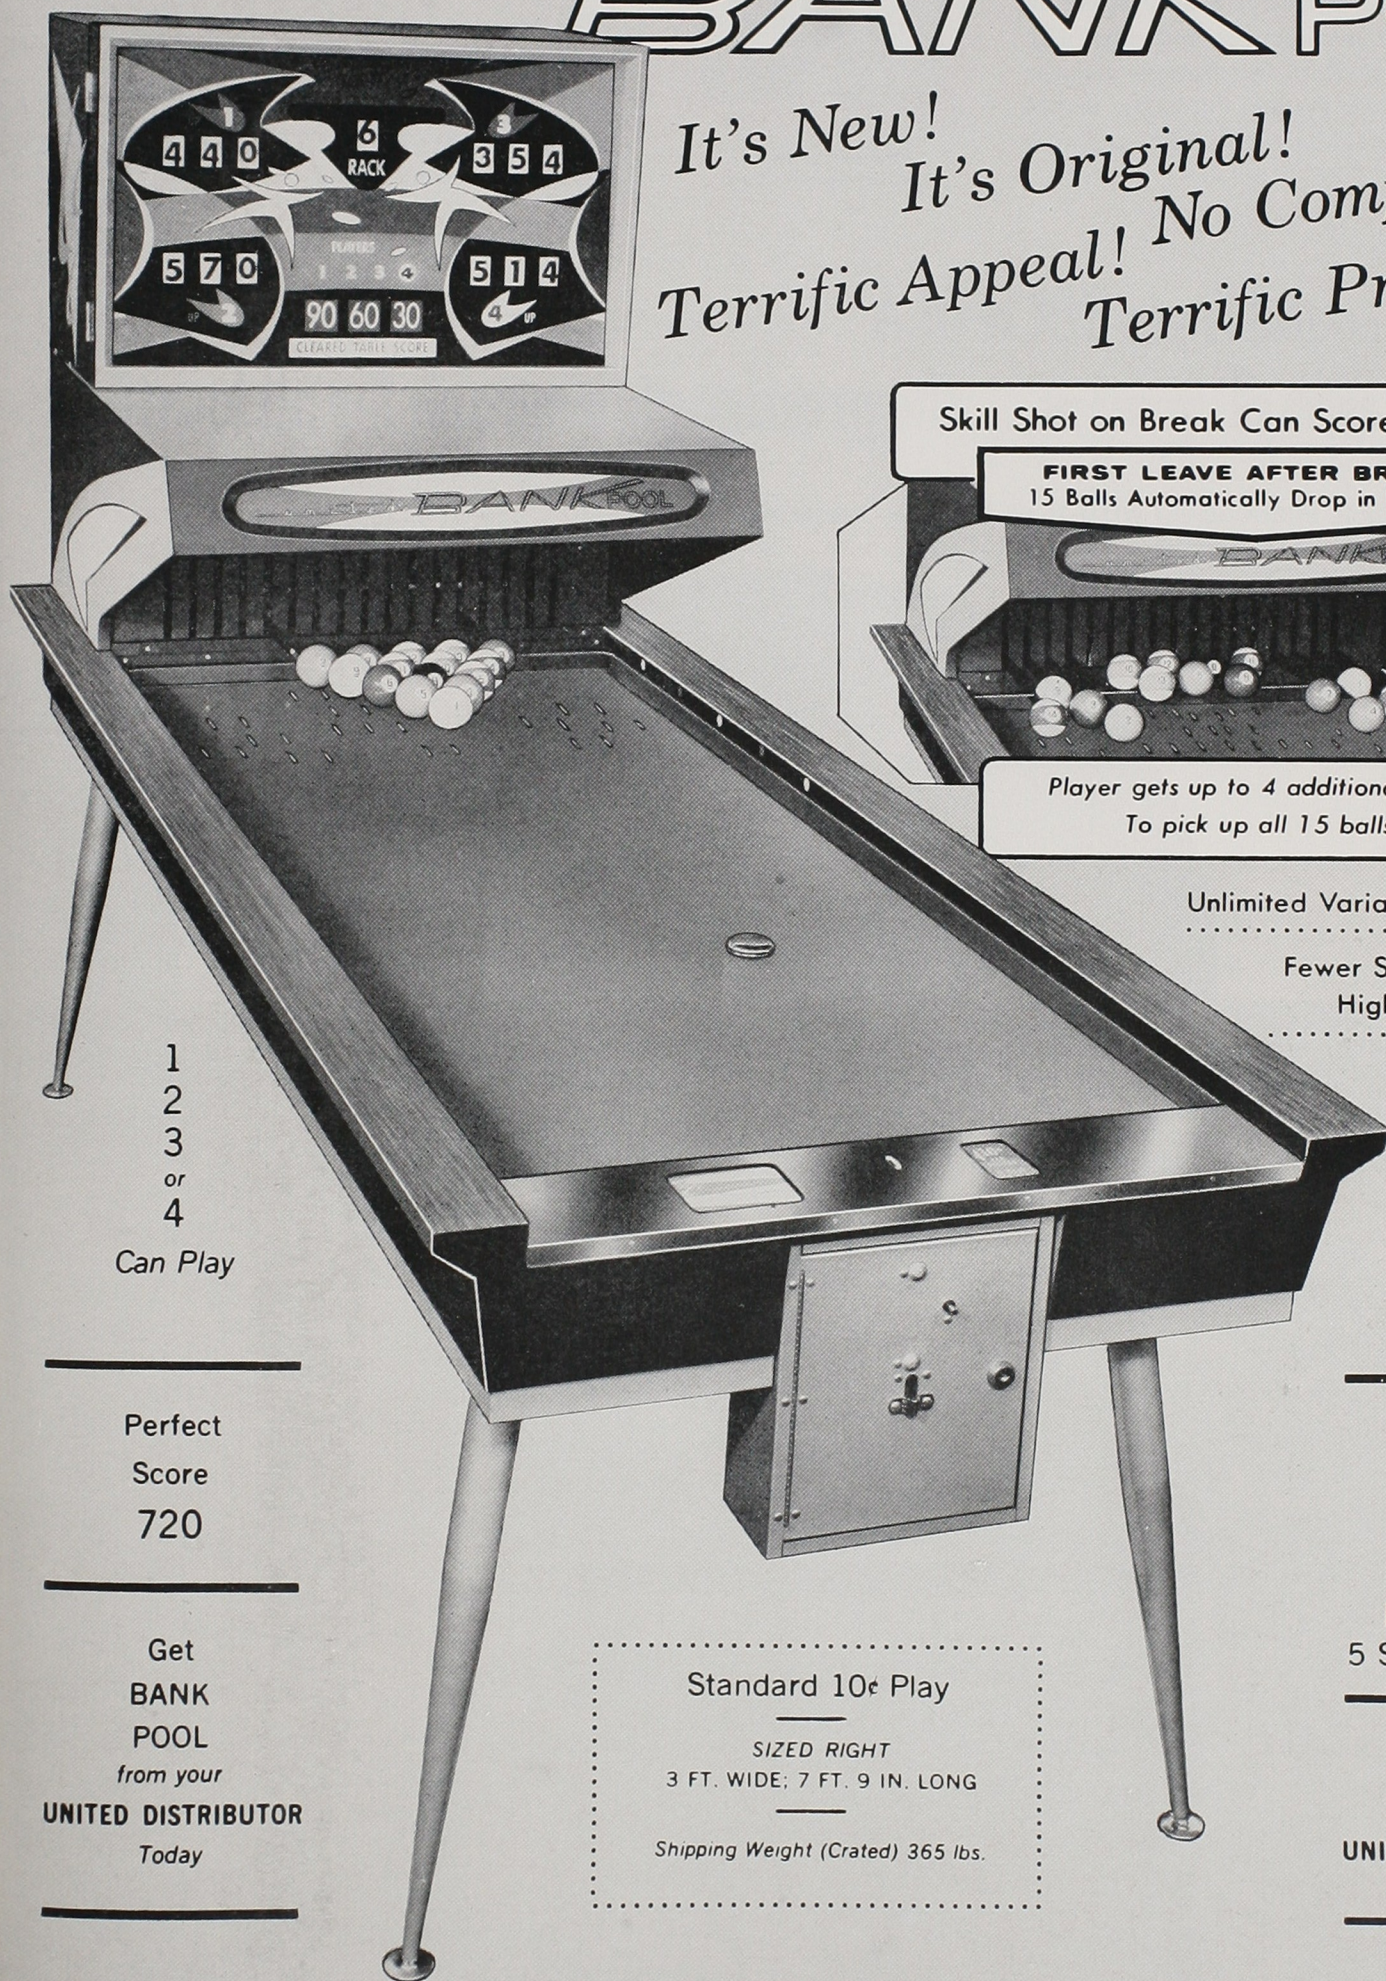

SUPERBLY
STYLED

The Aristocrat of All Games

STRIKINGLY
BEAUTIFUL

UNITED'S BANK POOL

*It's New!
It's Original!
Terrific Appeal! No Competition!
Terrific Profits!*

Skill Shot on Break Can Score 30-20-10

FIRST LEAVE AFTER BREAK
15 Balls Automatically Drop in Pattern