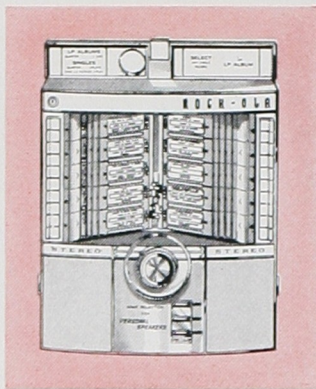

EPITOME OF QUALITY Rock-Ola builds it simple. Rock-Ola builds it solid. Rock-Ola builds in the quality it takes to keep the rich full stereo sound of a Broadway album or single coming in loud and clear to Main Street 24 hours a day. That's why the versatile new Grand Prix is a solid hit in any location.

Every component in the famous Rock-Ola mechanism is functional. The entire assembly is a masterpiece of simplicity, engineered for maximum performance with minimum servicing. These Rock-Ola features tell the story: a "common" receiver system; automatic money counter; exclusive Mech-O-Matic intermix; and new transistorized amplifier.

Phonette remote speaker-selector unit