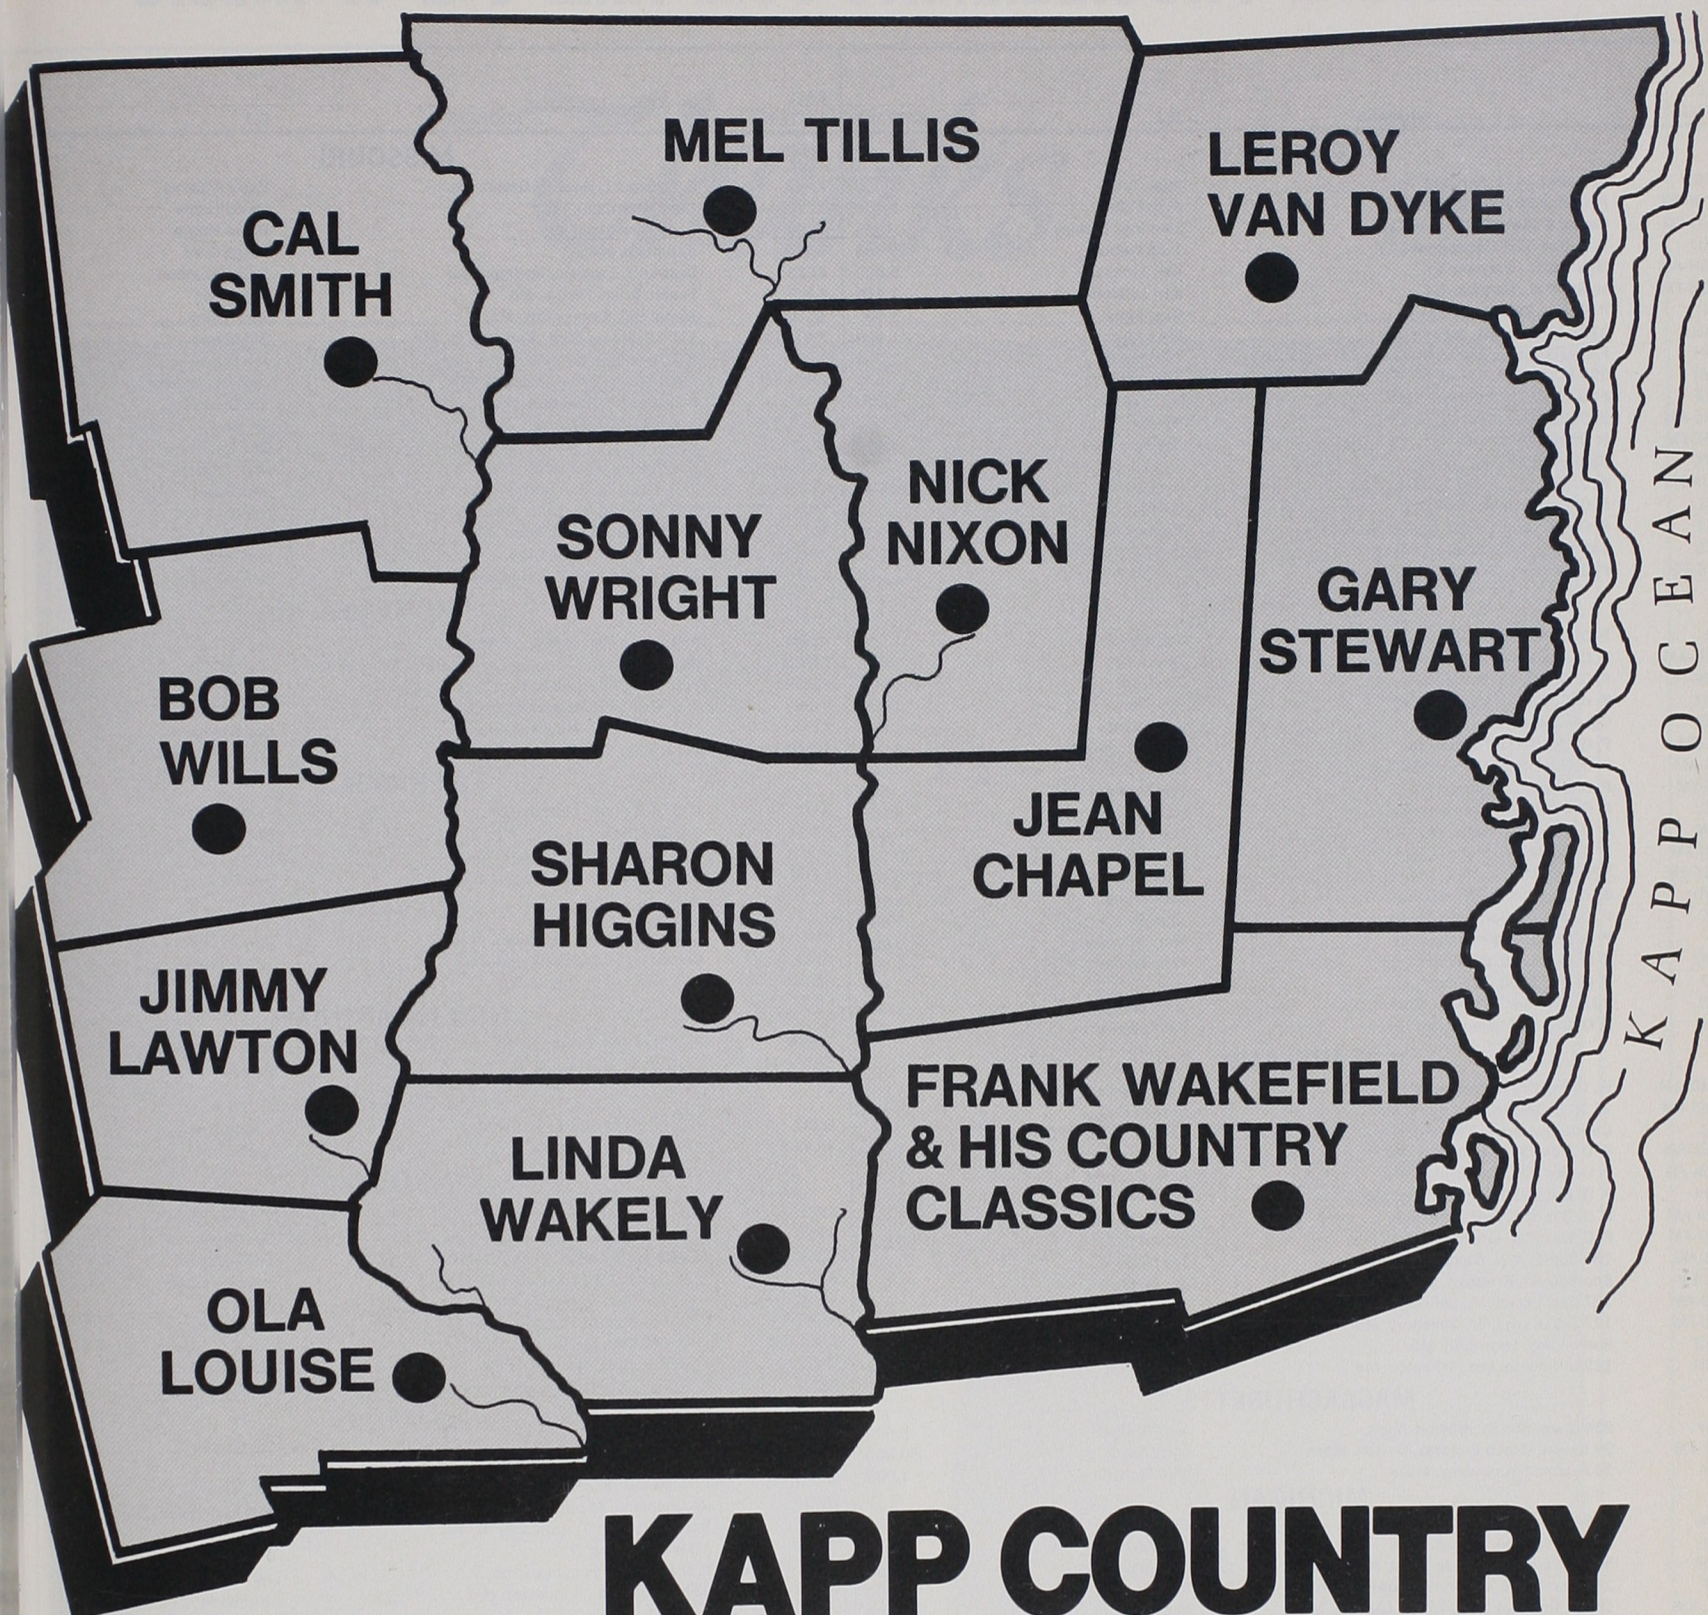

KAPP COUNTRY GROWS BIGGER & BIGGER