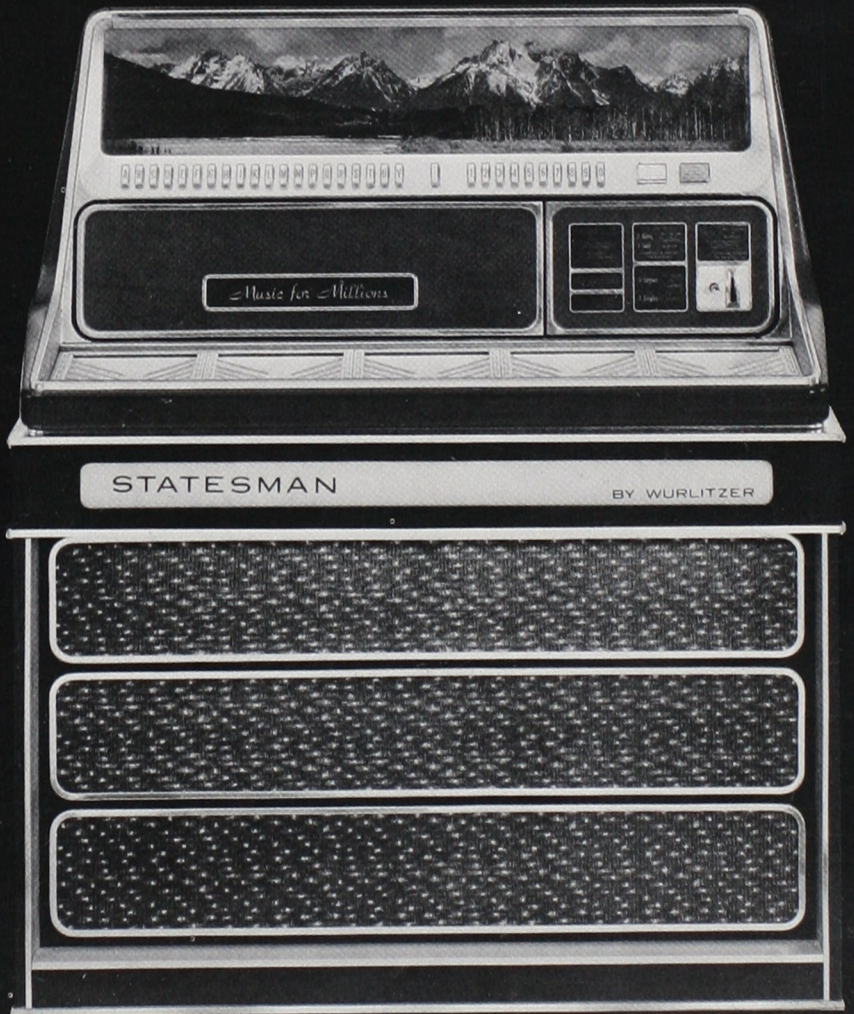

Competition Phonograph

You know what a competition car is?

A special breed specifically engineered to race! To win!

The Wurlitzer STATESMAN is a competition phonograph. From its mod-styled cabinet to its Wurlamatic mechanism it's engineered and built to win first place in top locations.

Look at it. Listen to it at your Wurlitzer Distributor's.

Then, gentlemen—start your engines!

MPH is money per hour in this business.

Wurlitzer STATESMAN will make it BIG!

Wurlitzer
STATESMAN
 200-160-100 SELECTIONS